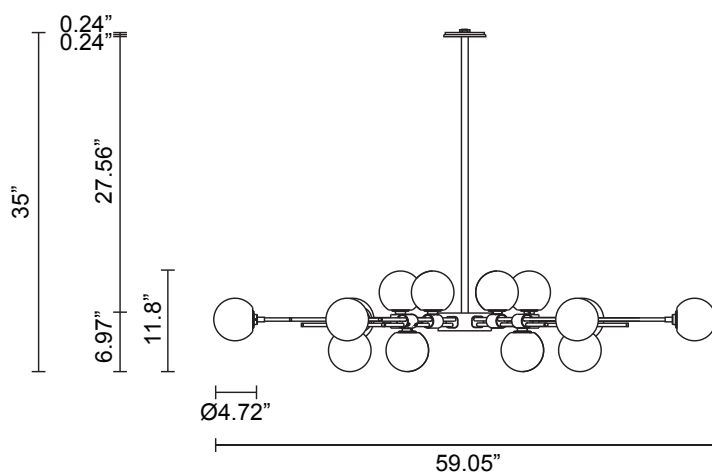

23V3

ABOUT TRILOGY

Trilogy manifests contemporary sophistication of yesteryear, drawing from art deco imaginings with staggered rods, jewel-like cuff detailing and mouth-blown orbs.

LEAD TIME

8 - 10 weeks

LIGHT SOURCE

18 x 12V G4 2W LED bipin
2700K warm white
4500 total lumen output
Dimmable
Lamps included

INSTALLATION

Supplied with external driver and mounting plate to fit 4.0 square Jbox

WEIGHT

48.5 lb

CERTIFICATION STANDARD

UL

WARRANTY

3 years

FITTING FINISHES

Brass
Mid Bronze
Satin Nickel
Black Electroplate

SHADE COLOURS

Snow
Scandi