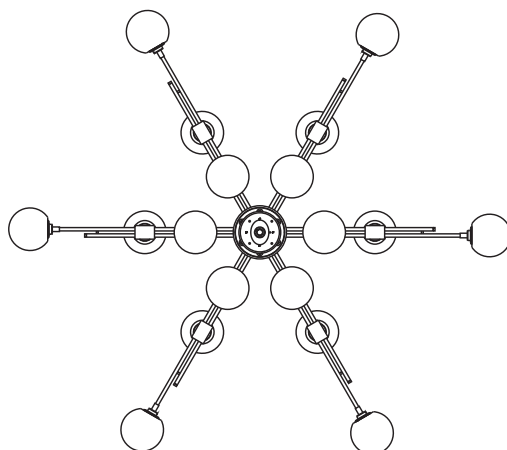

TRILOGY COLLECTION
STARBURST PENDANT

23V3

ABOUT TRILOGY

Trilogy manifests contemporary sophistication of yesteryear, drawing from art deco imaginings with staggered rods, jewel-like cuff detailing and mouth-blown orbs.

LEAD TIME

8 - 10 weeks

LIGHT SOURCE

18 x 12V G4 2W LED bipin
2700K warm white
4500 total lumen output
Dimmable
Lamps included

INSTALLATION

Supplied with external driver and mounting plate to fit 4.0 square Jbox