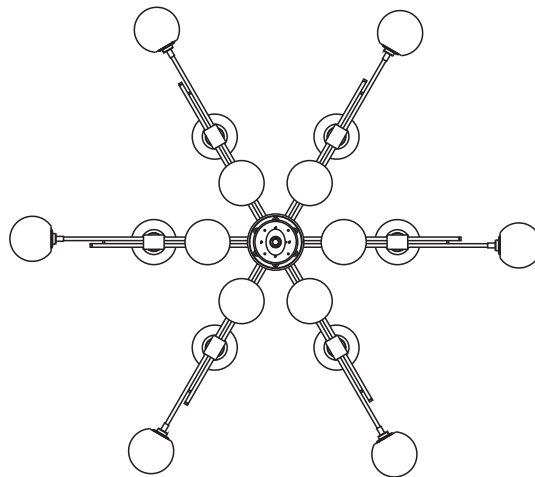

TRILOGY COLLECTION
STARBURST PENDANT

TRILOGY COLLECTION
STARBURST PENDANT

ARTICOLOSTUDIOS.COM

24V1

ABOUT TRILOGY

Trilogy manifests contemporary sophistication of yesteryear, drawing from art deco imaginings with staggered rods, jewel-like cuff detailing and mouth-blown orbs.

LEAD TIME

6 - 8 weeks

LIGHT SOURCE

18 x 12V G4 2.5W LED bipin
2700K warm white
4500 total lumens output
Dimmable
Lamps included

INSTALLATION

Supplied with external driver

WEIGHT

22kg

Snow
Scandi