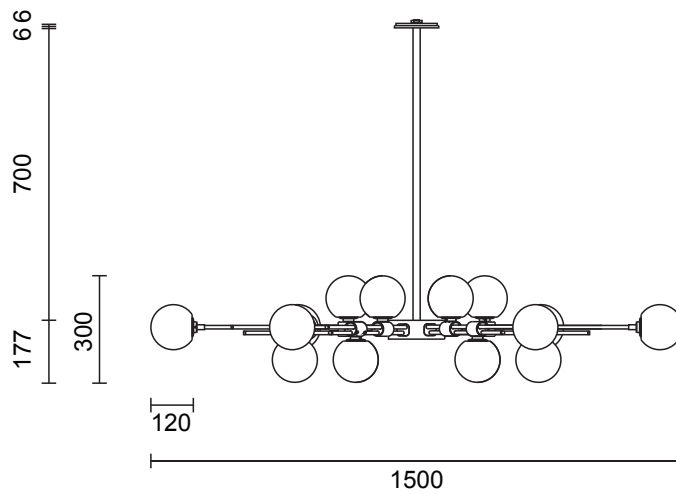

TRILOGY COLLECTION
STARBURST PENDANT

ARTICOLOSTUDIOS.COM

24V1

ABOUT TRILOGY

Trilogy manifests contemporary sophistication of yesteryear, drawing from art deco imaginings with staggered rods, jewel-like cuff detailing and mouth-blown orbs.

LEAD TIME

6 - 8 weeks

LIGHT SOURCE

18 x 12V G4 2.5W LED bipin
2700K warm white
4500 total lumens output
Dimmable
Lamps included

INSTALLATION

Supplied with external driver

WEIGHT

22kg

CERTIFICATION

CE /AU

WARRANTY

3 years

FITTING FINISHES

Brass
Bronze*
Satin Nickel
Black Electroplate

* As Bronze is a hand applied finish the depth of colour will vary

SHADE COLOURS

Snow
Scandi