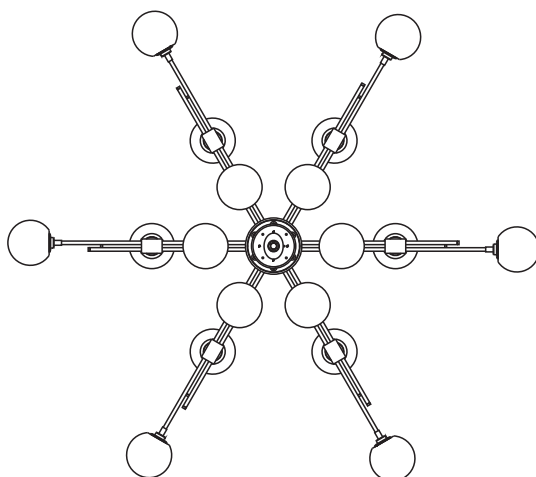

TRILOGY COLLECTION
STARBURST PENDANT

TRILOGY COLLECTION
STARBURST PENDANT

ARTICOLOSTUDIOS.COM

23V2

ABOUT TRILOGY

Trilogy manifests contemporary sophistication of yesteryear, drawing from art deco imaginings with staggered rods, jewel-like cuff detailing and mouth-blown orbs.

LEAD TIME

6 - 8 weeks

LIGHT SOURCE

18 x 12V G4 2W LED bipin
2700K warm white
200 lumens
Dimmable
Lamps included

INSTALLATION

Supplied with external driver

WEIGHT

22kg