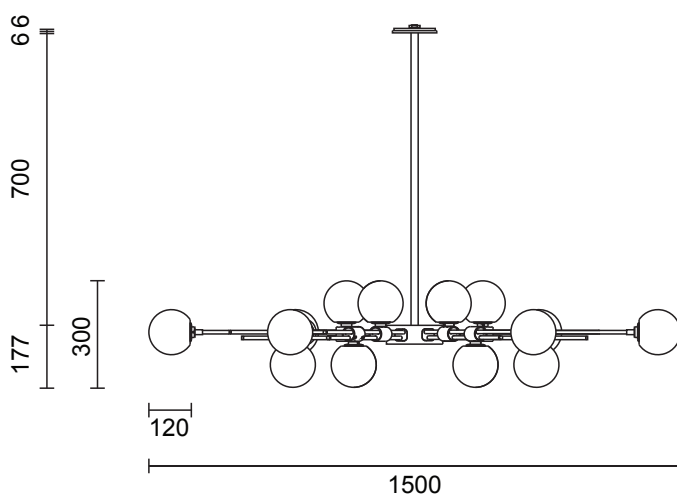

TRILOGY COLLECTION
STARBURST PENDANT

ARTICOLOSTUDIOS.COM

23V2

ABOUT TRILOGY

Trilogy manifests contemporary sophistication of yesteryear, drawing from art deco imaginings with staggered rods, jewel-like cuff detailing and mouth-blown orbs.

LEAD TIME

6 - 8 weeks

LIGHT SOURCE

18 x 12V G4 2W LED bipin
2700K warm white
200 lumens
Dimmable
Lamps included

INSTALLATION

Supplied with external driver

WEIGHT

22kg

CERTIFICATION

CE /AU

WARRANTY

3 years

FITTING FINISHES

Brass
Mid Bronze
Satin Nickel
Black Electroplate

SHADE COLOURS

Snow
Scandi