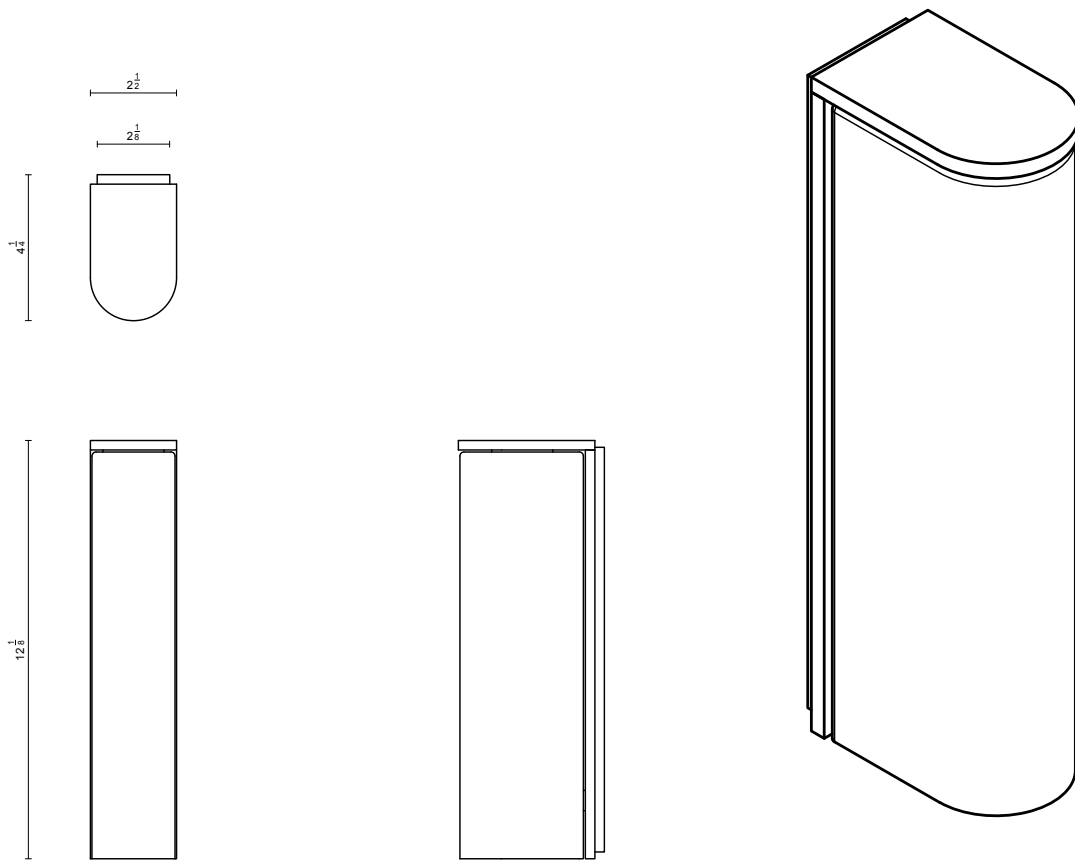

SLIM COLLECTION
WALL SCONCE

SLIM COLLECTION

ARTICOLOSTUDIOS.COM

WALL SCONCE

24V1

ABOUT SLIM

Slim reinterprets mid-century modernism in its architectural form and refined simplicity.

LEAD TIME

8 - 10 weeks

LIGHT SOURCE

6W LED Board 500mA CC
2700k warm white
400 lumens
Dimmable

INSTALLATION

Supplied with external driver and mounting plate to fit 4.0 square Jbox

WEIGHT

4 lb

CERTIFICATION STANDARD

UL

WARRANTY

3 years.

FITTING FINISHES

Brass
Mid Bronze
Satin Nickel
Black Electroplate

SHADE COLOURS

Snow
Grey
Clear
Natural Porcelain
Grey Porcelain
Black Porcelain