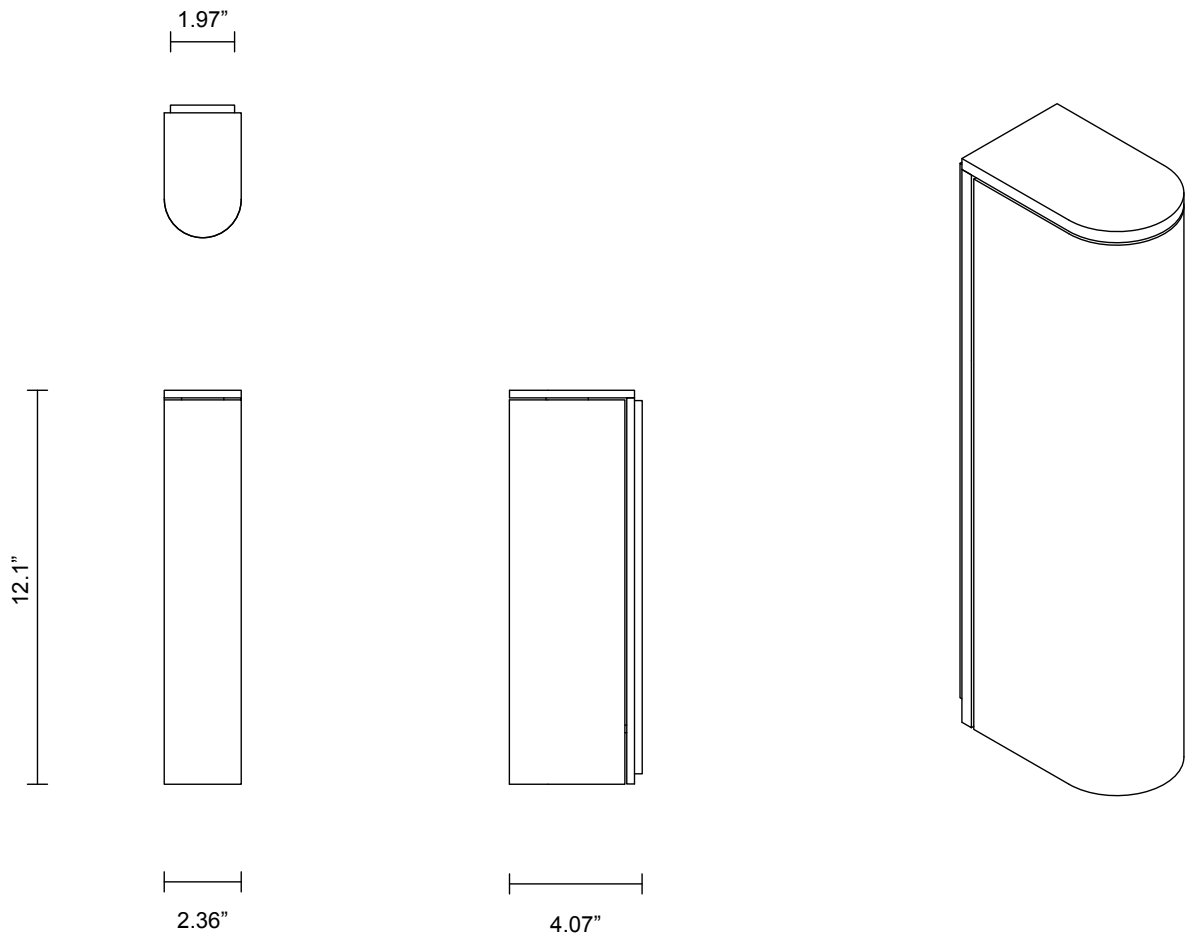

SLIM COLLECTION
WALL SCONCE

SLIM COLLECTION

ARTICOLOSTUDIOS.COM

WALL SCONCE

23V3

ABOUT SLIM

Slim reinterprets mid-century modernism in its architectural form and refined simplicity.

LEAD TIME

8 - 10 weeks

LIGHT SOURCE

6W LED Board 500mA CC
2700k warm white
400 lumens
Dimmable

INSTALLATION

Supplied with external driver and mounting plate to fit 4.0 square Jbox

WEIGHT

4 lb

CERTIFICATION STANDARD