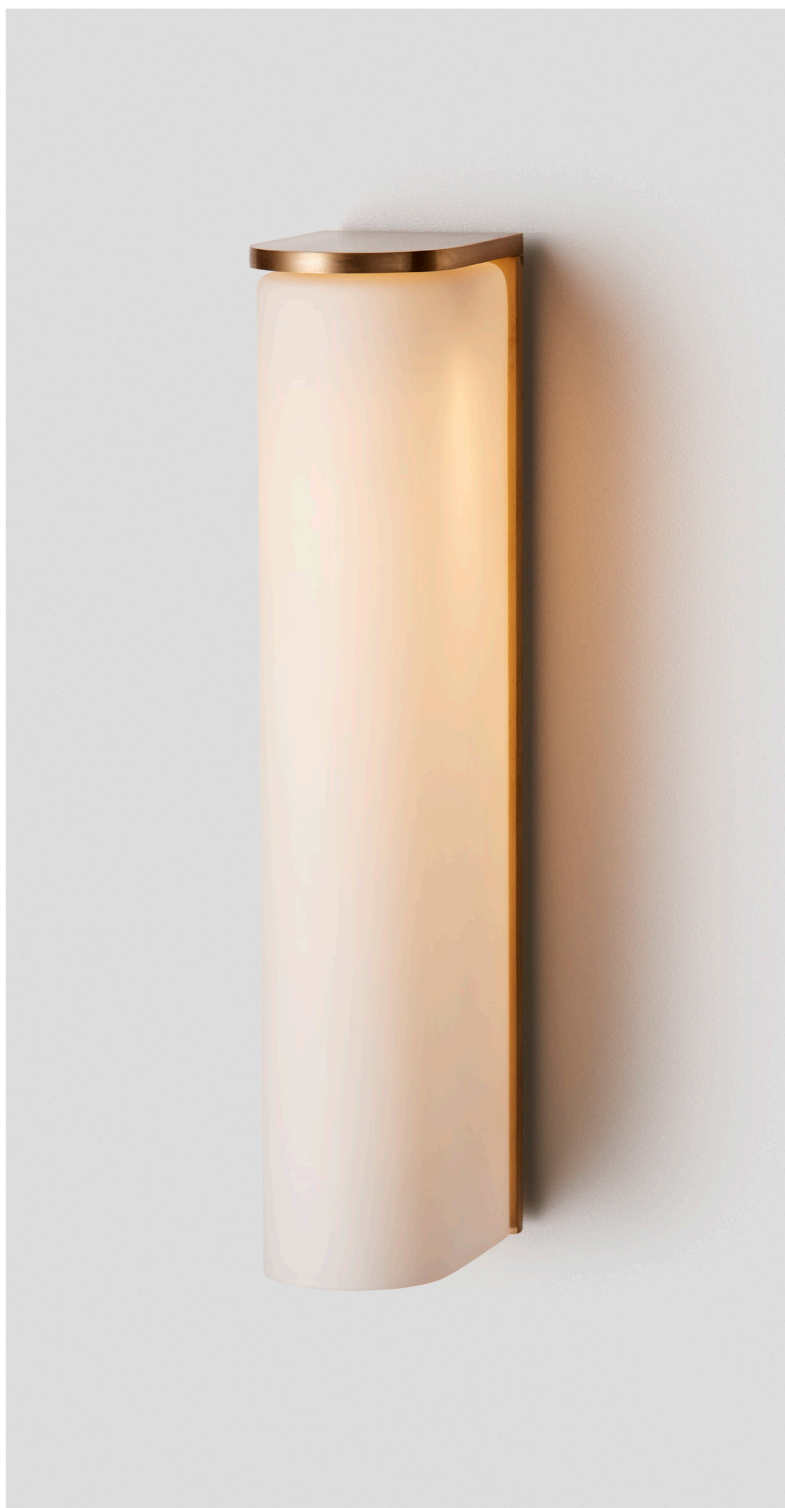

SLIM COLLECTION  
WALL SCONCE

## WALL SCONCE

23V1

### ABOUT SLIM

Slim reinterprets mid-century modernism in its architectural form and refined simplicity.