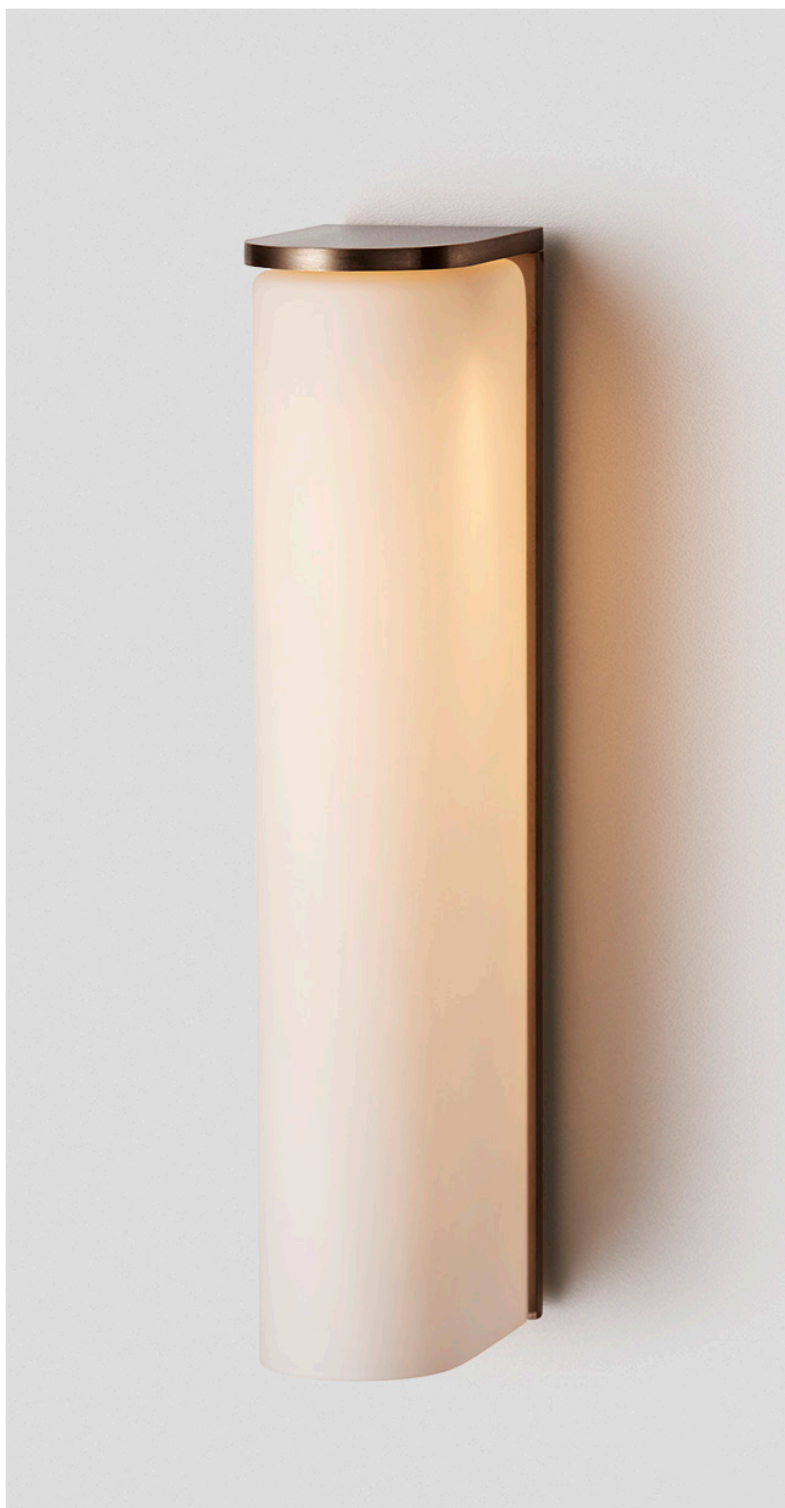

SLIM COLLECTION  
WALL SCONCE

## WALL SCONCE

24x12

### ABOUT SLIM

Slim reinterprets mid-century modernism in its architectural form and refined simplicity.

### SHADE COLOURS

Snow (not DarkSky compliant)  
Grey  
Clear  
Natural Porcelain  
Grey Porcelain  
Black Porcelain