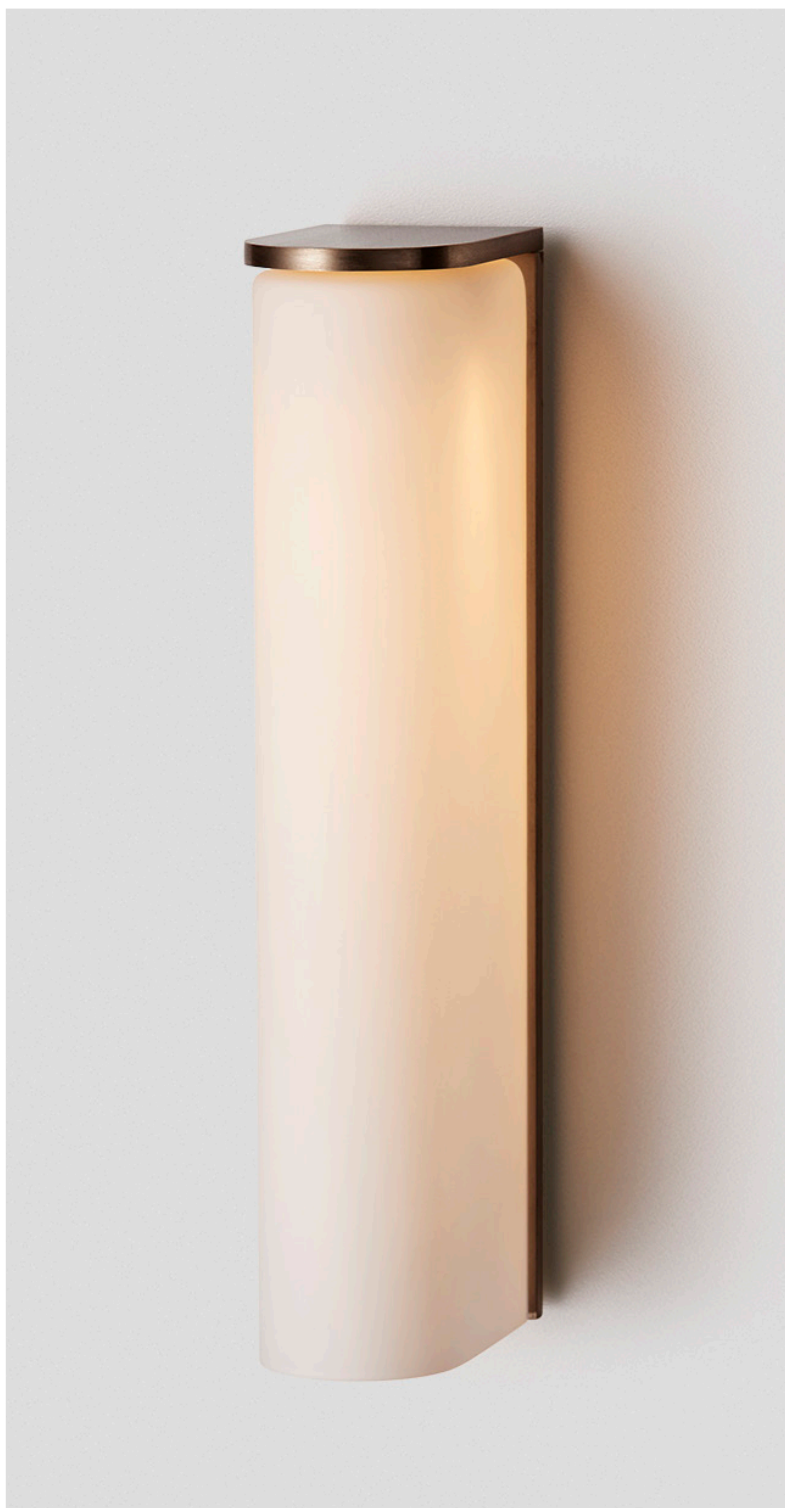

SLIM COLLECTION  
WALL SCONCE

## WALL SCONCE

24V1

### ABOUT SLIM

Slim reinterprets mid-century modernism in its architectural form and refined simplicity.