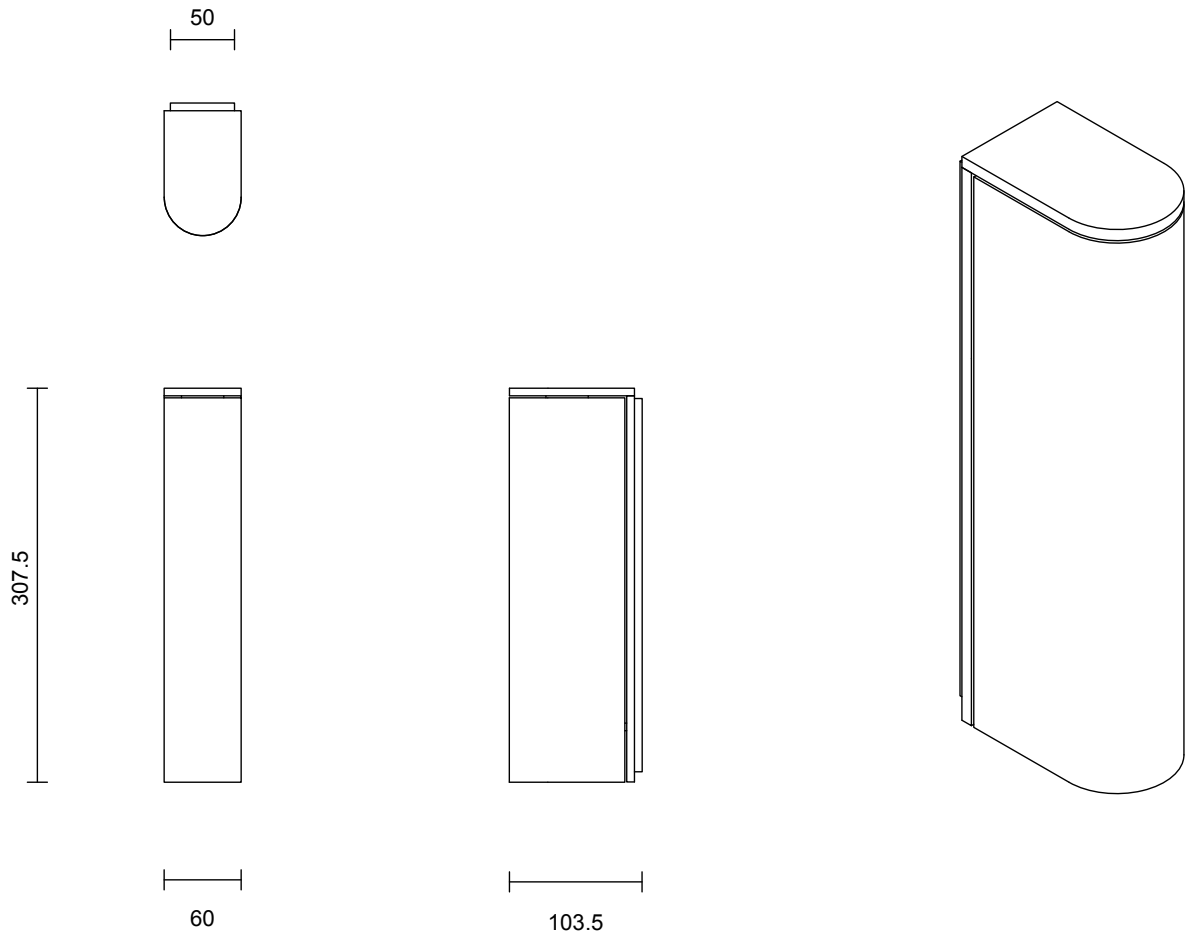

SLIM COLLECTION

ARTICOLOSTUDIOS.COM

WALL SCONCE

23V2

ABOUT SLIM

Slim reinterprets mid-century modernism in its architectural form and refined simplicity.

LEAD TIME

6 - 8 weeks

LIGHT SOURCE

6W LED Board 500mA CC
2700k warm white
400 lumens
Dimmable

INSTALLATION

Supplied with external driver

WEIGHT

3kg

CERTIFICATION

CE/AU

WARRANTY

3 years.

FITTING FINISHES

Brass
Mid Bronze
Satin Nickel
Black Electroplate

SHADE COLOURS

Snow
Grey
Clear
Natural Porcelain
Grey Porcelain
Black Porcelain