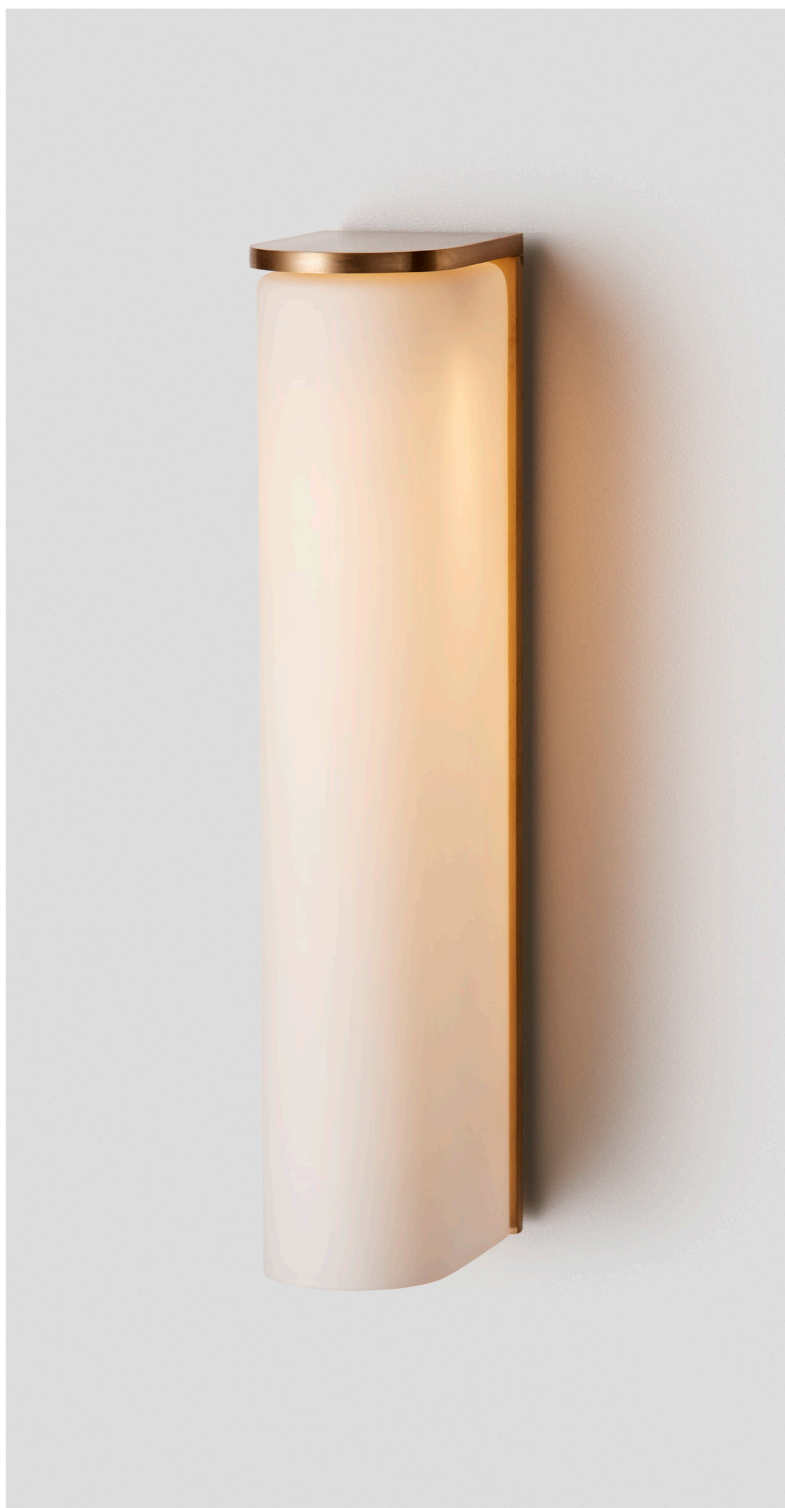

SLIM COLLECTION
WALL SCONCE

SLIM COLLECTION

ARTICOLOSTUDIOS.COM

WALL SCONCE

23V1

ABOUT SLIM

Slim reinterprets mid-century modernism in its architectural form and refined simplicity.

LEAD TIME

CE/AU

WARRANTY

3 years.

FITTING FINISHES

Brass
Mid Bronze
Satin Nickel
Black Electroplate

SHADE COLOURS

Snow
White Gloss
Grey
Clear
Natural Porcelain
Grey Porcelain
Black Porcelain