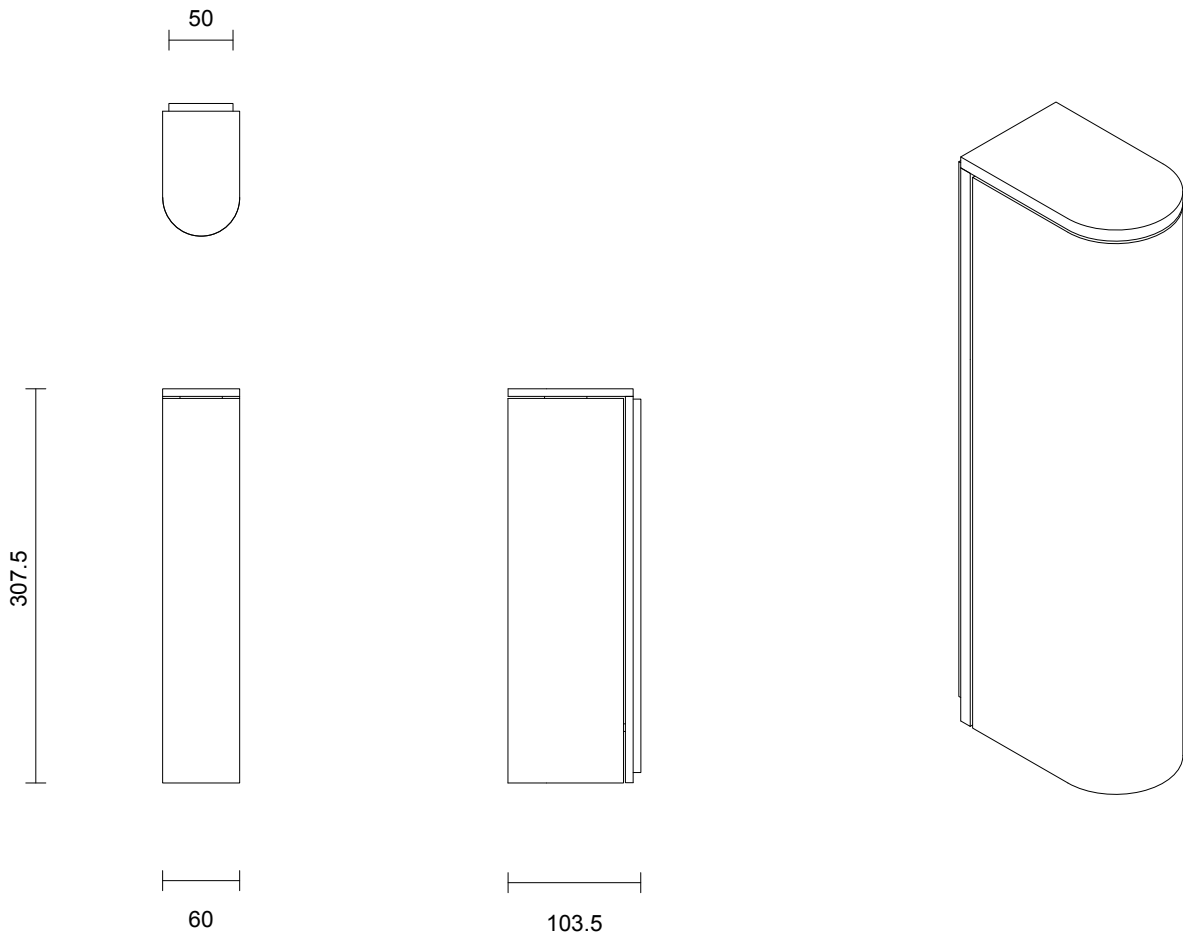

SLIM COLLECTION
WALL SCONCE

SLIM COLLECTION

ARTICOLOSTUDIOS.COM

WALL SCONCE

23V1

ABOUT SLIM

Slim reinterprets mid-century modernism in its architectural form and refined simplicity.

LEAD TIME

6 - 8 weeks

LIGHT SOURCE

6W LED Board 500mA CC
2700k warm white
400 lumens
Dimmable

INSTALLATION

Supplied with external driver

WEIGHT

3kg

CERTIFICATION