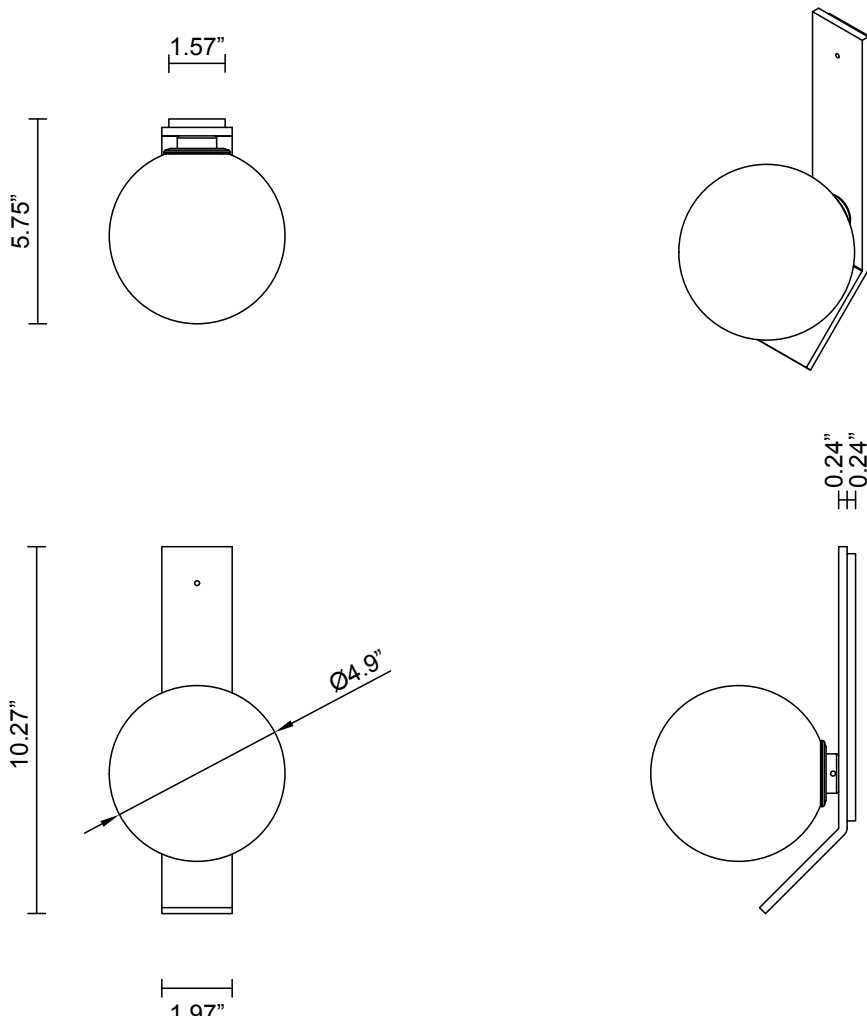

SCANDI COLLECTION

ARTICOLOSTUDIOS.COM

KICK WALL SCONCE

24V1

ABOUT SCANDI

Scandi evokes a Nordic sensibility through a quiet, refined simplicity.

LEAD TIME

8 - 10 weeks

LIGHT SOURCE

12V G4 2.5W LED bipin
2700k warm white
250 lumens
Dimmable
Lamp included

INSTALLATION

Supplied with external driver and mounting plate to fit 4.0 square Jbox

WEIGHT

4 lb

CERTIFICATION STANDARD

UL

WARRANTY

3 years

FITTING DESIGN

Flat
Kick
Round

FITTING FINISH

Brass
Bronze*
Satin Nickel
Black Electroplate
White Powder Coat
Black Powder Coat

*As Bronze is a hand applied finish, the depth of colour will vary

SHADE COLOURS

Smoke