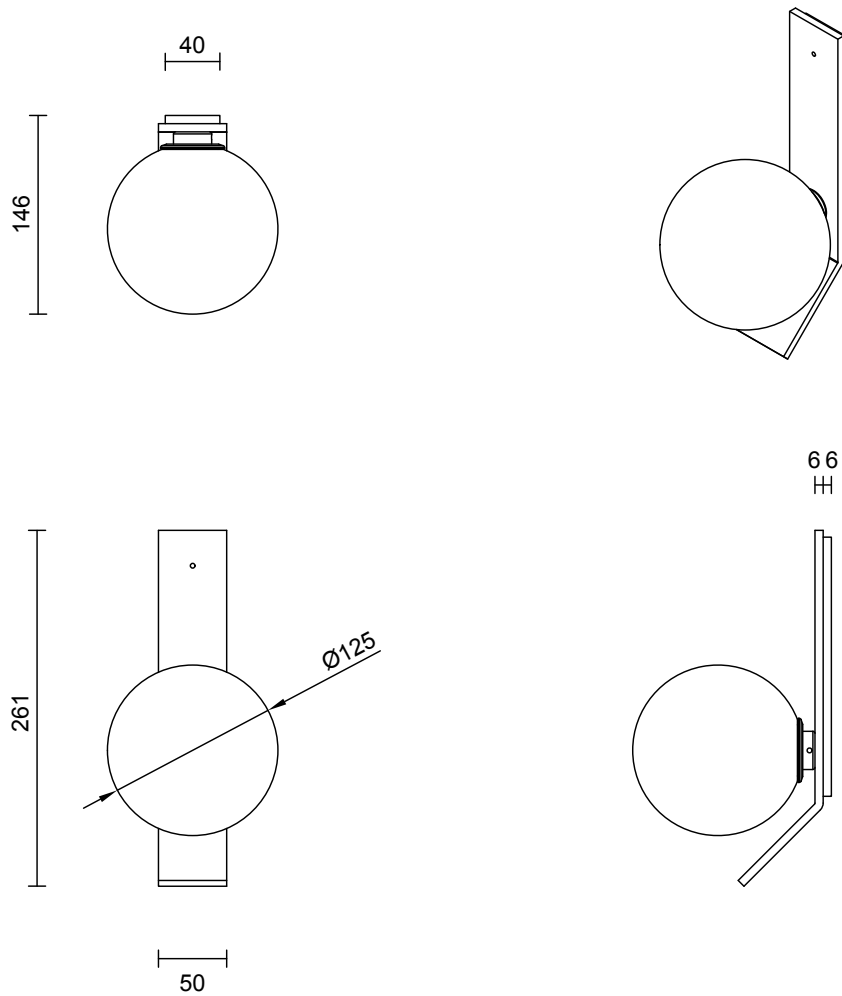

SCANDI COLLECTION

ARTICOLOSTUDIOS.COM

KICK WALL SCONCE

2441

ABOUT SCANDI

Scandi evokes a Nordic sensibility through a quiet, refined simplicity.

LEAD TIME

6 - 8 weeks

LIGHT SOURCE

12V G4 2.5W LED bi-pin
2700k warm white
250 lumens
Dimmable
Lamp included

INSTALLATION

Supplied with external driver

WEIGHT

2kg

CERTIFICATION

CE/AU

WARRANTY

3 years

FITTING DESIGN

Flat
Kick
Round

FITTING FINISH

Brass
Bronze*
Satin Nickel
Black Electroplate
White Powder Coat
Black Powder Coat

* As Bronze is a hand applied finish the depth of colour will vary

SHADE COLOURS

Smoke