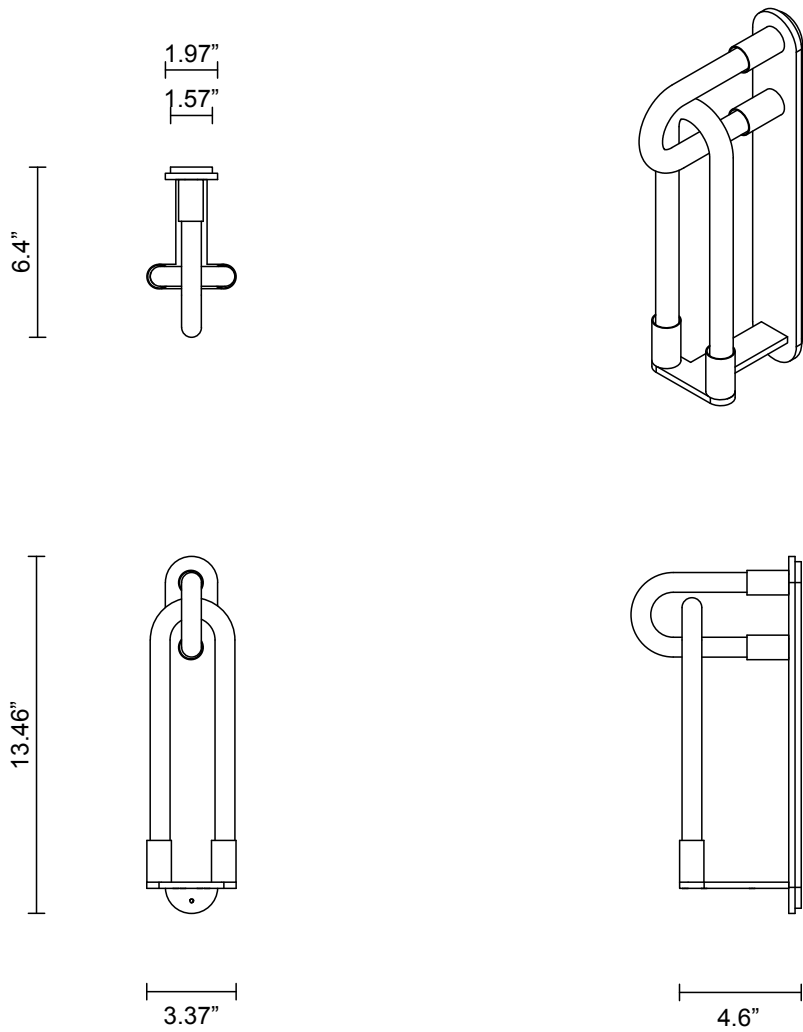

LOOPI COLLECTION
SINGLE WALL SCONCE

LOOPI COLLECTION
SINGLE WALL SCONCE

ARTICOLOSTUDIOS.COM

24V2

ABOUT LOOPI

Loopi is a romantic interpretation of linking fingers and the youthful sincerity of a 'pinky promise'.

LEAD TIME

8 - 10 weeks

LIGHT SOURCE

4 x 2.1W LED Board 350mA CC
2700K warm white
800 total lumen output
Dimmable

INSTALLATION

Supplied with external driver and mounting plate to fit 4.0 square Jbox

CUSTOMISATION

Can be customised to be ADA compliant

WEIGHT

4.5 lb

CERTIFICATION STANDARD

UL

WARRANTY

3 years

FITTING FINISHES