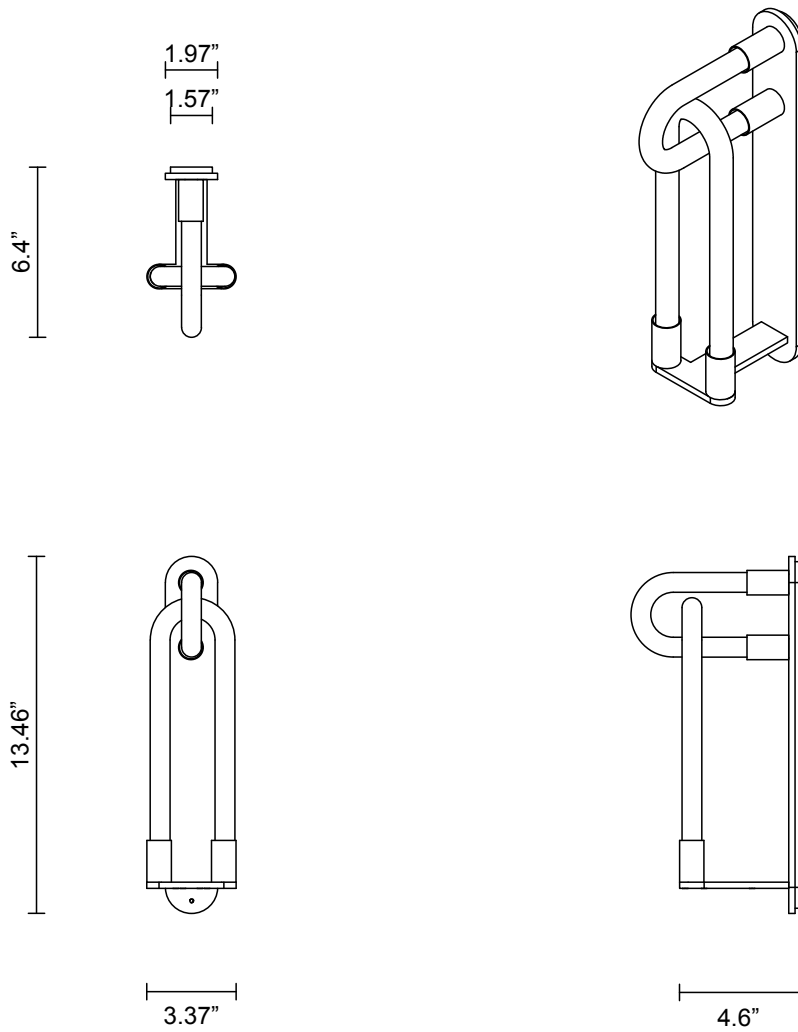

LOOPI COLLECTION
SINGLE WALL SCONCE

LOOPI COLLECTION
SINGLE WALL SCONCE

ARTICOLOSTUDIOS.COM

23V2

ABOUT LOOPI

Loopi is a romantic interpretation of linking fingers and the youthful sincerity of a 'pinky promise'.

LEAD TIME

8 - 10 weeks

LIGHT SOURCE

4 x 2.1W LED Board 350mA CC
2700K warm white
800 total lumen output
Dimmable

INSTALLATION

Supplied with external driver and mounting plate to fit 4.0 square Jbox

WEIGHT

4.5 lb