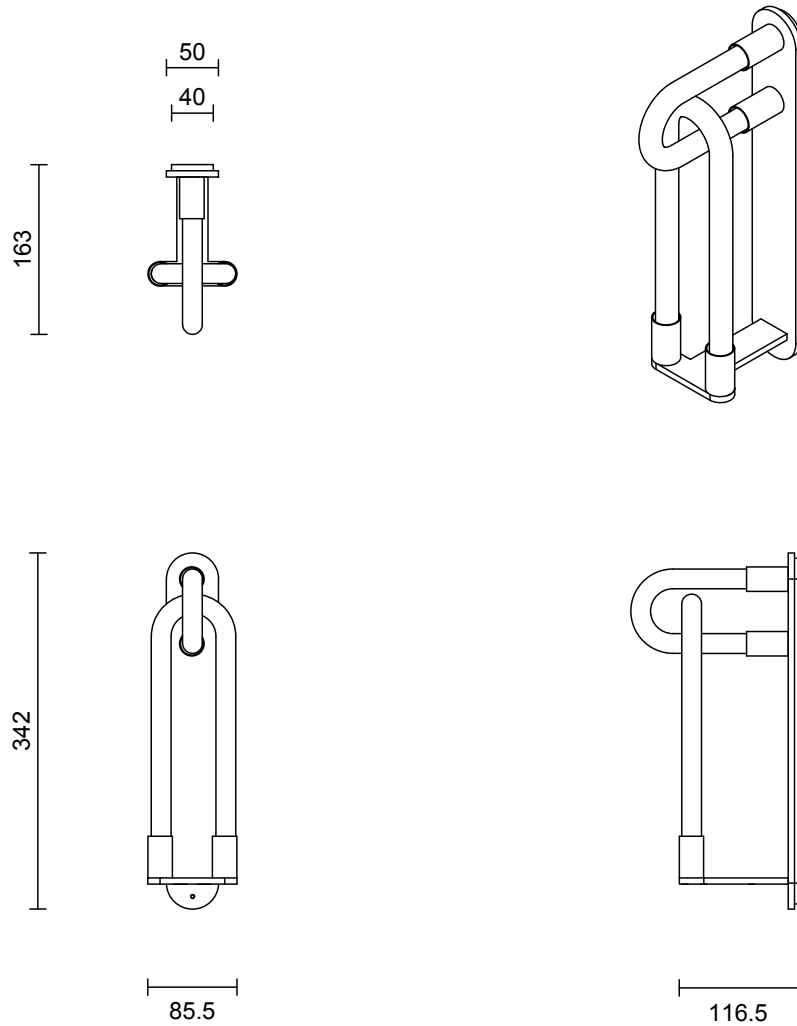

LOOPI COLLECTION
SINGLE WALL SCONCE

LOOPI COLLECTION
SINGLE WALL SCONCE

ARTICOLOSTUDIOS.COM

24411

ABOUT LOOPI

Loopi is a romantic interpretation of linking fingers and the youthful sincerity of a 'pinky promise'.

LEAD TIME

6 - 8 weeks

LIGHT SOURCE

4 x 2.1W LED Board 350mA CC
2700K warm white
800 total lumen output
Dimmable

INSTALLATION

Supplied with external driver

WEIGHT

2kg