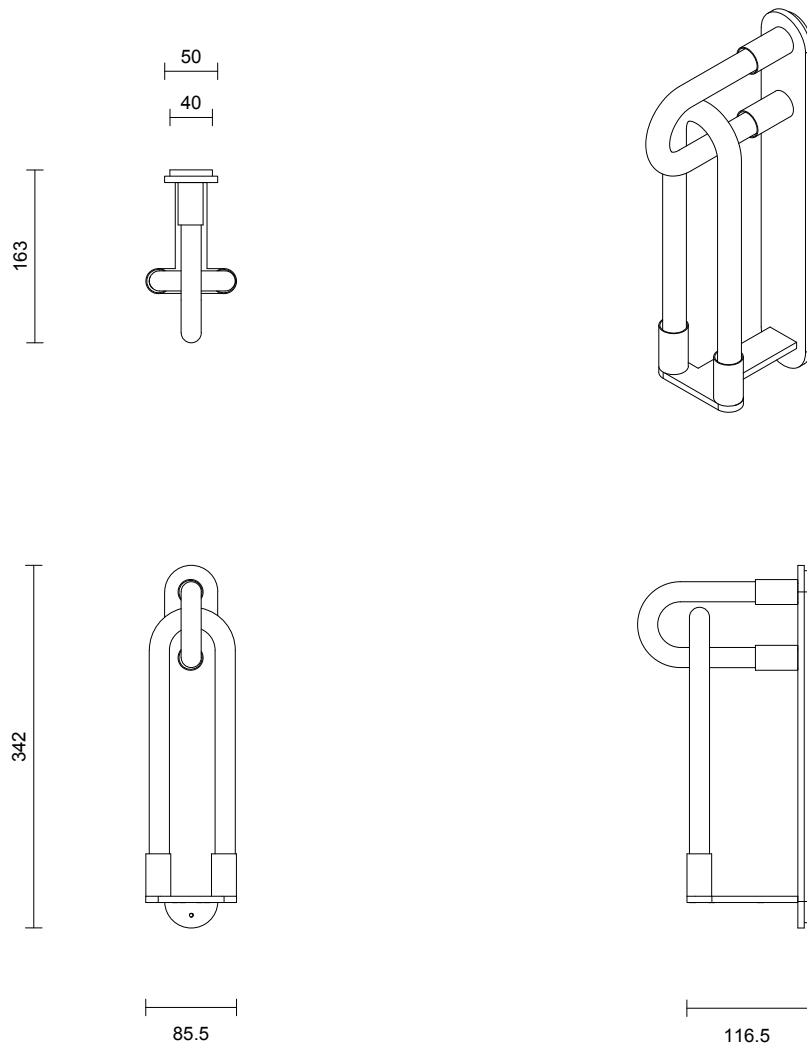

LOOPI COLLECTION  
SINGLE WALL SCONCE

LOOPI COLLECTION  
SINGLE WALL SCONCE

ARTICOLOSTUDIOS.COM

23V1

**ABOUT LOOPI**

Loopi is a romantic interpretation of linking fingers and the youthful sincerity of a 'pinky promise'.

**LEAD TIME**

6 - 8 weeks

**LIGHT SOURCE**

4 x 2.1W LED Board 350mA CC  
2700K warm white  
800 total lumen output  
Dimmable

**INSTALLATION**

Supplied with external driver

**WEIGHT**

2kg