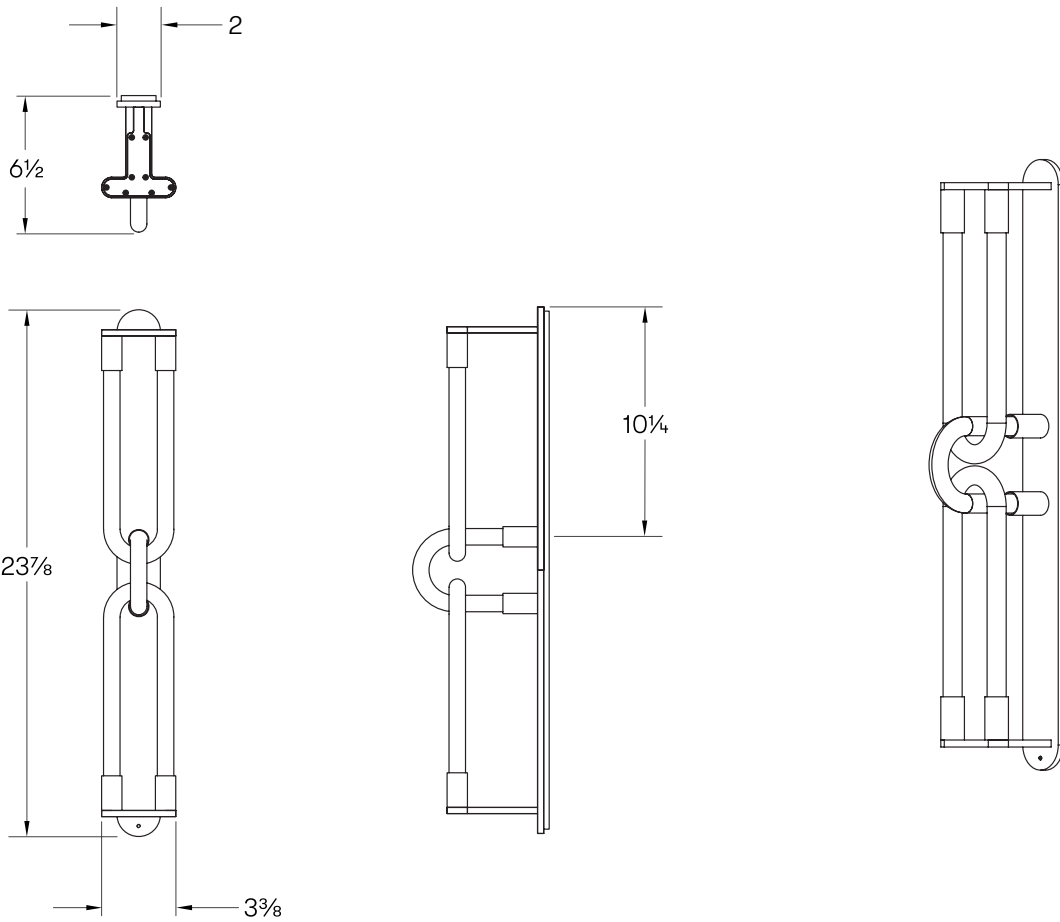

LOOPI COLLECTION
DOUBLE WALL SCONCE

LOOPI COLLECTION
DOUBLE WALL SCONCE

ARTICOLOSTUDIOS.COM

25V2

ABOUT LOOPI

Loopi is a romantic interpretation of linking fingers and the youthful sincerity of a 'pinky promise'.

LEAD TIME

8 - 10 weeks

LIGHT SOURCE

6 x 2.1W LED Board 350mA 6Vf CC
2700K warm white
1200 total lumen output
Dimmable

INSTALLATION

Supplied with external driver and mounting plate to fit 4.0 square Jbox

CUSTOMISATION

Can be customised to be ADA compliant

WEIGHT

9 lb

CERTIFICATION STANDARD

UL

WARRANTY

3 years

FITTING FINISHES