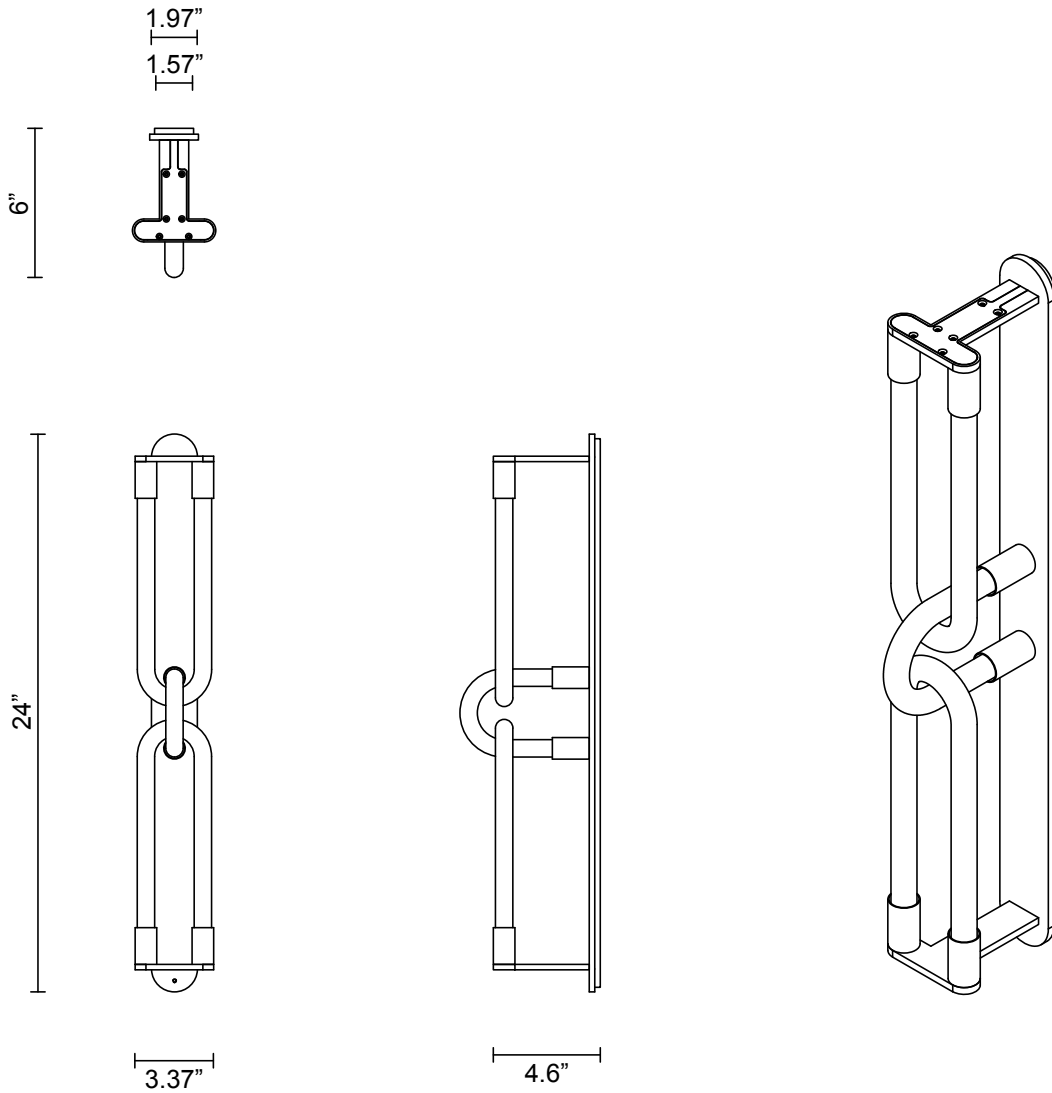

LOOPI COLLECTION
DOUBLE WALL SCONCE

LOOPI COLLECTION
DOUBLE WALL SCONCE

ARTICOLOSTUDIOS.COM

24x2

ABOUT LOOPI

LooPI is a romantic interpretation of linking fingers and the youthful sincerity of a 'pinky promise'.

LEAD TIME

8 - 10 weeks

LIGHT SOURCE

6 x 2.1W LED Board 350mA CC
2700K warm white
1200 total lumen output
Dimmable

INSTALLATION

Supplied with external driver and mounting plate to fit 4.0 square Jbox

CUSTOMISATION

Can be customised to be ADA compliant

WEIGHT

9 lb

CERTIFICATION STANDARD

UL

WARRANTY

3 years

FITTING FINISHES

Brass
Bronze*
Satin Nickel
Black Electroplate

*As Bronze is a hand applied finish, the depth of colour will vary

SHADE COLOURS

Snow