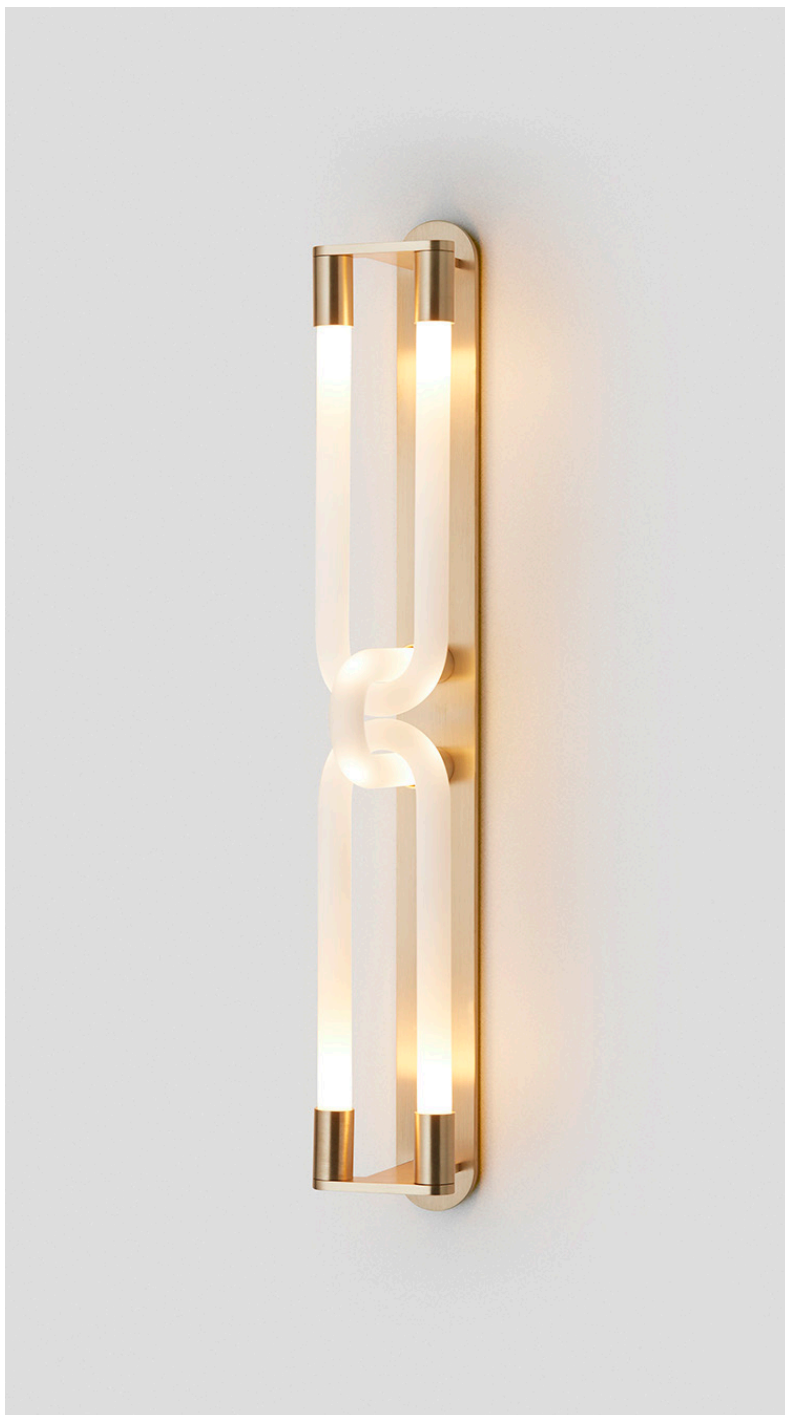

LOOPI COLLECTION
DOUBLE WALL SCONCE

LOOPI COLLECTION
DOUBLE WALL SCONCE

ARTICOLOSTUDIOS.COM

24x2

ABOUT LOOPI

LooPI is a romantic interpretation of linking fingers and the youthful sincerity of a 'pinky promise'.

LEAD TIME

8 - 10 weeks

LIGHT SOURCE

6 x 2.1W LED Board 350mA CC
2700K warm white
1200 total lumen output
Dimmable

INSTALLATION

Supplied with external driver and mounting plate to fit 4.0 square Jbox

CUSTOMISATION

Brass
Bronze*
Satin Nickel
Black Electroplate

*As Bronze is a hand applied finish, the depth of colour will vary

SHADE COLOURS

Snow