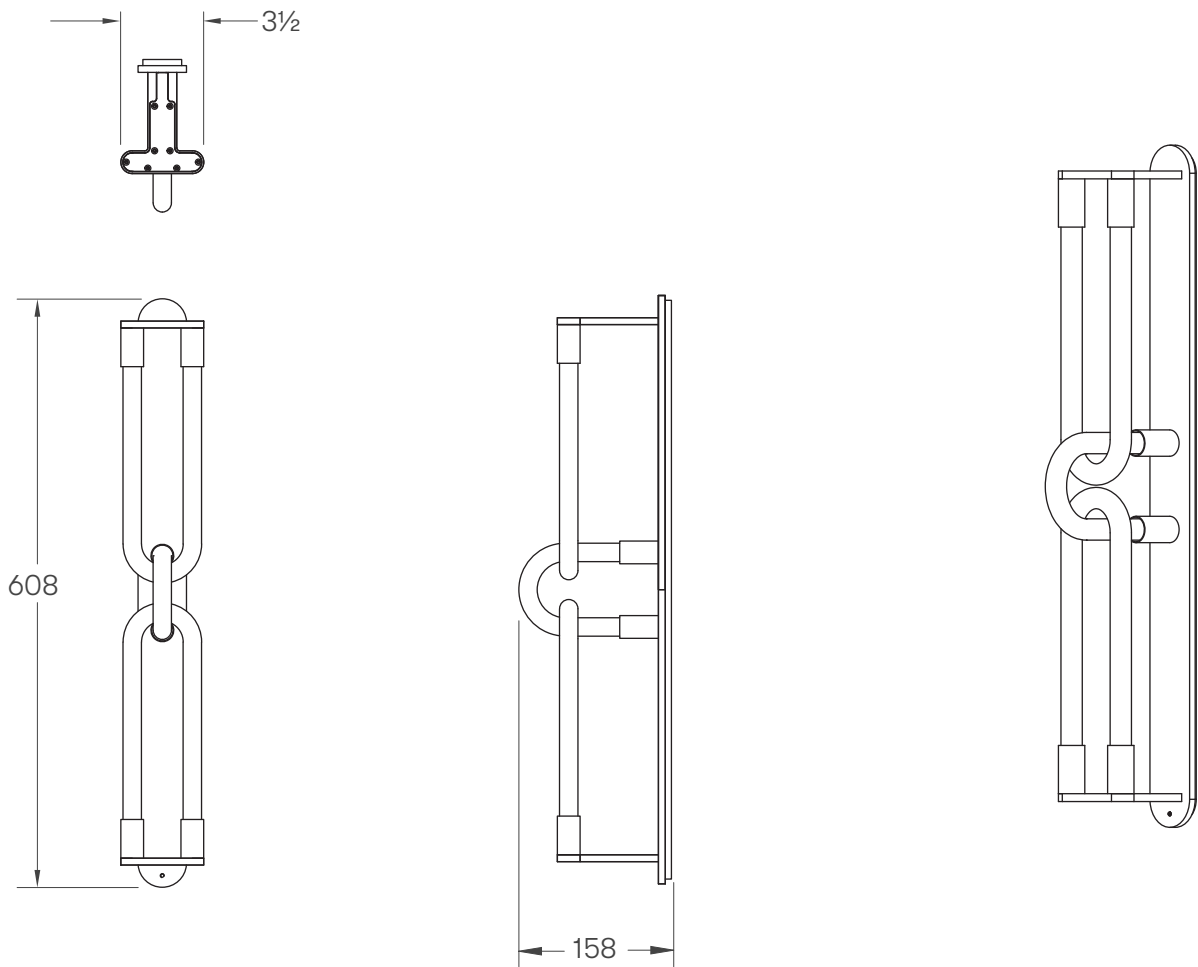

LOOPI COLLECTION
DOUBLE WALL SCONCE

LOOPI COLLECTION

DOUBLE WALL SCONCE

ARTICOLOSTUDIOS.COM

20V2

ABOUT LOOPI

Loopi is a romantic interpretation of linking fingers and the youthful sincerity of a 'pinky promise'.

LEAD TIME

6 - 8 weeks

LIGHT SOURCE

6 x 2.1W LED Board
800 lumens (total)
2700K warm white
90+ CRI
Dimmable

WEIGHT

4 kg

INSTALLATION

Supplied with an external driver