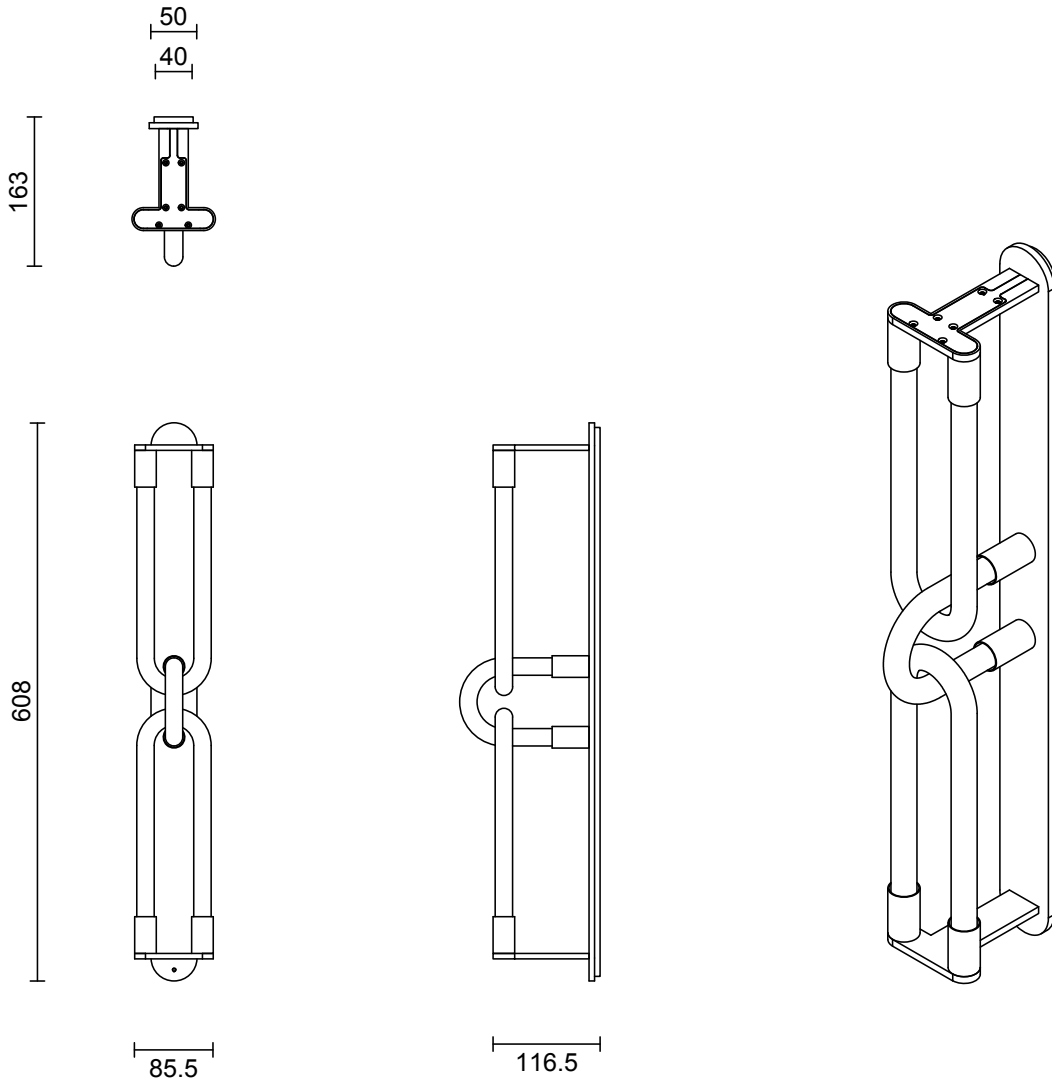

LOOPI COLLECTION
DOUBLE WALL SCONCE

LOOPI COLLECTION
DOUBLE WALL SCONCE

ARTICOLOSTUDIOS.COM

24411

ABOUT LOOPI

Loopi is a romantic interpretation of linking fingers and the youthful sincerity of a 'pinky promise'.

LEAD TIME

6 - 8 weeks

LIGHT SOURCE

6 x 2.1W LED Board 350mA CC
2700K warm white
1200 total lumen output
Dimmable

INSTALLATION

Supplied with external driver

WEIGHT

4kg

Snow