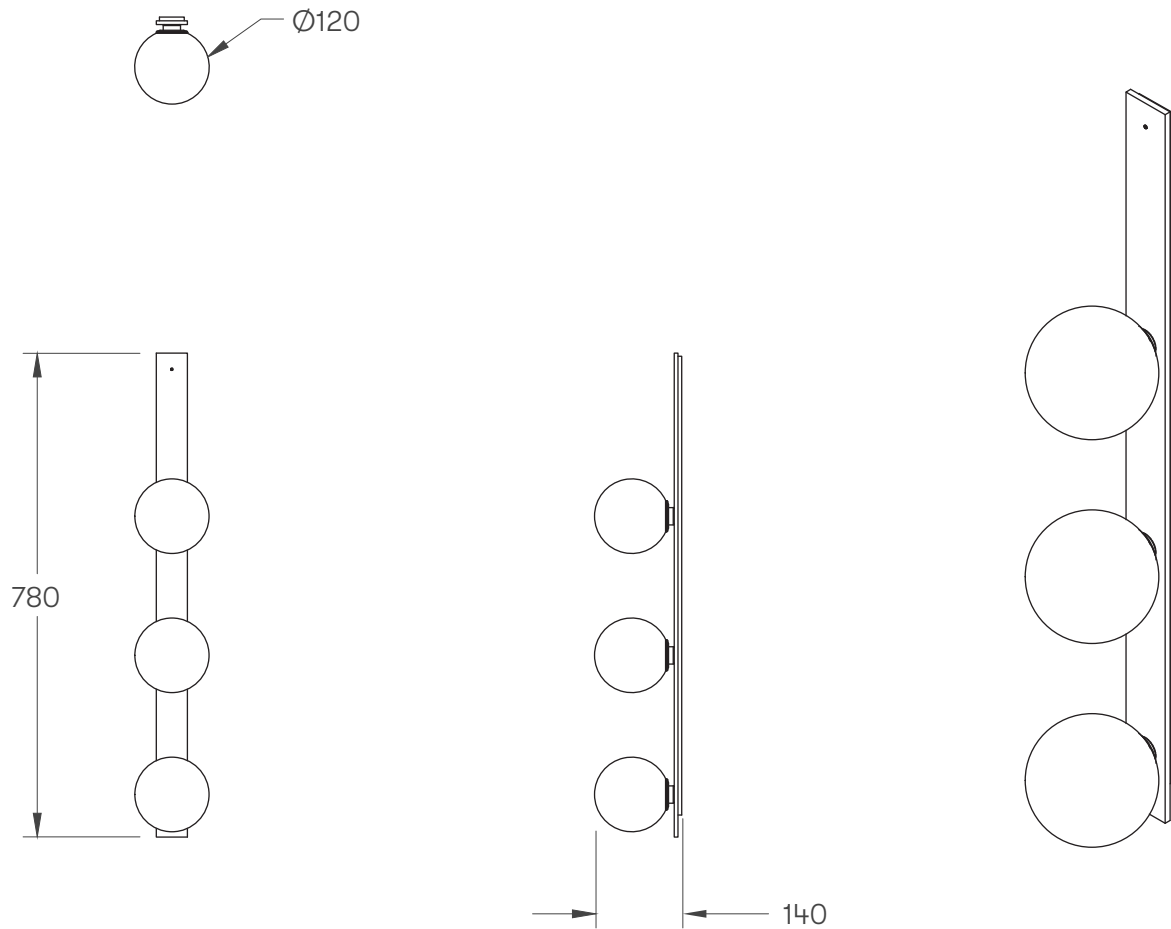

FIZI COLLECTION
FLAT TRIPLE WALL SCONCE

FIZI COLLECTION
FLAT TRIPLE WALL SCONCE

ARTICOLOSTUDIOS.COM

20V2

ABOUT FIZI

Fizi's mesmerizing explosion of bubbles are suspended in champagne-like effervescence.

LEAD TIME

6 - 8 weeks

LIGHT SOURCE

3 x 2.5W LED G4 Bipin
 750 lumens (total)
 2700K warm white
 90+ CRI
 Dimmable lamp included

WEIGHT

8.5 kg

INSTALLATION

Supplied with an external driver

CERTIFICATION