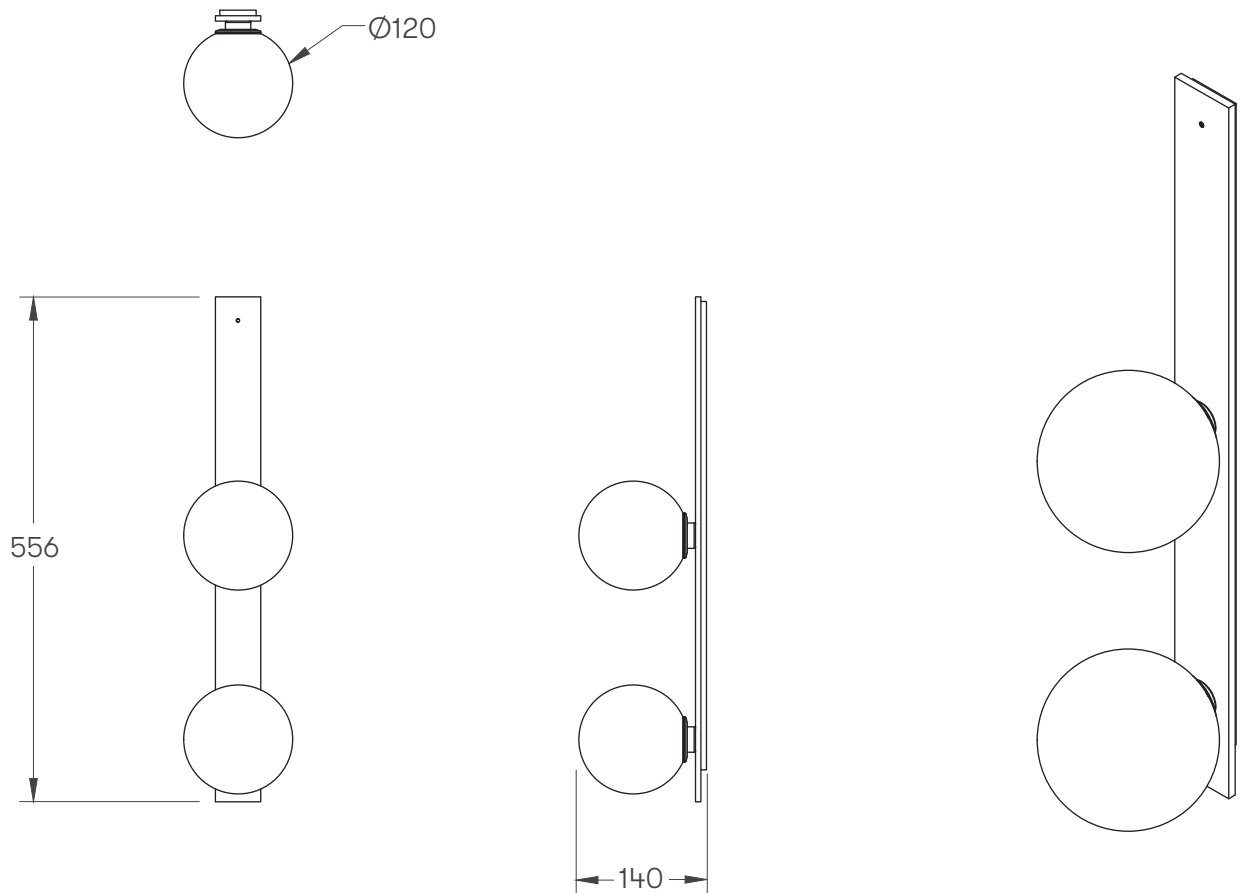

FIZI COLLECTION
FLAT DOUBLE WALL SCONCE

FIZI COLLECTION

ARTICOLOSTUDIOS.COM

FLAT DOUBLE WALL SCONCE

20V2

ABOUT FIZI

Fizi's mesmerizing explosion of bubbles are suspended in champagne-like effervescence.

LEAD TIME

6 - 8 weeks

LIGHT SOURCE

2 x 2.5W LED G4 Bipin
500 lumens (total)
2700K warm white
90+ CRI
Dimmable lamp included

WEIGHT

5.5 kg

INSTALLATION

Supplied with an external driver

CERTIFICATION