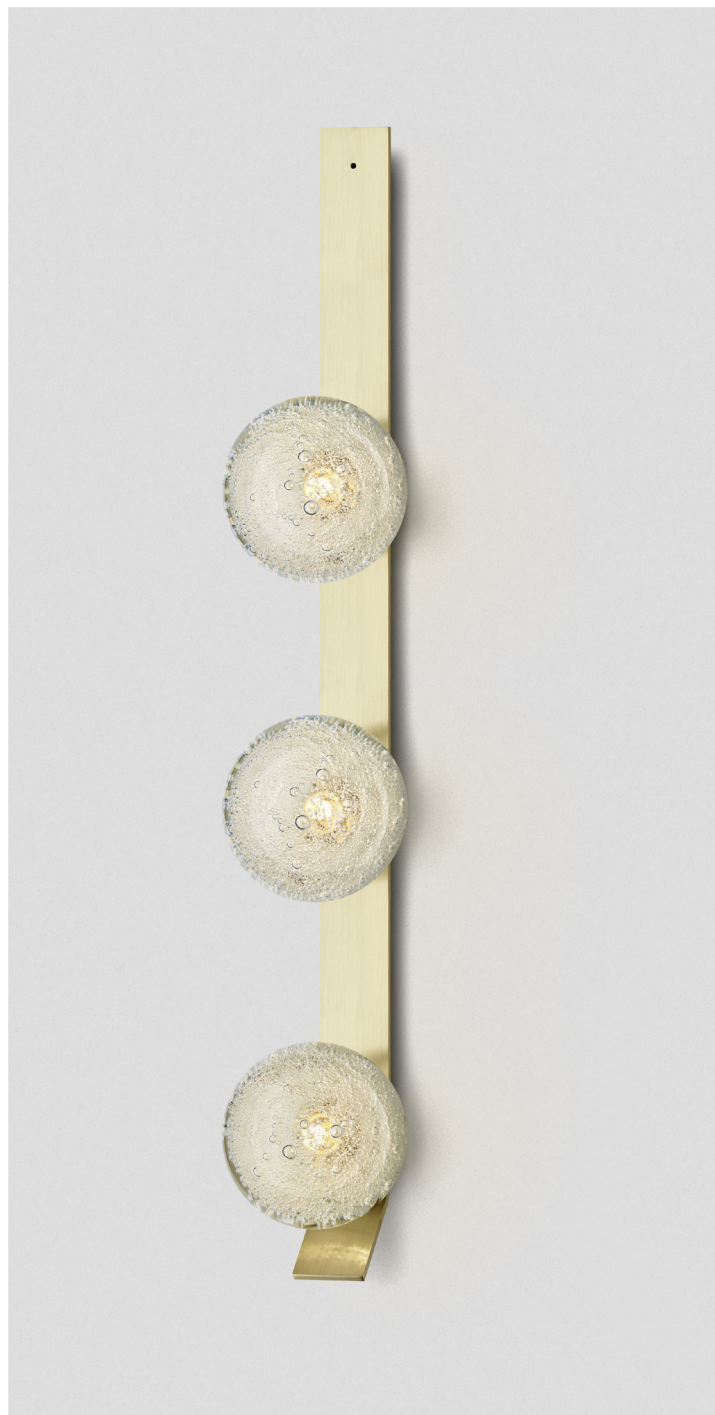

FIZI COLLECTION  
KICK TRIPLE BALL WALL SCONCE

## KICK TRIPLE BALL WALL SCONCE

23V3

### ABOUT FIZI

Fizi's mesmerizing explosion of bubbles are suspended in champagne-like effervescence.

### LIGHT SOURCE

2 x 12V G4 2.5W LED bipin  
2700k warm white  
750 total lumen output  
Dimmable  
Lamps included