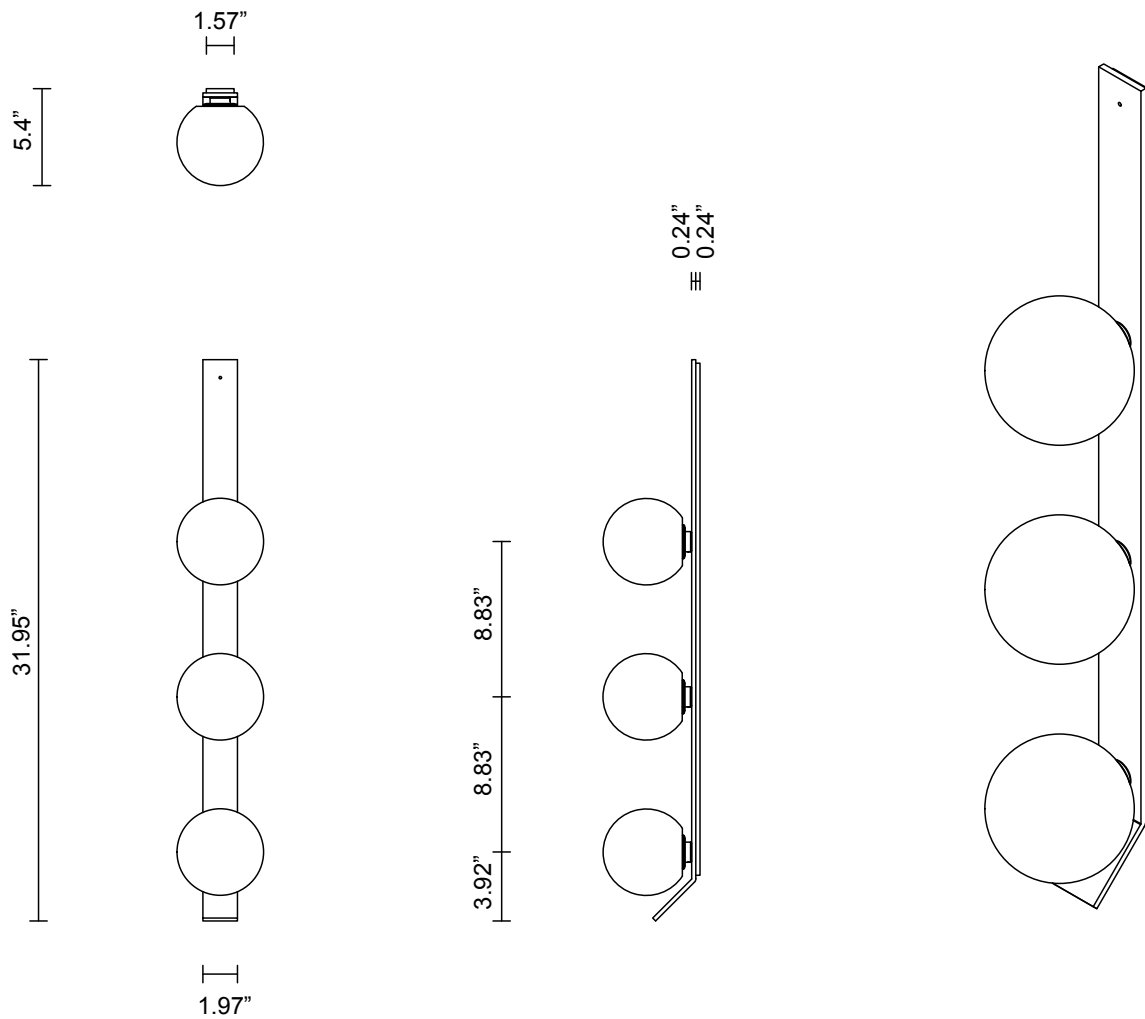

FIZI COLLECTION

ARTICOLOSTUDIOS.COM

KICK TRIPLE BALL WALL SCONCE

23V3

ABOUT FIZI

Fizi's mesmerizing explosion of bubbles are suspended in champagne-like effervescence.

LEAD TIME

8 - 10 weeks

LIGHT SOURCE

2 x 12V G4 2.5W LED bipin
2700k warm white
750 total lumen output
Dimmable
Lamps included

INSTALLATION

Supplied with external driver and mounting plate to fit 4.0 square Jbox

WEIGHT

18 lb

CERTIFICATION STANDARD

UL

WARRANTY

3 years

FITTING DESIGN

Kick
Flat

FITTING FINISH

Brass
Mid Bronze
Satin Nickel
Black Electroplate
White Powder Coat
Black Powder Coat