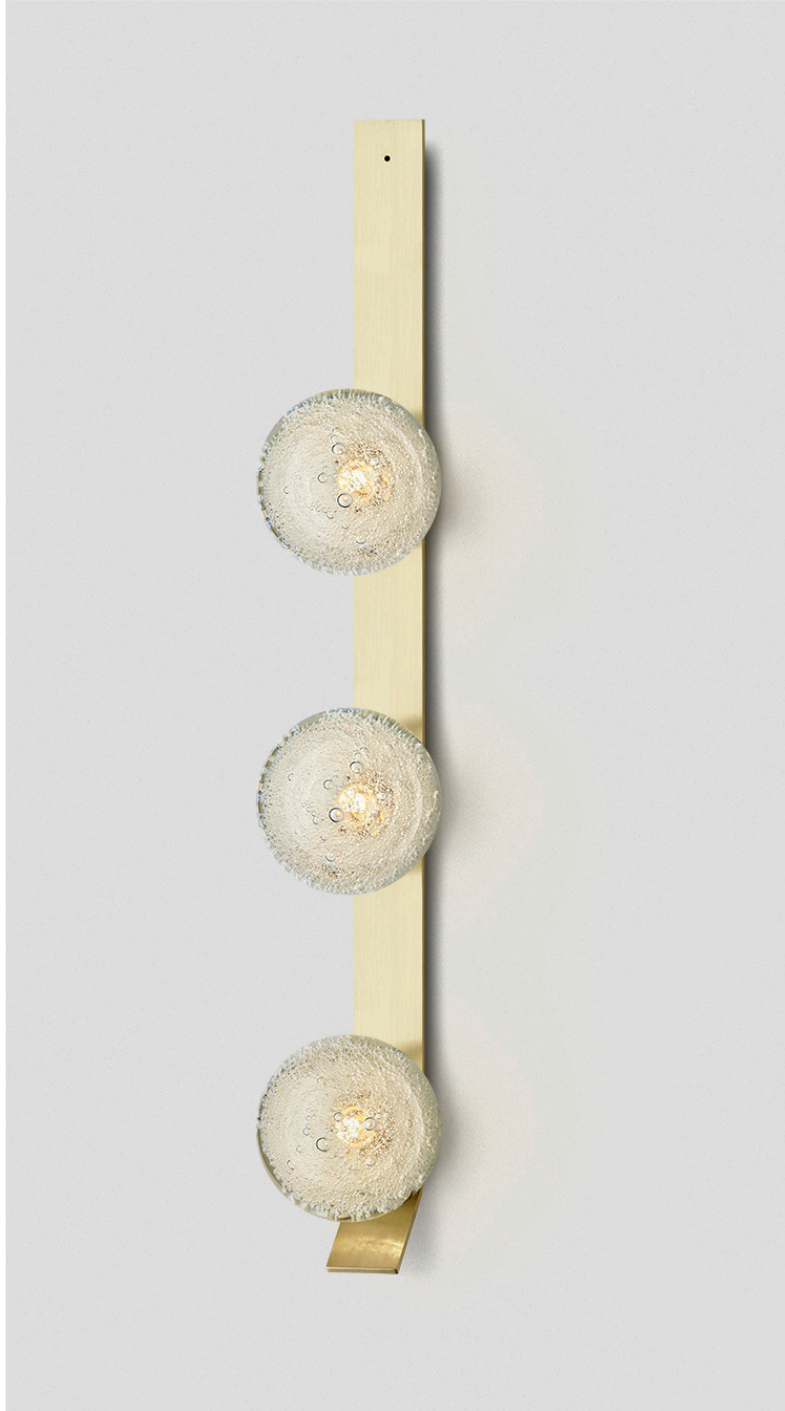

FIZI COLLECTION
KICK TRIPLE BALL WALL SCONCE

FIZI COLLECTION

ARTICOLOSTUDIOS.COM

KICK TRIPLE BALL WALL SCONCE

24/2

ABOUT FIZI

Fizi's mesmerizing explosion of bubbles are suspended in champagne-like effervescence.

LEAD TIME

6 - 8 weeks

LIGHT SOURCE

3 x 12V G4 2.5W LED Bi-PIN
2700k warm white
250 lumens
Dimmable
Lamps included

INSTALLATION

Supplied with external driver

WEIGHT

8.5kg

CERTIFICATION

CE/AU

WARRANTY

3 years

FITTING DESIGN

Kick
Flat

FITTING FINISH

Brass
Bronze*
Satin Nickel
Black Electroplate
White Powder Coat
Black Powder Coat

* As Bronze is a hand applied finish the depth of colour will vary