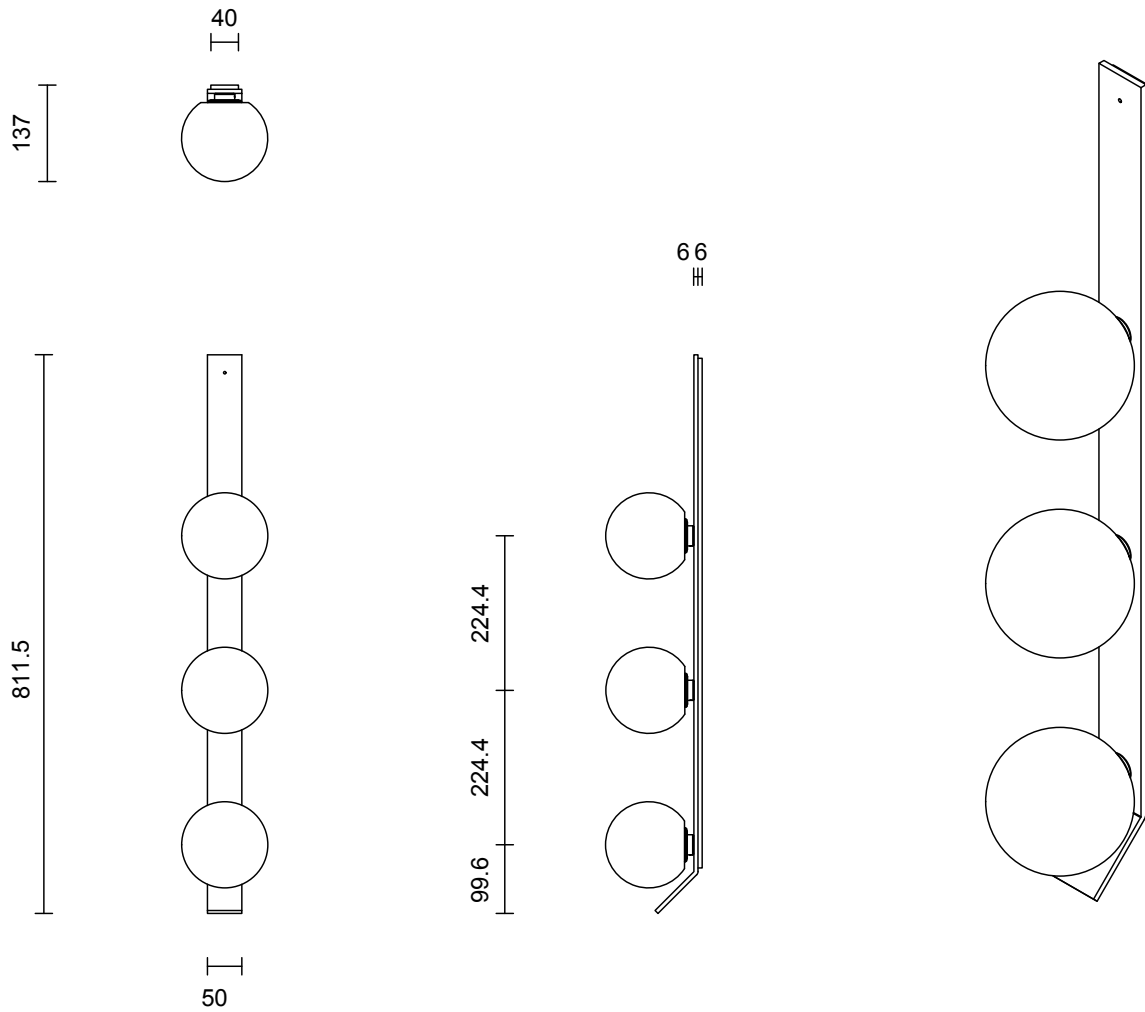

FIZI COLLECTION

ARTICOLOSTUDIOS.COM

KICK TRIPLE BALL WALL SCONCE

23V2

ABOUT FIZI

Fizi's mesmerizing explosion of bubbles are suspended in champagne-like effervescence.

LEAD TIME

6 - 8 weeks

LIGHT SOURCE

3 x 12V G4 2W LED bipin
2700k warm white
600 total lumen output
Dimmable
Lamps included

INSTALLATION

Supplied with external driver

WEIGHT

8.5kg

CERTIFICATION

CE/AU

WARRANTY

3 years

FITTING DESIGN

Kick
Flat

FITTING FINISH

Brass
Mid Bronze
Satin Nickel
Black Electroplate
White Powder Coat
Black Powder Coat