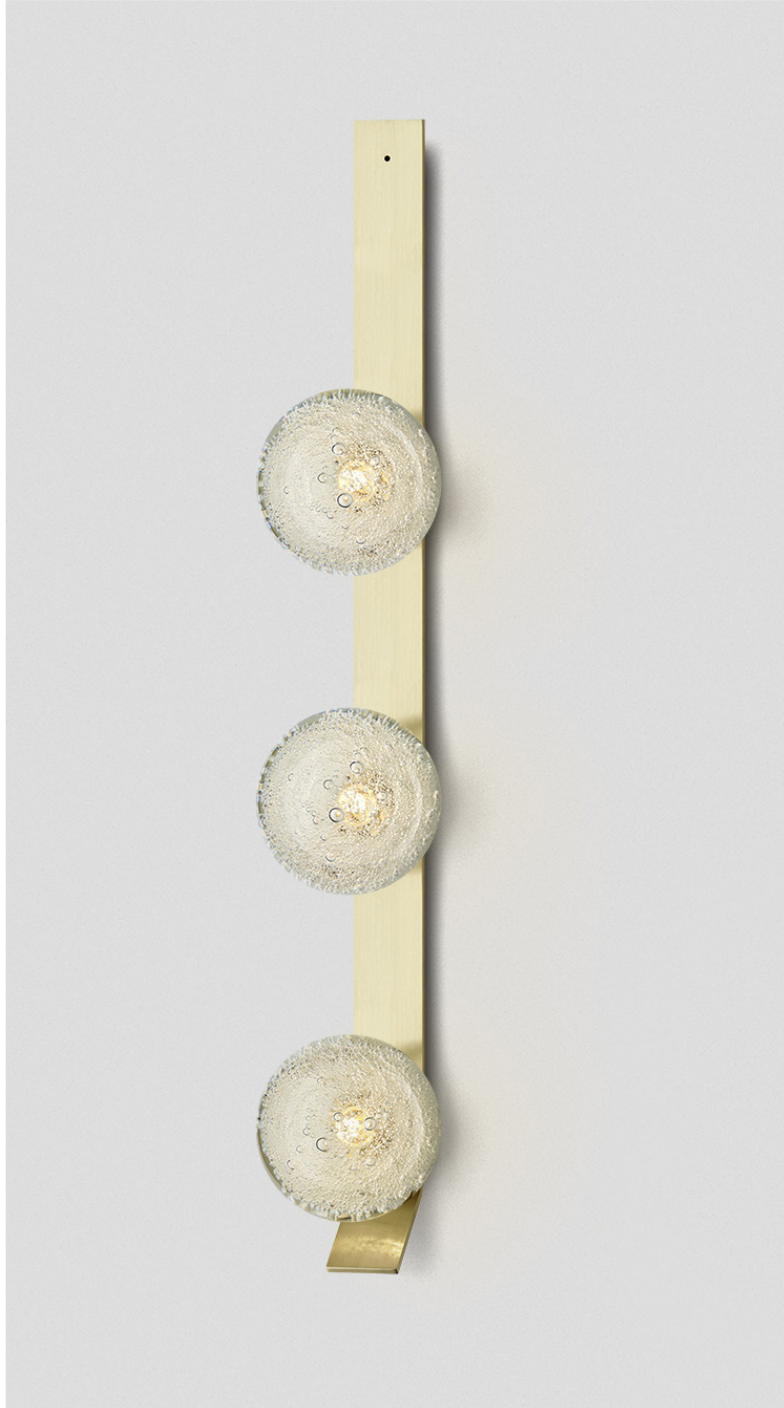

FIZI COLLECTION

KICK TRIPLE BALL WALL SCONCE

FIZI COLLECTION

ARTICOLOSTUDIOS.COM

KICK TRIPLE BALL WALL SCONCE

23V2

ABOUT FIZI

Fizi's mesmerizing explosion of bubbles are suspended in champagne-like effervescence.

LEAD TIME

6 - 8 weeks

LIGHT SOURCE

3 x 12V G4 2W LED bipin
2700k warm white
600 total lumen output
Dimmable
Lamps included

INSTALLATION

Supplied with external driver

WEIGHT

8.5kg

CERTIFICATION

CE/AU

WARRANTY

3 years

FITTING DESIGN

Kick
Flat

FITTING FINISH

Brass
Mid Bronze
Satin Nickel
Black Electroplate
White Powder Coat
Black Powder Coat