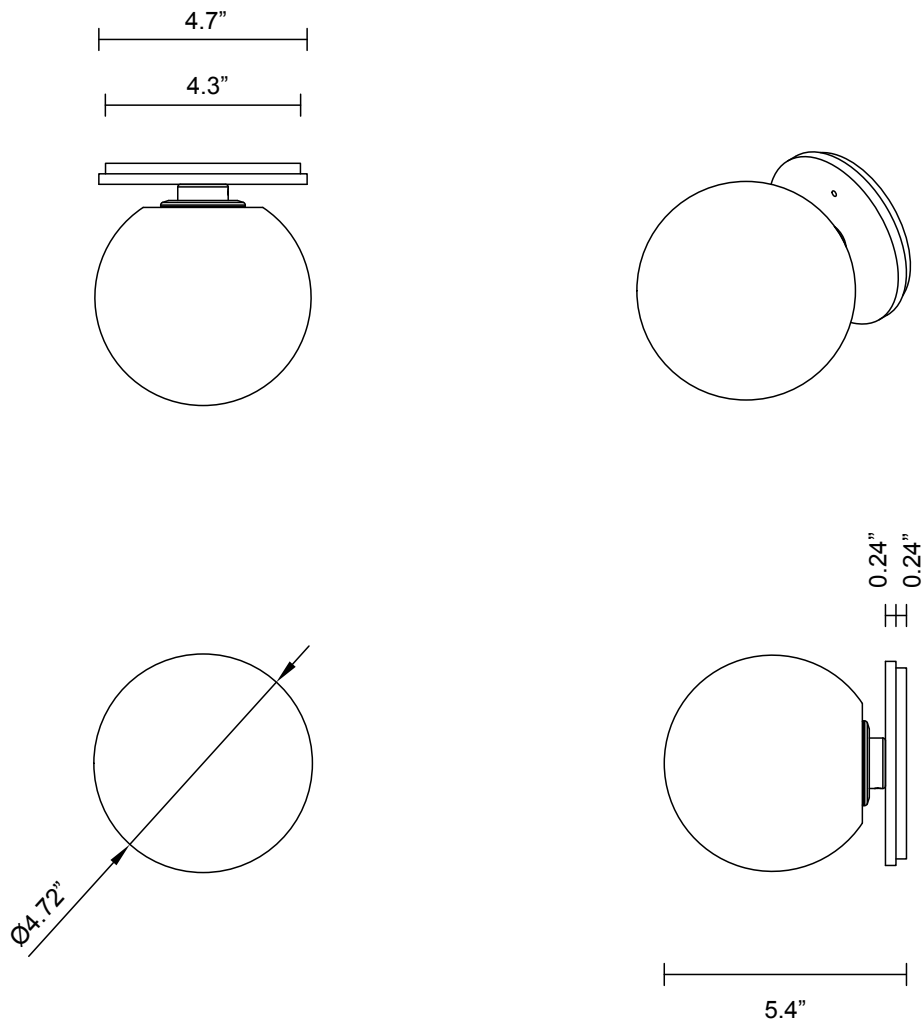

FIZI COLLECTION
ROUND WALL SCONCE

ARTICOLOSTUDIOS.COM

24V1

ABOUT FIZI

Fizi's mesmerizing explosion of bubbles are suspended in champagne-like effervescence.

LEAD TIME

8 - 10 weeks

LIGHT SOURCE

12V G4 2.5W LED bipin
2700k warm white
250 lumens
Dimmable
Lamp included

INSTALLATION

Supplied with external driver and mounting plate to fit 4.0 square Jbox

WEIGHT

7.7 lb

CERTIFICATION STANDARD

UL

WARRANTY

3 years

FITTING DESIGN

Kick
Flat
Round

FITTING FINISH

Brass
Bronze*
Satin Nickel
Black Electroplate
White Powder Coat
Black Powder Coat

*As Bronze is a hand applied finish, the depth of colour will vary