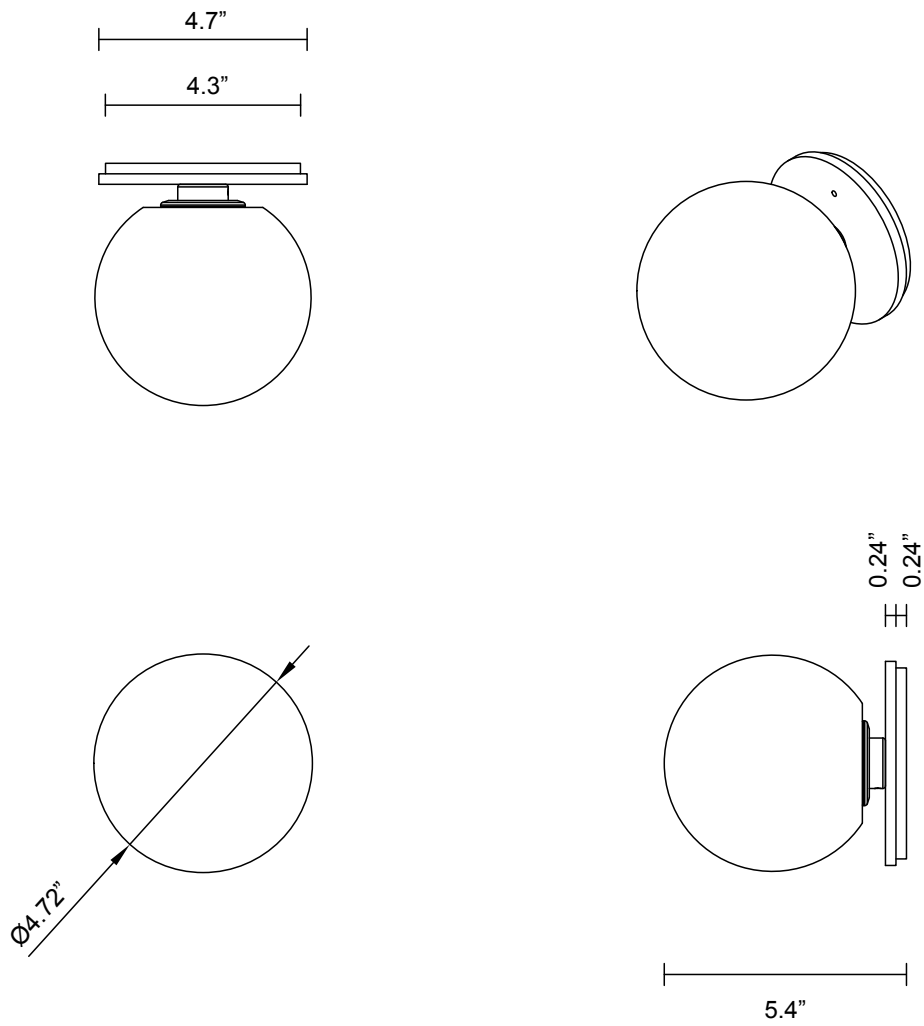

FIZI COLLECTION
ROUND WALL SCONCE

FIZI COLLECTION
ROUND WALL SCONCE

ARTICOLOSTUDIOS.COM

23V3

ABOUT FIZI

Fizi's mesmerizing explosion of bubbles are suspended in champagne-like effervescence.

LEAD TIME

8 - 10 weeks

LIGHT SOURCE

12V G4 2.5W LED bipin
2700k warm white
250 lumens
Dimmable
Lamp included

INSTALLATION

Supplied with external driver and mounting plate to fit 4.0 square Jbox

WEIGHT

7.7 lb

CERTIFICATION STANDARD

UL

WARRANTY

3 years

FITTING DESIGN

Kick
Flat
Round

FITTING FINISH

Brass
Mid Bronze
Satin Nickel
Black Electroplate
White Powder Coat
Black Powder Coat