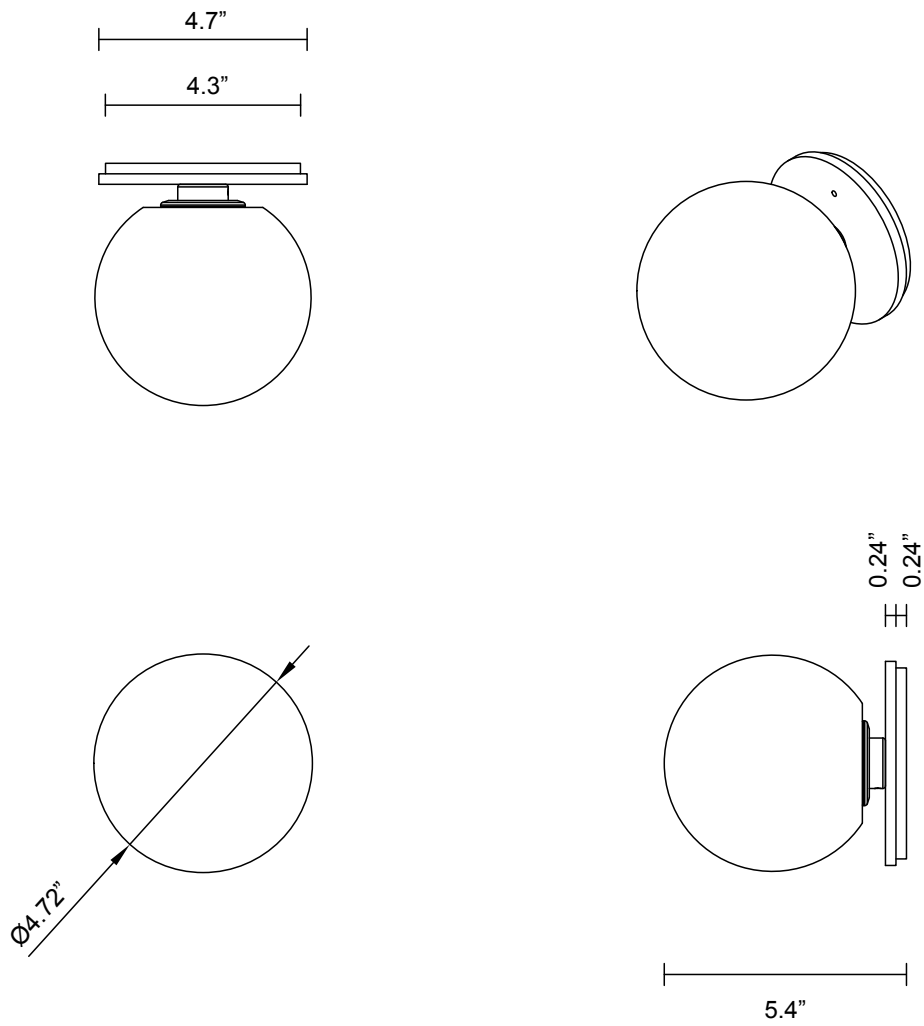

FIZI COLLECTION
ROUND WALL SCONCE

FIZI COLLECTION
ROUND WALL SCONCE

ARTICOLOSTUDIOS.COM

23V2

ABOUT FIZI

Fizi's mesmerizing explosion of bubbles are suspended in champagne-like effervescence.

LEAD TIME

8 - 10 weeks

LIGHT SOURCE

12V G4 2.5W LED bipin
2700k warm white
250 lumens
Dimmable
Lamp included

INSTALLATION

Supplied with external driver and mounting plate to fit 4.0 square Jbox

WEIGHT

7.7 lb

CERTIFICATION STANDARD

UL

WARRANTY

3 years

FITTING DESIGN

Kick
Flat
Round

FITTING FINISH

Brass
Mid Bronze
Satin Nickel
Black Electroplate
White Powder Coat
Graphite Powder Coat