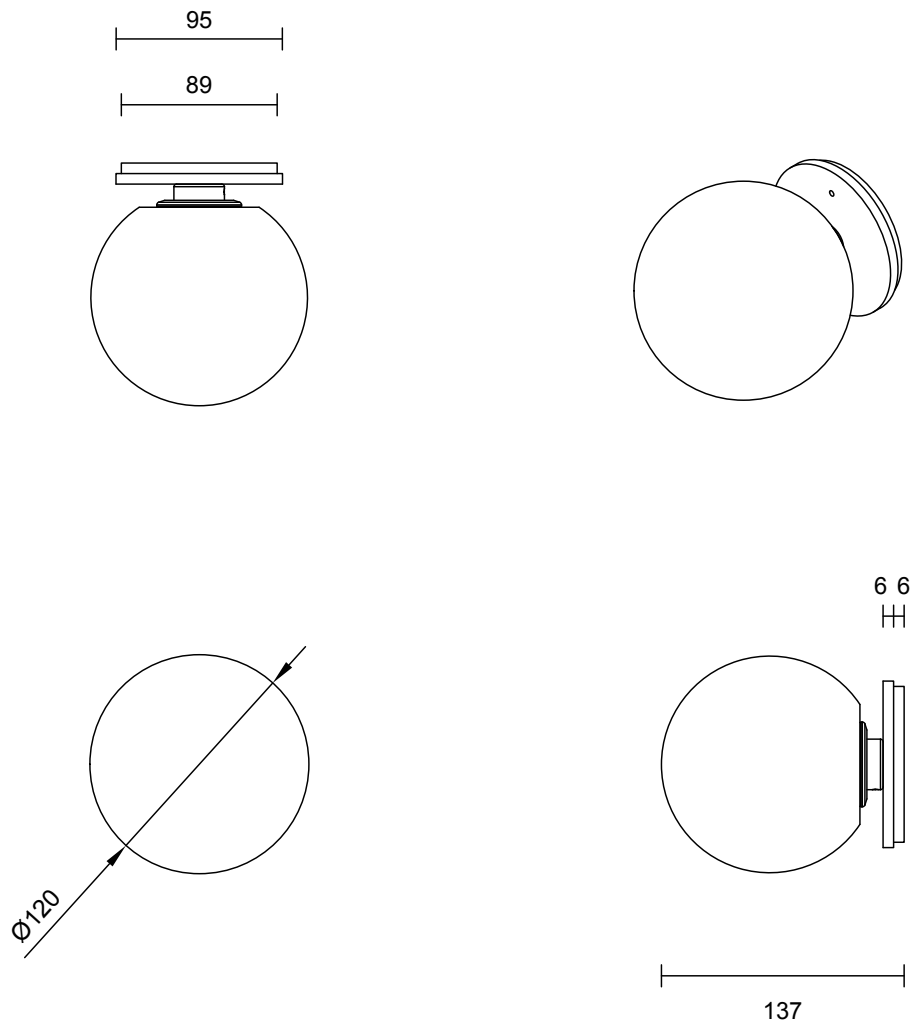

FIZI COLLECTION
ROUND WALL SCONCE

FIZI COLLECTION
ROUND WALL SCONCE

ARTICOLOSTUDIOS.COM

24V2

ABOUT FIZI

Fizi's mesmerizing explosion of bubbles are suspended in champagne-like effervescence.

LEAD TIME

6 - 8 weeks

LIGHT SOURCE

12V G4 2.5W LED Bi-PIN
2700k warm white
250 lumens
Dimmable
Lamp included

INSTALLATION

Supplied with external driver

WEIGHT

3.5kg

CERTIFICATION

CE/AU

WARRANTY

3 years

FITTING DESIGN

Kick
Flat
Round

FITTING FINISH

Brass
Bronze*
Satin Nickel
Black Electroplate
White Powder Coat
Black Powder Coat

* As Bronze is a hand applied finish the depth of colour will vary