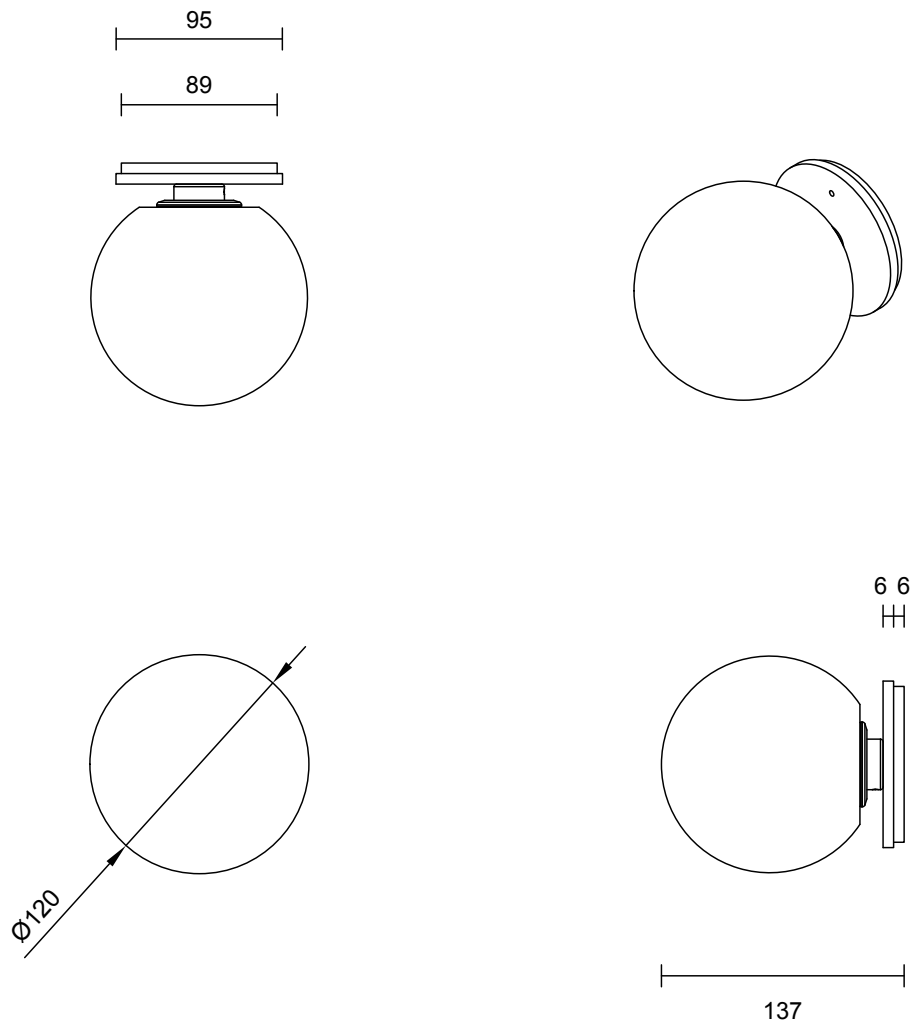

FIZI COLLECTION
ROUND WALL SCONCE

FIZI COLLECTION
ROUND WALL SCONCE

ARTICOLOSTUDIOS.COM

23V2

ABOUT FIZI

Fizi's mesmerizing explosion of bubbles are suspended in champagne-like effervescence.

LEAD TIME

6 - 8 weeks

LIGHT SOURCE

12V G4 2W LED bipin
2700k warm white
200 lumens
Dimmable
Lamp included

INSTALLATION

Supplied with external driver

WEIGHT

3.5kg

CERTIFICATION

CE/AU

WARRANTY

3 years

FITTING DESIGN

Kick
Flat
Round

FITTING FINISH

Brass
Mid Bronze
Satin Nickel
Black Electroplate
White Powder Coat
Black Powder Coat