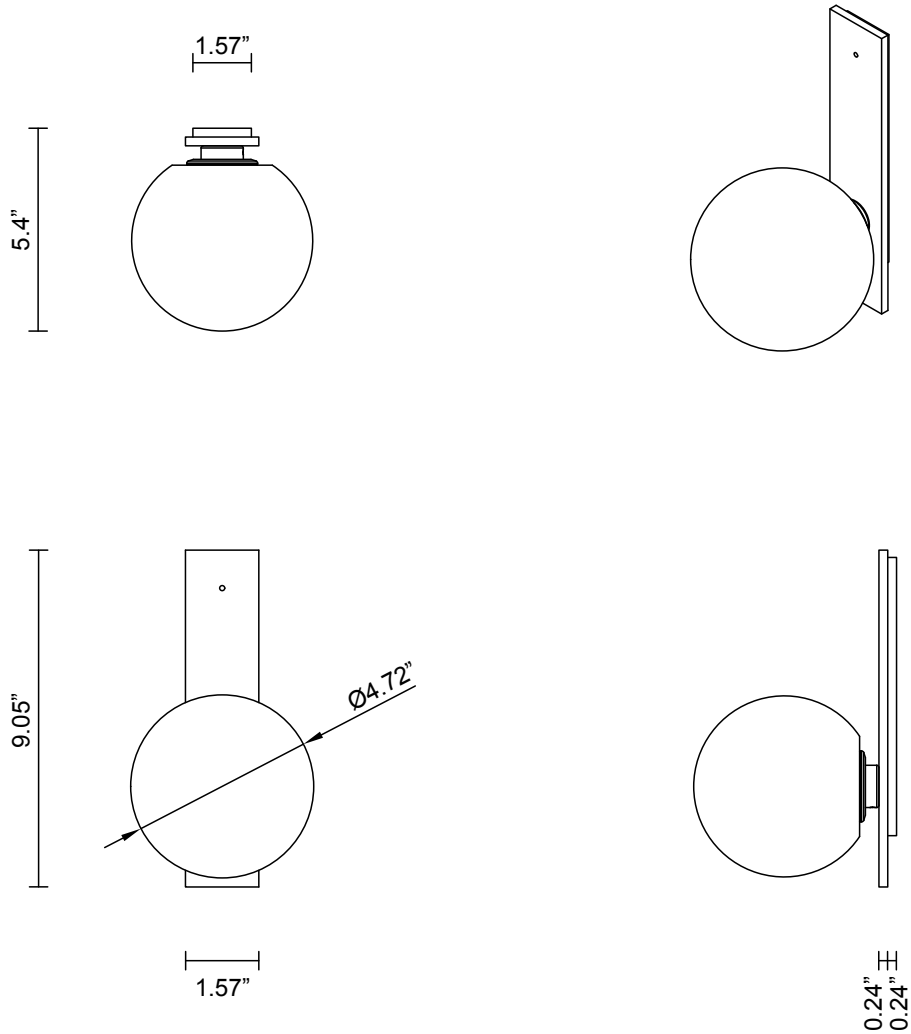

FIZI COLLECTION
FLAT WALL SCONCE

ARTICOLOSTUDIOS.COM

24V1

ABOUT FIZI

Fizi's mesmerizing explosion of bubbles are suspended in champagne-like effervescence.

LEAD TIME

8 - 10 weeks

LIGHT SOURCE

12V G4 2.5W LED bipin
2700k warm white
250 lumens
Dimmable
Lamp included

INSTALLATION

Supplied with external driver and mounting plate to fit 4.0 square Jbox

WEIGHT

7.7 lb

CERTIFICATION STANDARD

UL

WARRANTY

3 years

FITTING DESIGN

Kick
Flat
Round

FITTING FINISH

Brass
Bronze*
Satin Nickel
Black Electroplate
White Powder Coat
Black Powder Coat

*As Bronze is a hand applied finish, the depth of colour will vary