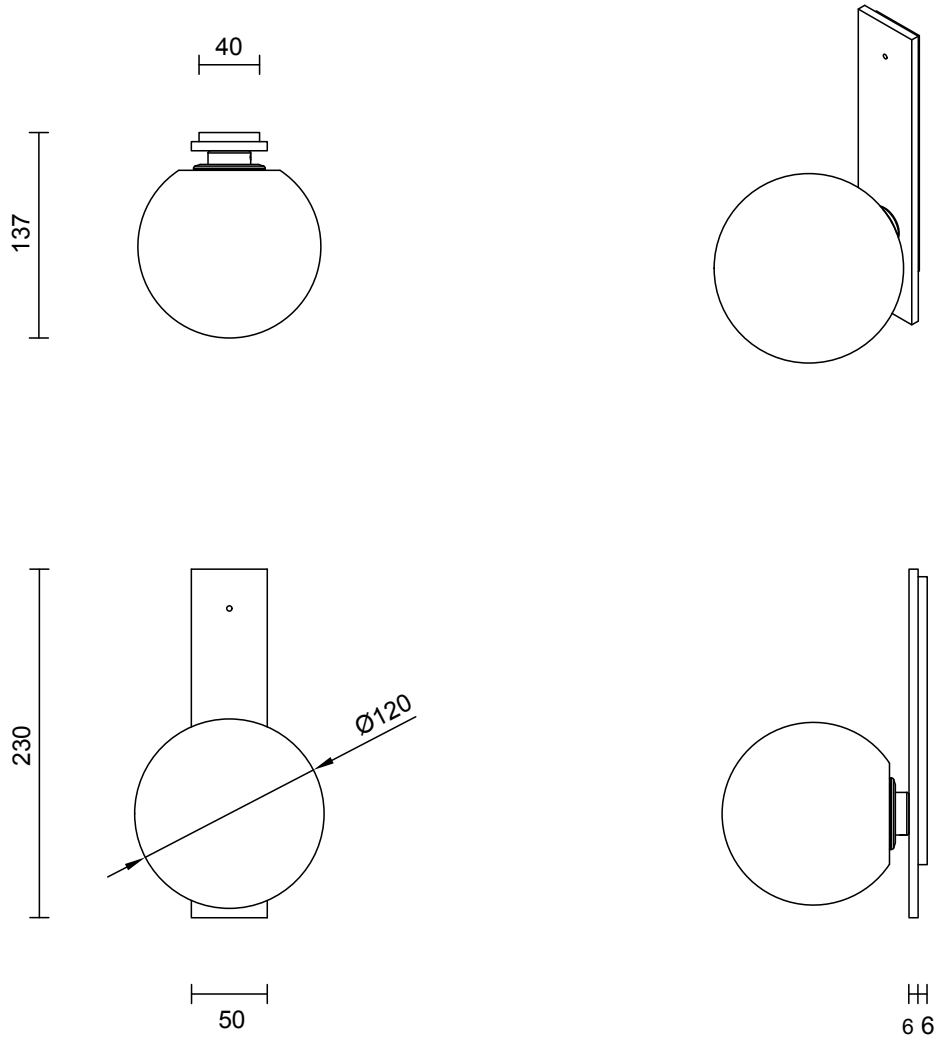

FIZI COLLECTION
FLAT WALL SCONCE

FIZI COLLECTION
FLAT WALL SCONCE

ARTICOLOSTUDIOS.COM

24V2

ABOUT FIZI

Fizi's mesmerizing explosion of bubbles are suspended in champagne-like effervescence.

LEAD TIME

6 - 8 weeks

LIGHT SOURCE

12V G4 2.5W LED Bi-PIN
2700k warm white
250 lumens
Dimmable
Lamp included

INSTALLATION

Supplied with external driver

WEIGHT

3.5kg

CERTIFICATION

CE/AU