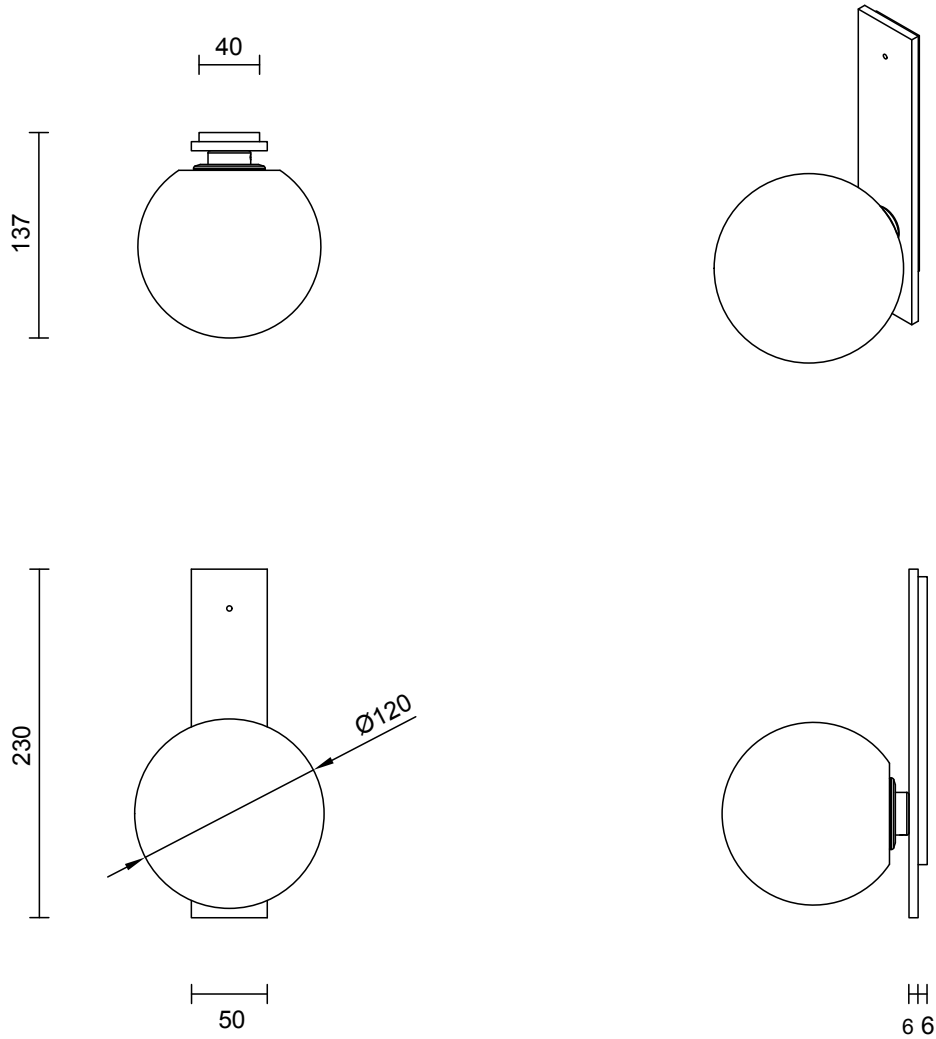

FIZI COLLECTION
FLAT WALL SCONCE

ARTICOLOSTUDIOS.COM

23V2

ABOUT FIZI

Fizi's mesmerizing explosion of bubbles are suspended in champagne-like effervescence.

LEAD TIME

6 - 8 weeks

LIGHT SOURCE

12V G4 2W LED bipin
2700k warm white
200 lumens
Dimmable
Lamp included

INSTALLATION

Supplied with external driver

WEIGHT

3.5kg

CERTIFICATION

CE/AU

WARRANTY

3 years

FITTING DESIGN

Kick
Flat
Round

FITTING FINISH

Brass
Mid Bronze
Satin Nickel
Black Electroplate
White Powder Coat
Black Powder Coat