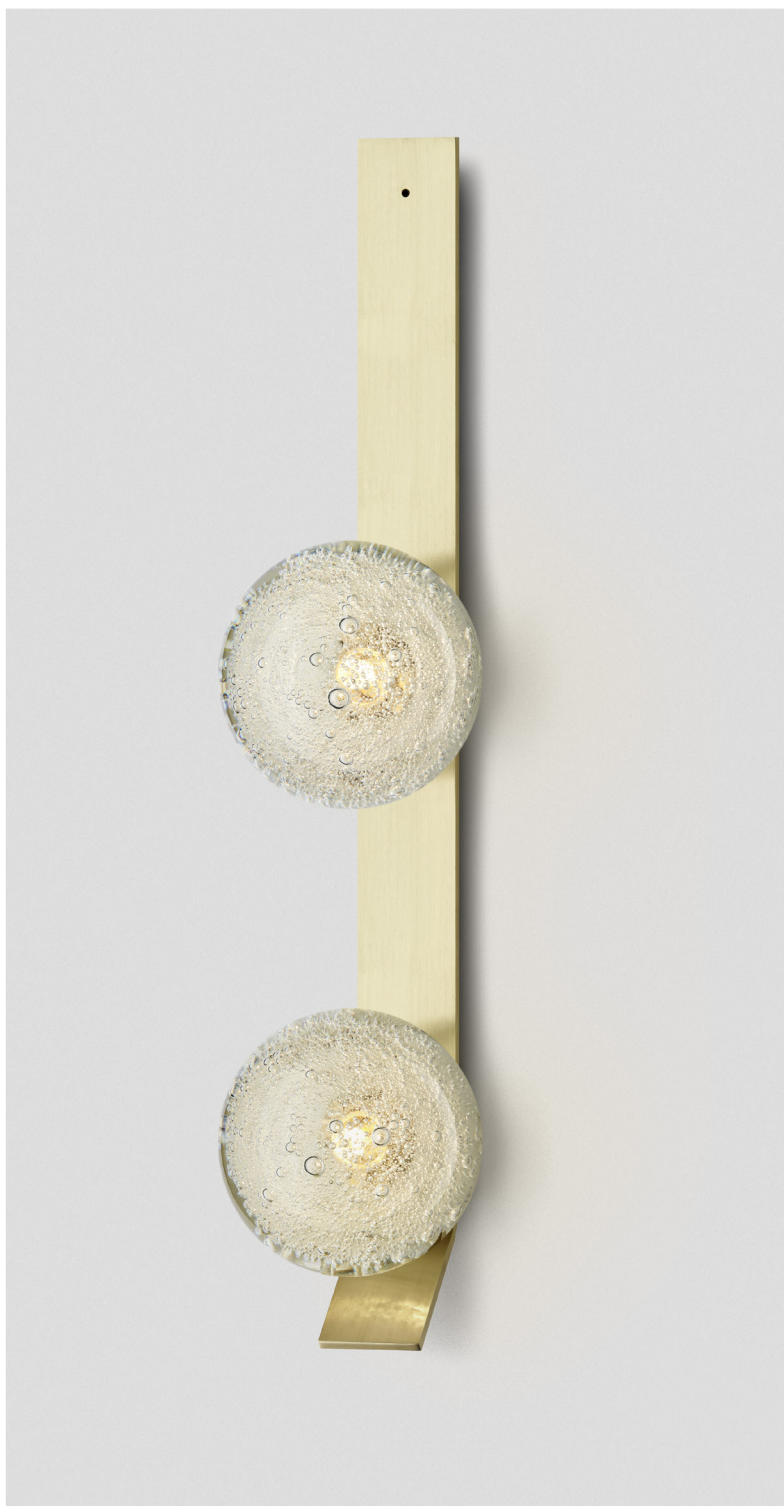

FIZI COLLECTION
KICK DOUBLE WALL SCONCE

FIZI COLLECTION

ARTICOLOSTUDIOS.COM

KICK DOUBLE WALL SCONCE

23V3

ABOUT FIZI

Fizi's mesmerizing explosion of bubbles are suspended in champagne-like effervescence.

LEAD TIME

8 - 10 weeks

LIGHT SOURCE

2 x 12V G4 2.5W LED bipin
2700k warm white
500 total lumen output
Dimmable
Lamps included

INSTALLATION

Supplied with external driver and mounting plate to fit 4.0 square Jbox

WEIGHT

Brass
Mid Bronze
Satin Nickel
Black Electroplate
White Powder Coat
Black Powder Coat