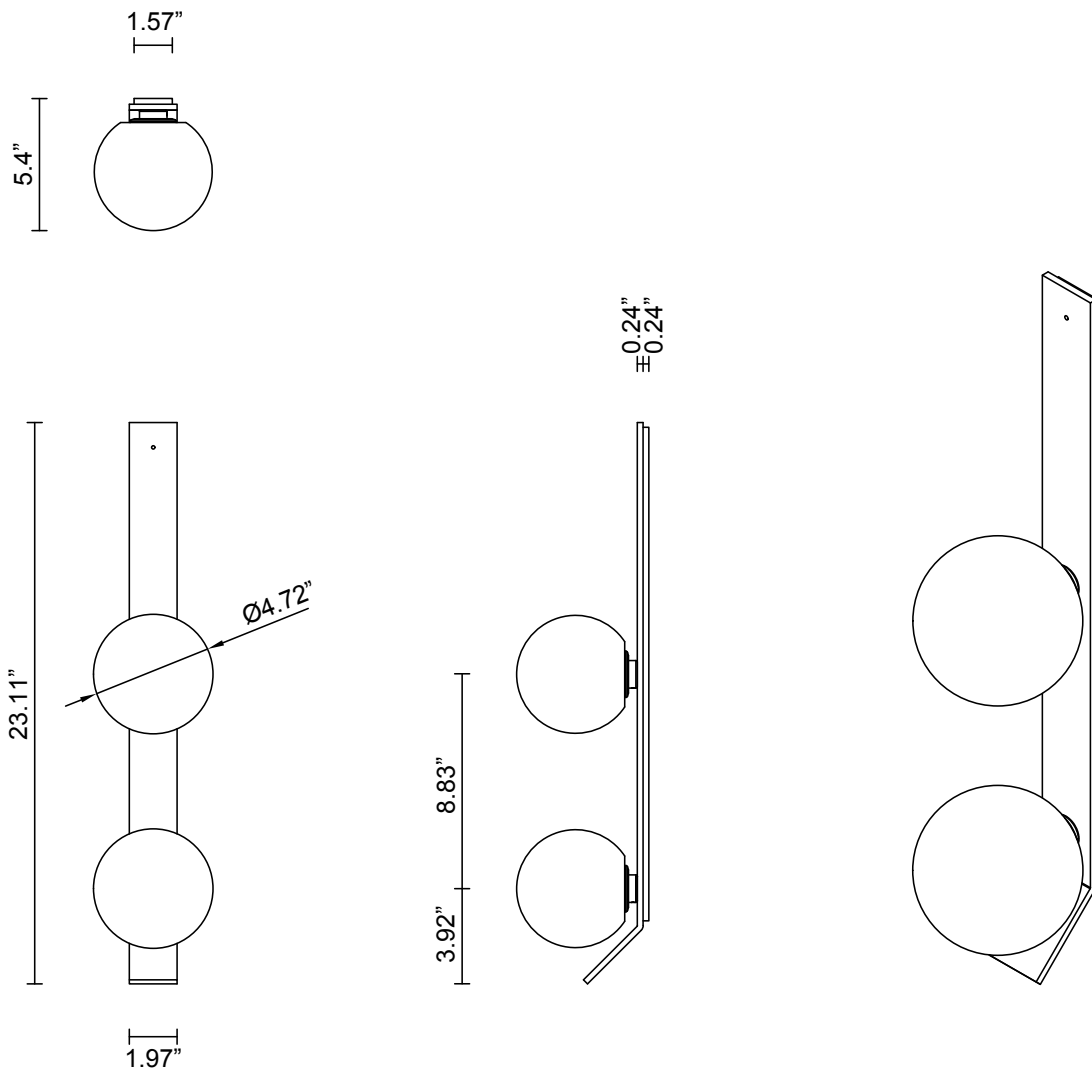

FIZI COLLECTION

ARTICOLOSTUDIOS.COM

KICK DOUBLE WALL SCONCE

23V2

ABOUT FIZI

Fizi's mesmerizing explosion of bubbles are suspended in champagne-like effervescence.

LEAD TIME

8 - 10 weeks

LIGHT SOURCE

2 x 12V G4 2.5W LED bipin
2700k warm white
500 total lumen output
Dimmable
Lamps included

INSTALLATION

Supplied with external driver and mounting plate to fit 4.0 square Jbox

WEIGHT

12 lb

CERTIFICATION STANDARD

UL

WARRANTY

3 years

FITTING DESIGN

Kick
Flat

FITTING FINISH

Brass
Mid Bronze
Satin Nickel
Black Electroplate
White Powder Coat
Graphite Powder Coat