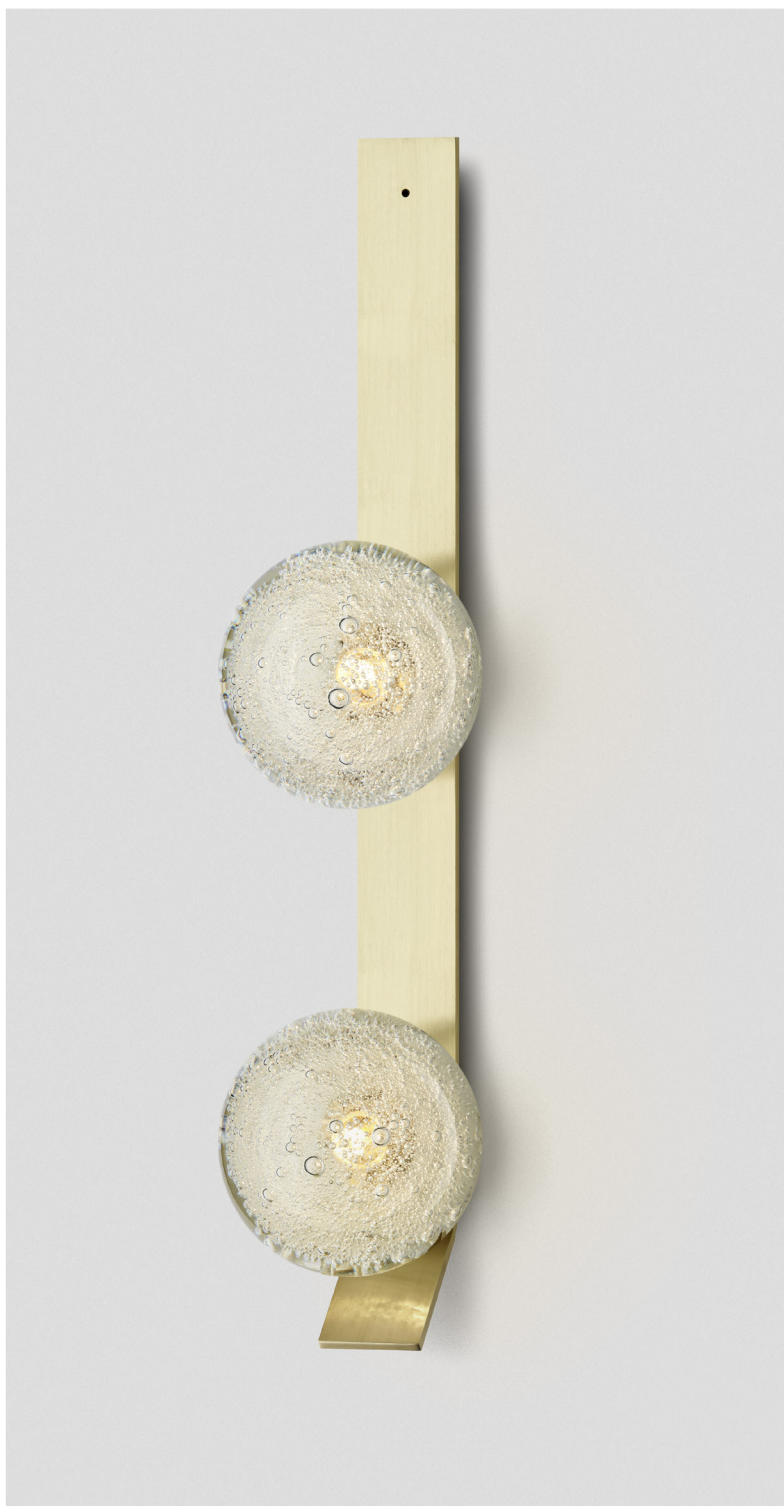

FIZI COLLECTION
KICK DOUBLE WALL SCONCE

FIZI COLLECTION

ARTICOLOSTUDIOS.COM

KICK DOUBLE WALL SCONCE

23V2

ABOUT FIZI

Fizi's mesmerizing explosion of bubbles are suspended in champagne-like effervescence.

LEAD TIME

8 - 10 weeks

LIGHT SOURCE

2 x 12V G4 2.5W LED bipin
2700k warm white
500 total lumen output
Dimmable
Lamps included

INSTALLATION

Supplied with external driver and mounting plate to fit 4.0 square Jbox

WEIGHT

Brass
Mid Bronze
Satin Nickel
Black Electroplate
White Powder Coat
Graphite Powder Coat