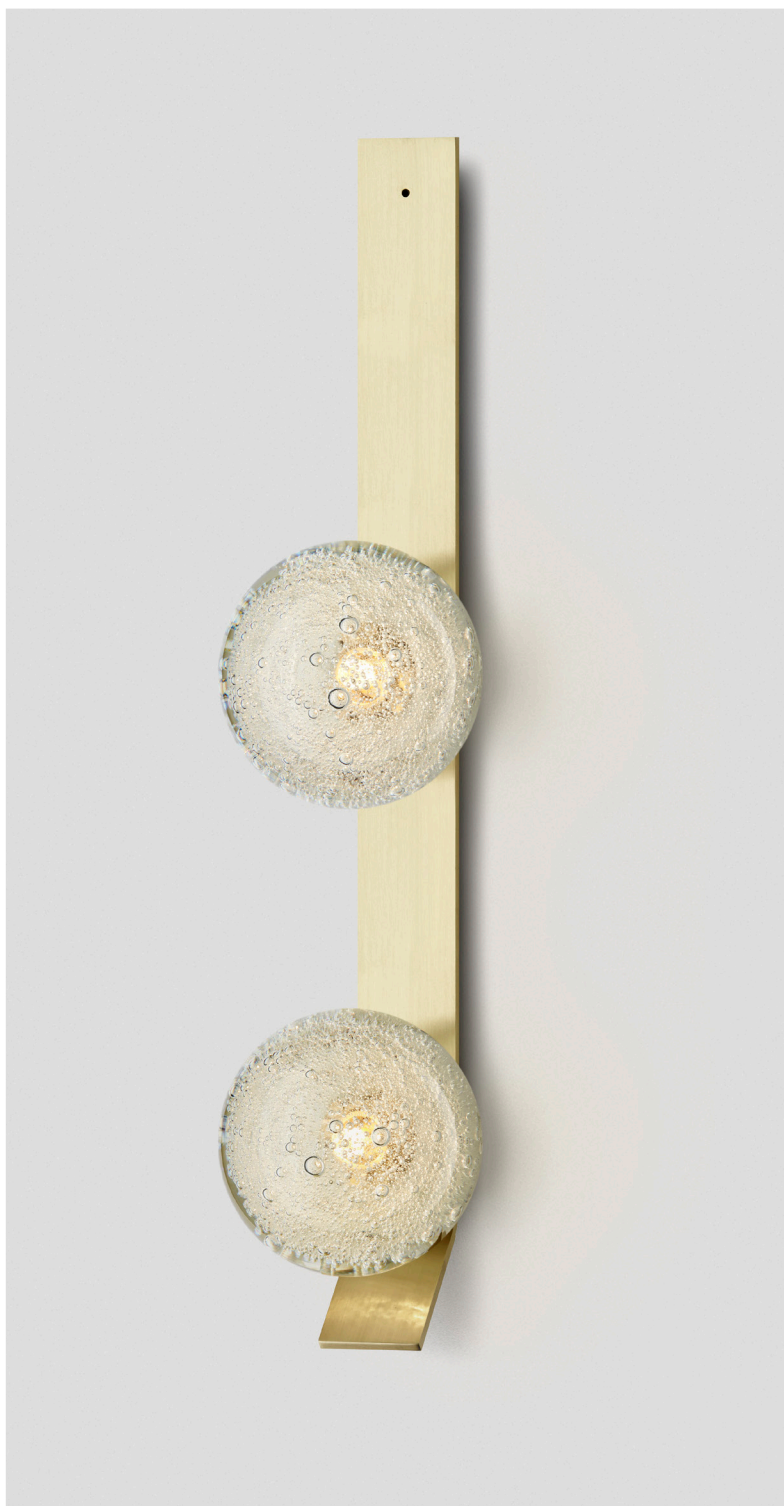

FIZI COLLECTION
KICK DOUBLE WALL SCONCE

FIZI COLLECTION

ARTICOLOSTUDIOS.COM

KICK DOUBLE WALL SCONCE

23V1

ABOUT FIZI

Fizi's mesmerizing explosion of bubbles are suspended in champagne-like effervescence.

LEAD TIME

6 - 8 weeks

LIGHT SOURCE

2 x 12V G4 2W LED bipin
2700k warm white
400 total lumen output
Dimmable
Lamps included

INSTALLATION

Supplied with external driver

WEIGHT

5.5kg

CERTIFICATION

CE/AU

WARRANTY

3 years

FITTING DESIGN

Kick
Flat

FITTING FINISH

Brass
Mid Bronze
Satin Nickel
Black Electroplate
White Powder Coat
Graphite Powder Coat