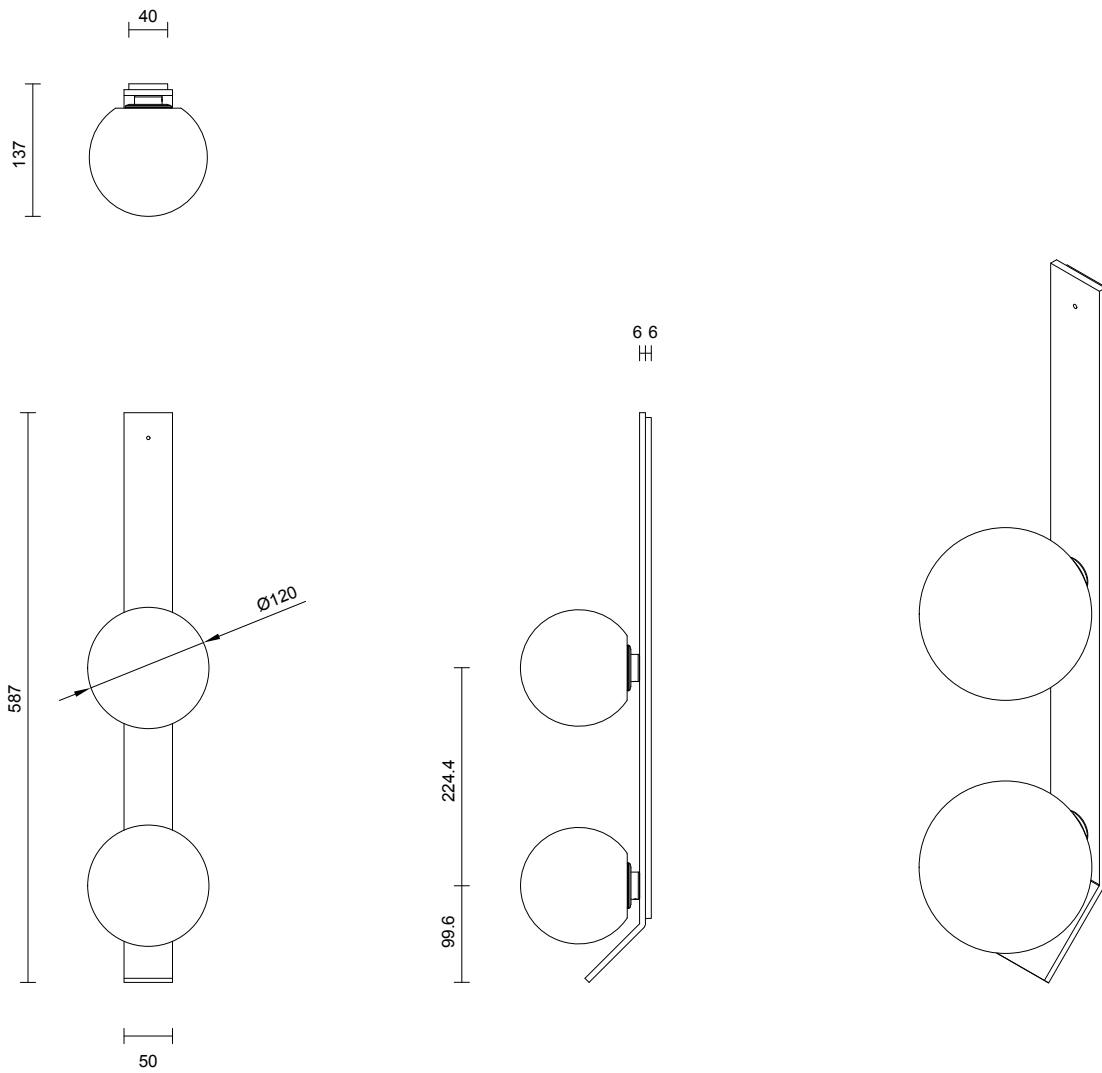

FIZI COLLECTION

ARTICOLOSTUDIOS.COM

KICK DOUBLE WALL SCONCE

23V1

ABOUT FIZI

Fizi's mesmerizing explosion of bubbles are suspended in champagne-like effervescence.

LEAD TIME

6 - 8 weeks

LIGHT SOURCE

2 x 12V G4 2W LED bipin
2700k warm white
400 total lumen output
Dimmable
Lamps included

INSTALLATION

Supplied with external driver

WEIGHT

5.5kg

CERTIFICATION

CE/AU

WARRANTY

3 years

FITTING DESIGN

Kick
Flat

FITTING FINISH

Brass
Mid Bronze
Satin Nickel
Black Electroplate
White Powder Coat
Graphite Powder Coat