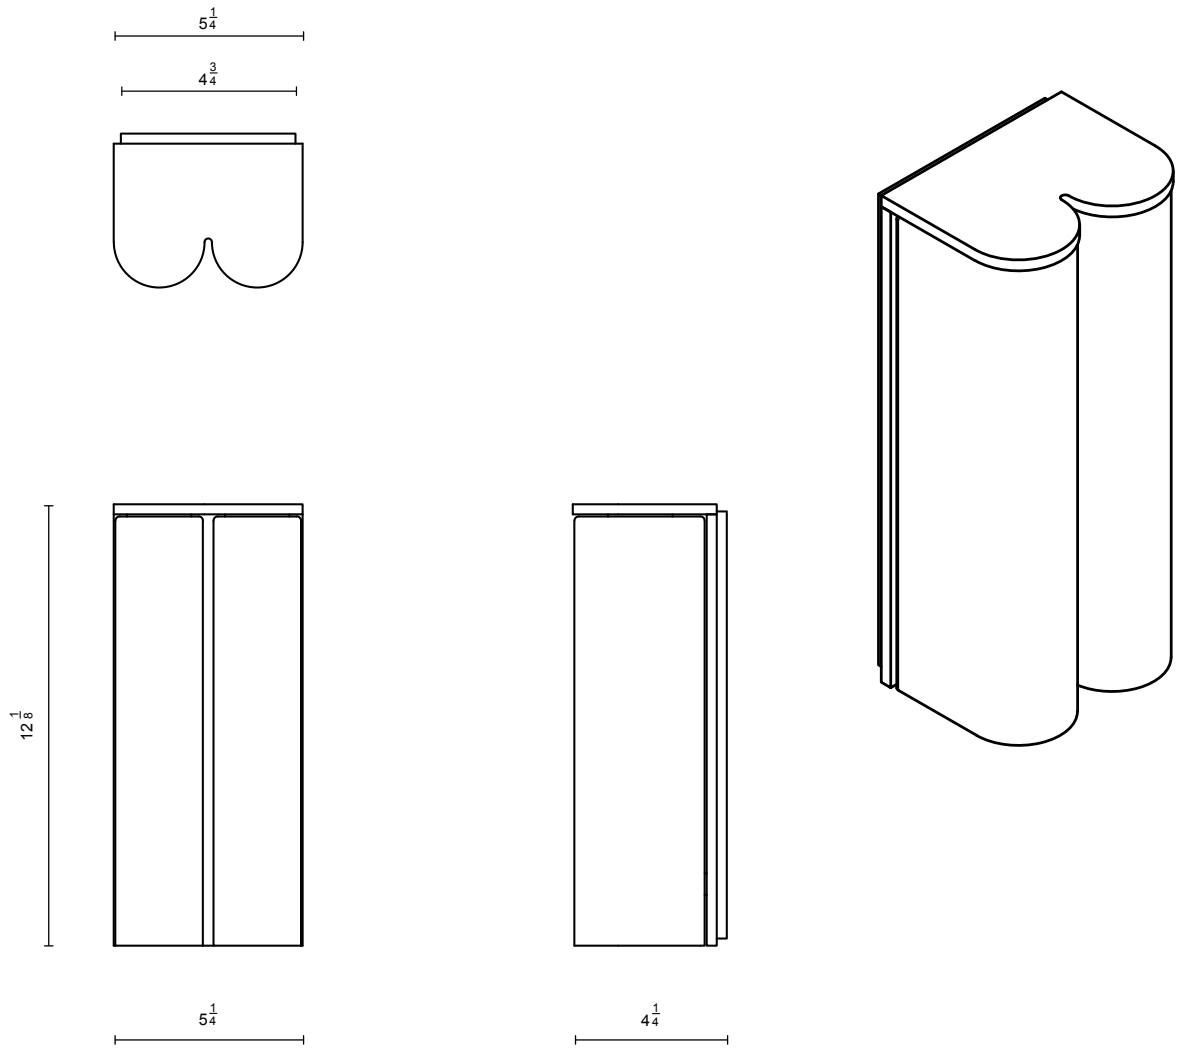

SLIM COLLECTION  
SIDE X SIDE WALL SCONCE

SLIM COLLECTION  
SIDE X SIDE WALL SCONCE

ARTICOLOSTUDIOS.COM

24V/2

**ABOUT SLIM**

Slim reinterprets mid-century modernism in its architectural form and refined simplicity.

**LEAD TIME**

8 - 10 weeks

**LIGHT SOURCE**

2 x 4.2W LED Board 350mA CC  
2700k warm white  
800 total lumen output  
Dimmable

**INSTALLATION**

Supplied with external driver and mounting plate to fit 4.0 square Jbox