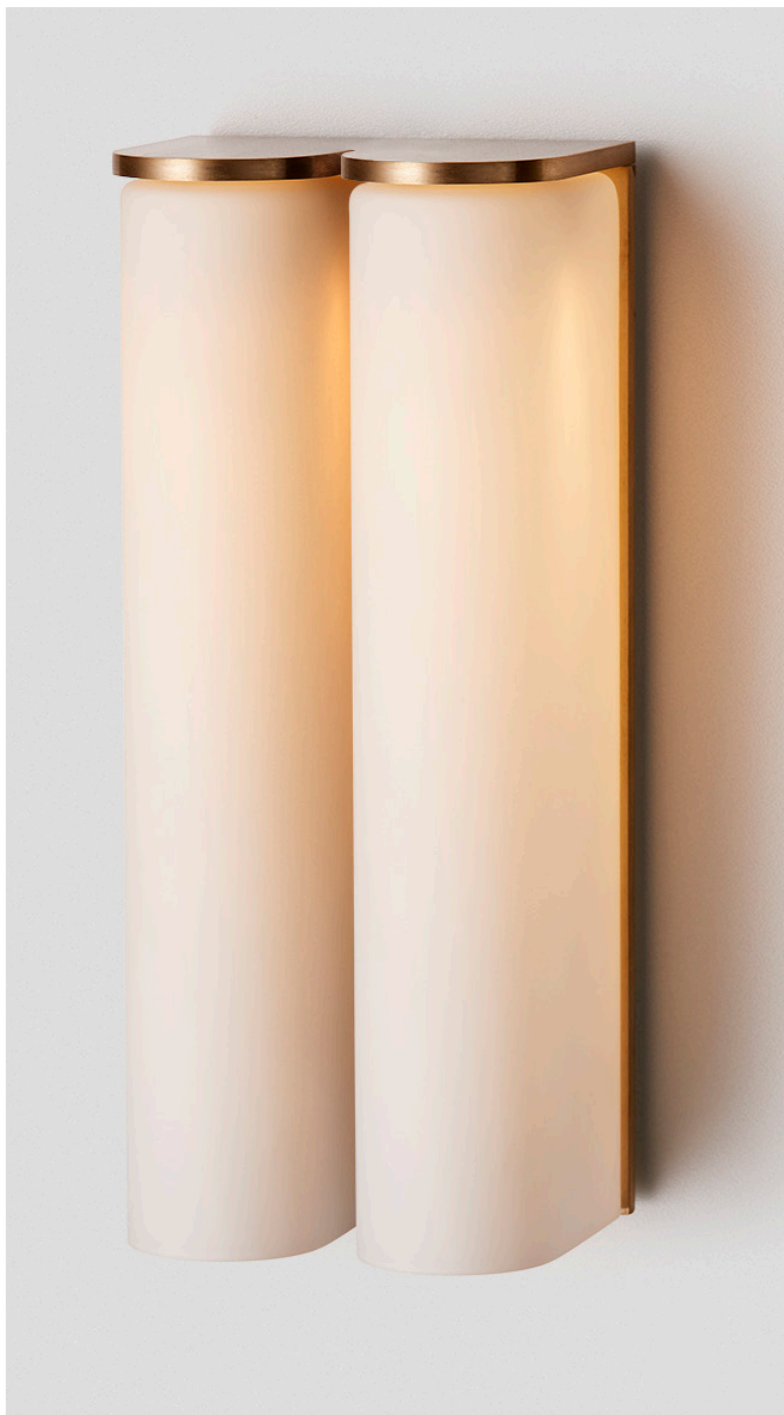

SLIM COLLECTION  
SIDE X SIDE WALL SCONCE

SLIM COLLECTION  
SIDE X SIDE WALL SCONCE

ARTICOLOSTUDIOS.COM

24V/2

**ABOUT SLIM**

Slim reinterprets mid-century modernism in its architectural form and refined simplicity.

\*As Bronze is a hand applied finish, the depth of colour will vary

**SHADE COLOURS**

Snow  
Grey  
Clear  
Natural Porcelain  
Grey Porcelain  
Black Porcelain