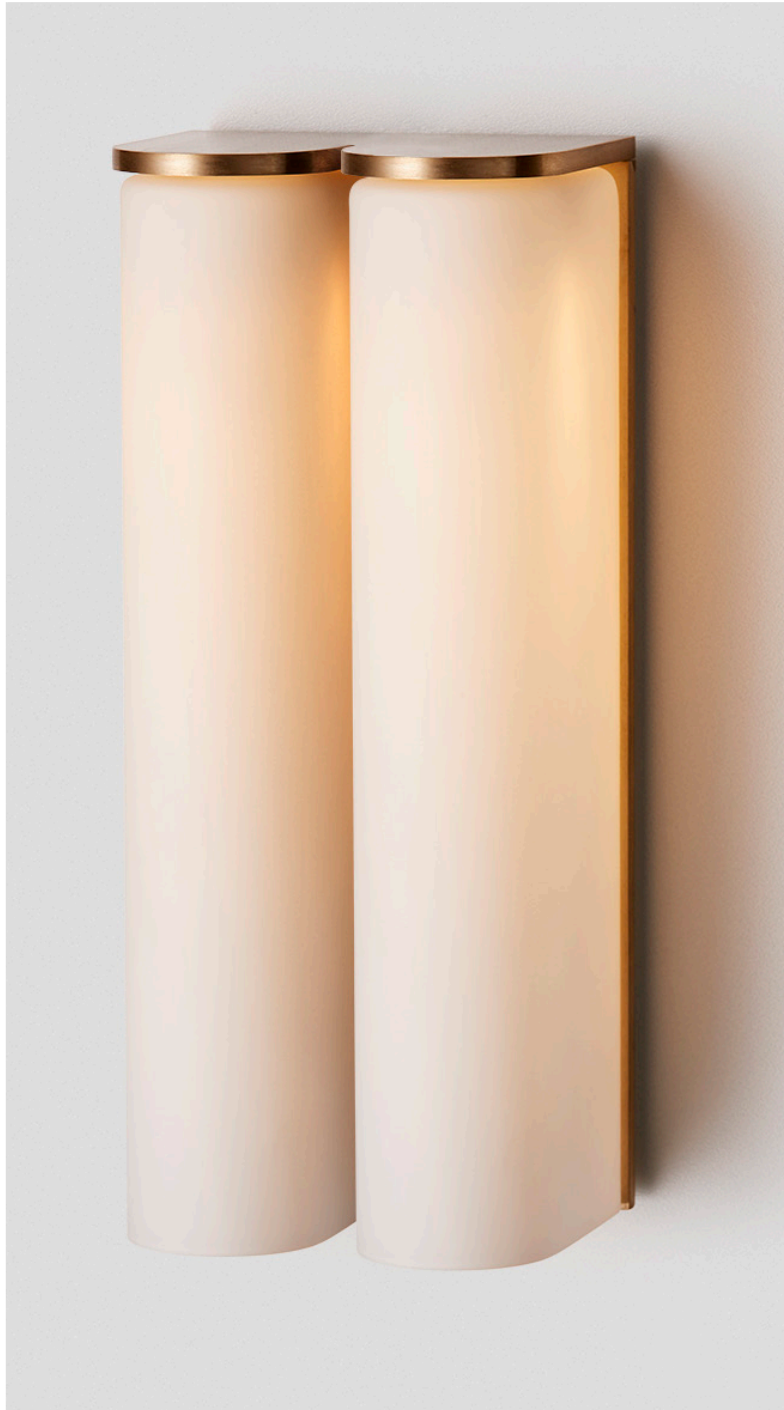

SLIM COLLECTION
SIDE X SIDE WALL SCONCE

SLIM COLLECTION
SIDE X SIDE WALL SCONCE

ARTICOLOSTUDIOS.COM

24V1

ABOUT SLIM

Slim reinterprets mid-century modernism in its architectural form and refined simplicity.

LEAD TIME

8 - 10 weeks

LIGHT SOURCE

2 x 4.2W LED Board 350mA CC
2700k warm white
800 total lumen output
Dimmable

INSTALLATION

Supplied with external driver and mounting plate to fit 4.0 square Jbox

WEIGHT

14.3 lb

CERTIFICATION STANDARD

UL

WARRANTY

3 years

FITTING FINISHES

Brass
Mid Bronze
Satin Nickel
Black Electroplate

SHADE COLOURS

Snow
Grey
Clear
Natural Porcelain
Grey Porcelain
Black Porcelain