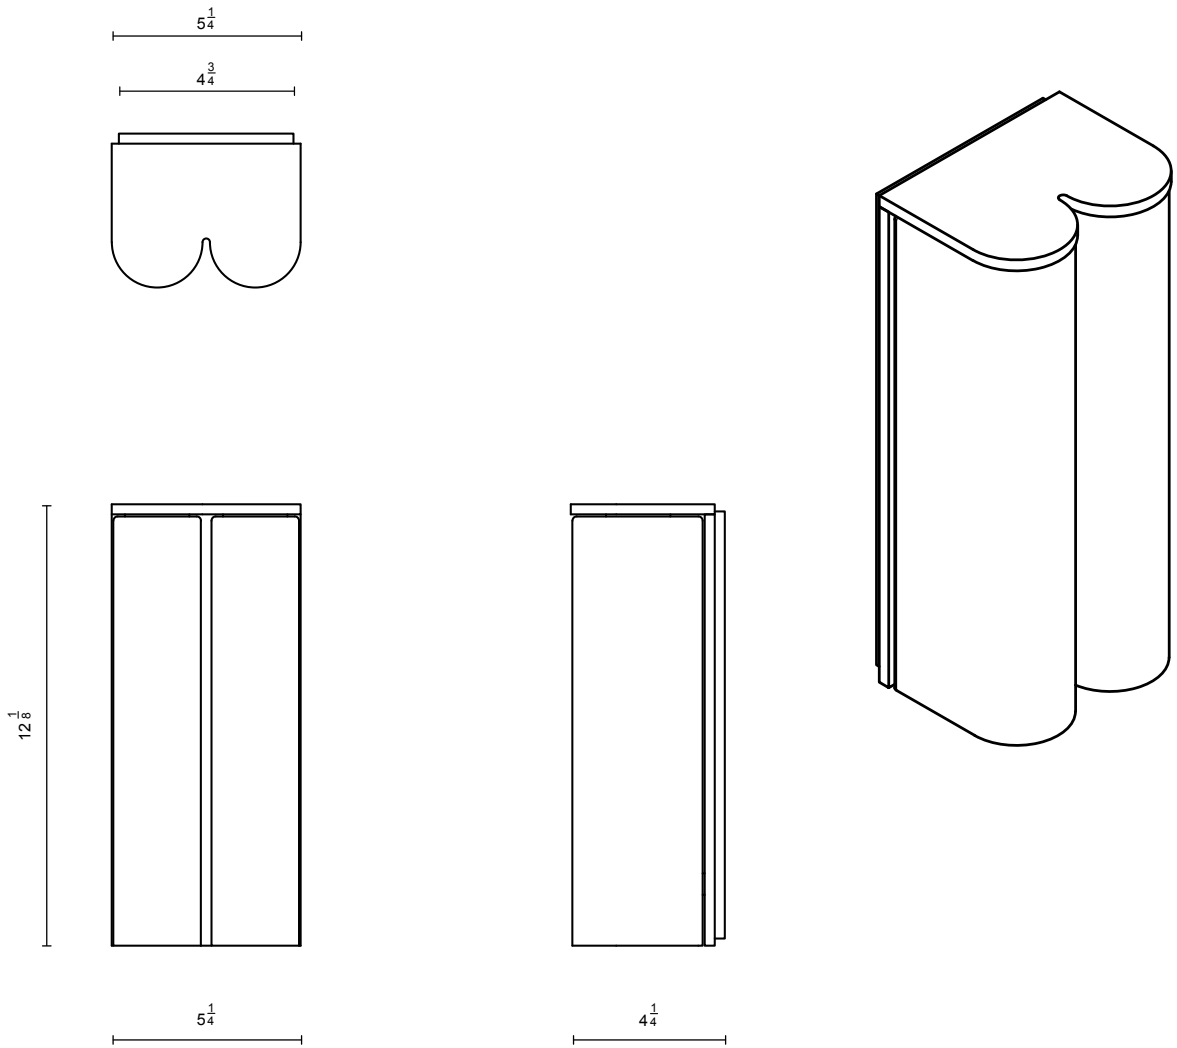

SLIM COLLECTION
SIDE X SIDE WALL SCONCE

SLIM COLLECTION
SIDE X SIDE WALL SCONCE

ARTICOLOSTUDIOS.COM

24V1

ABOUT SLIM

Slim reinterprets mid-century modernism in its architectural form and refined simplicity.

LEAD TIME

8 - 10 weeks

LIGHT SOURCE

2 x 4.2W LED Board 350mA CC
2700k warm white
800 total lumen output
Dimmable

INSTALLATION

Supplied with external driver and mounting plate to fit 4.0 square Jbox

WEIGHT

14.3 lb