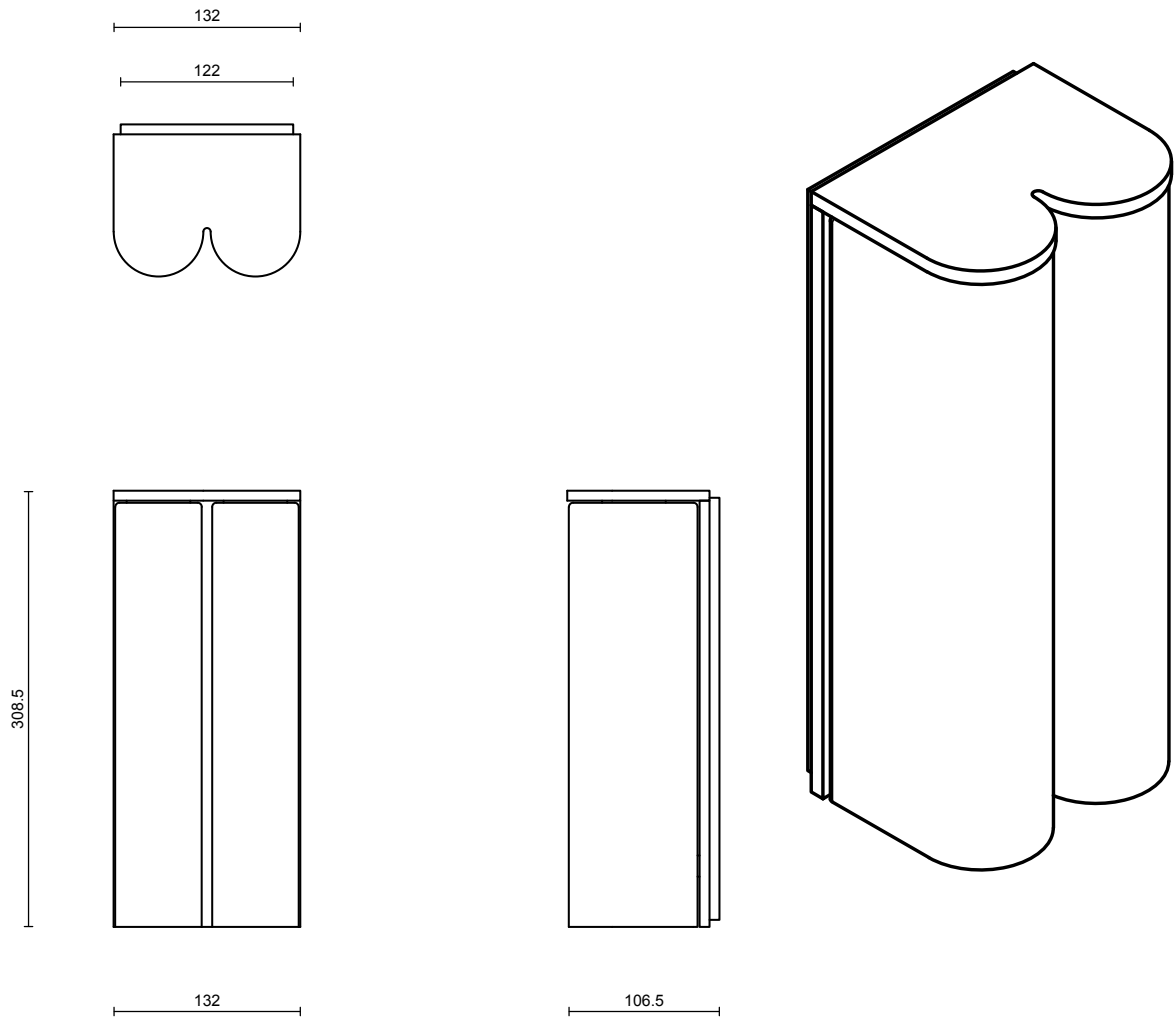

SLIM COLLECTION
SIDE X SIDE WALL SCONCE

SLIM COLLECTION
SIDE X SIDE WALL SCONCE

ARTICOLOSTUDIOS.COM

24V/1

ABOUT SLIM

Slim reinterprets mid-century modernism in its architectural form and refined simplicity.

LEAD TIME

6 - 8 weeks

LIGHT SOURCE

2 x 4.2W LED Board 350mA CC
2700k warm white
800 total lumen output
Dimmable

INSTALLATION

Supplied with external driver

WEIGHT

6kg