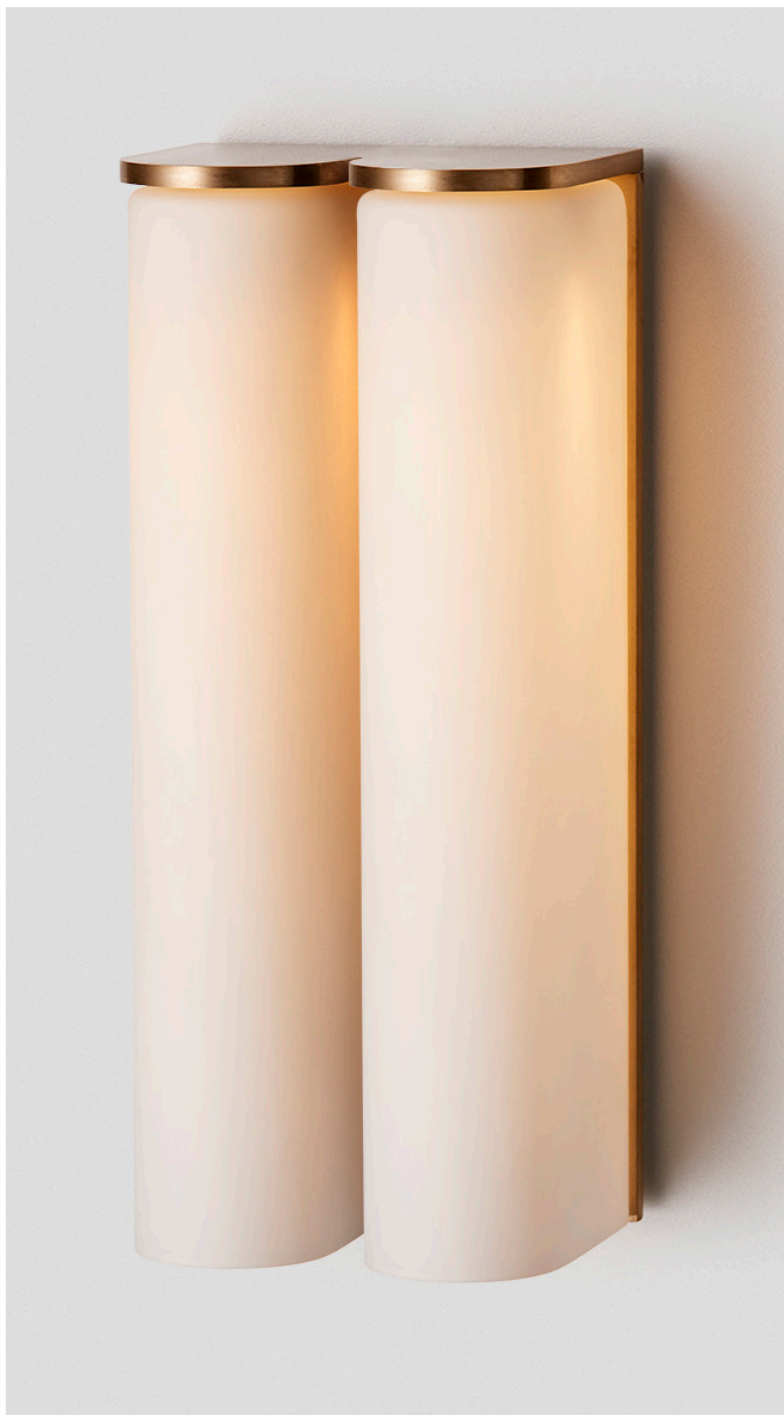

SLIM COLLECTION
SIDE X SIDE WALL SCONCE

SLIM COLLECTION
SIDE X SIDE WALL SCONCE

ARTICOLOSTUDIOS.COM

24V/1

ABOUT SLIM

Slim reinterprets mid-century modernism in its architectural form and refined simplicity.

LEAD TIME

6 - 8 weeks

LIGHT SOURCE

2 x 4.2W LED Board 350mA CC
2700k warm white
800 total lumen output
Dimmable

INSTALLATION

Supplied with external driver

WEIGHT

6kg

CERTIFICATION

CE/AU

WARRANTY

3 years

FITTING FINISHES

Brass
Mid Bronze
Satin Nickel
Black Electroplate

SHADE COLOURS

Snow
Grey
Clear
Natural Porcelain
Grey Porcelain
Black Porcelain