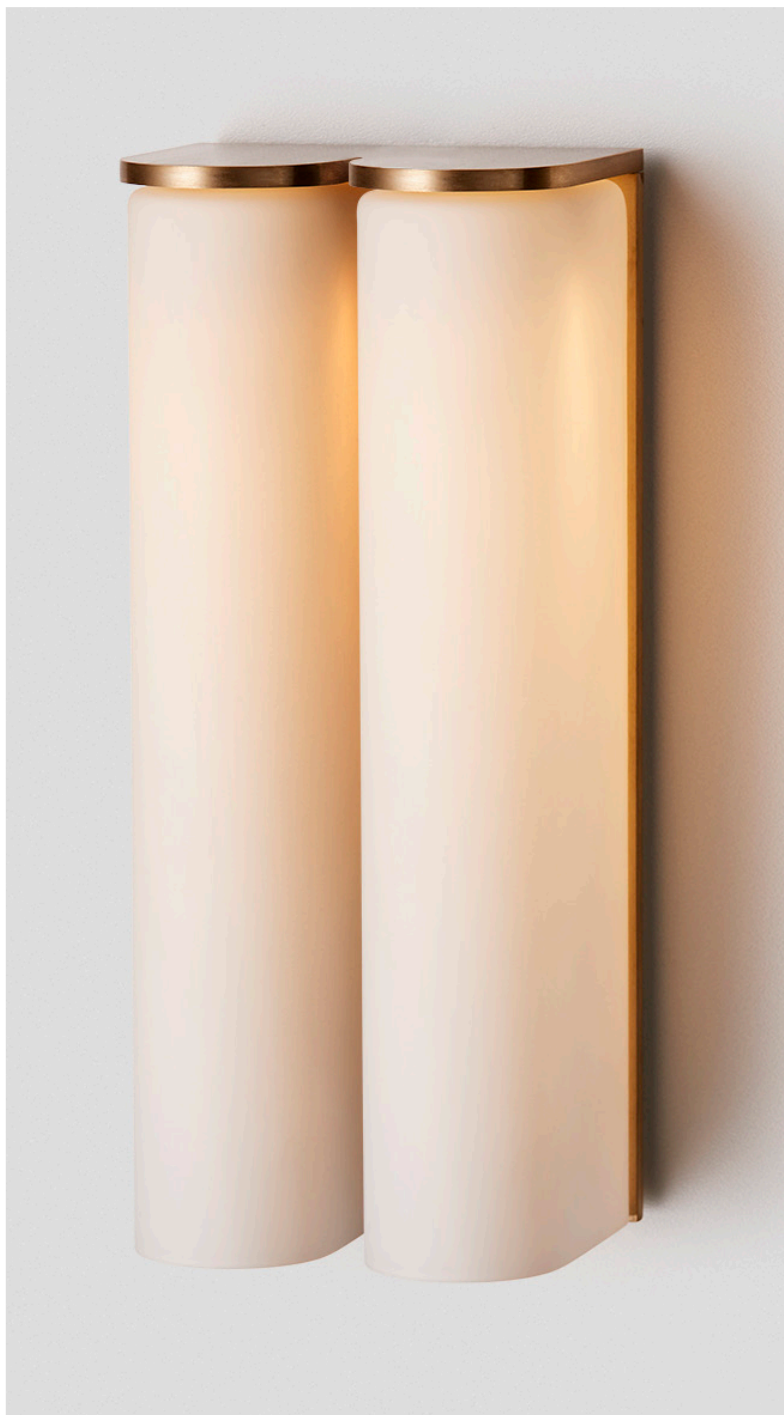

SLIM COLLECTION
SIDE X SIDE WALL SCONCE

SLIM COLLECTION
SIDE X SIDE WALL SCONCE

ARTICOLOSTUDIOS.COM

24V1

ABOUT SLIM

Slim reinterprets mid-century modernism in its architectural form and refined simplicity.

Snow
Grey
Clear
Natural Porcelain
Grey Porcelain
Black Porcelain