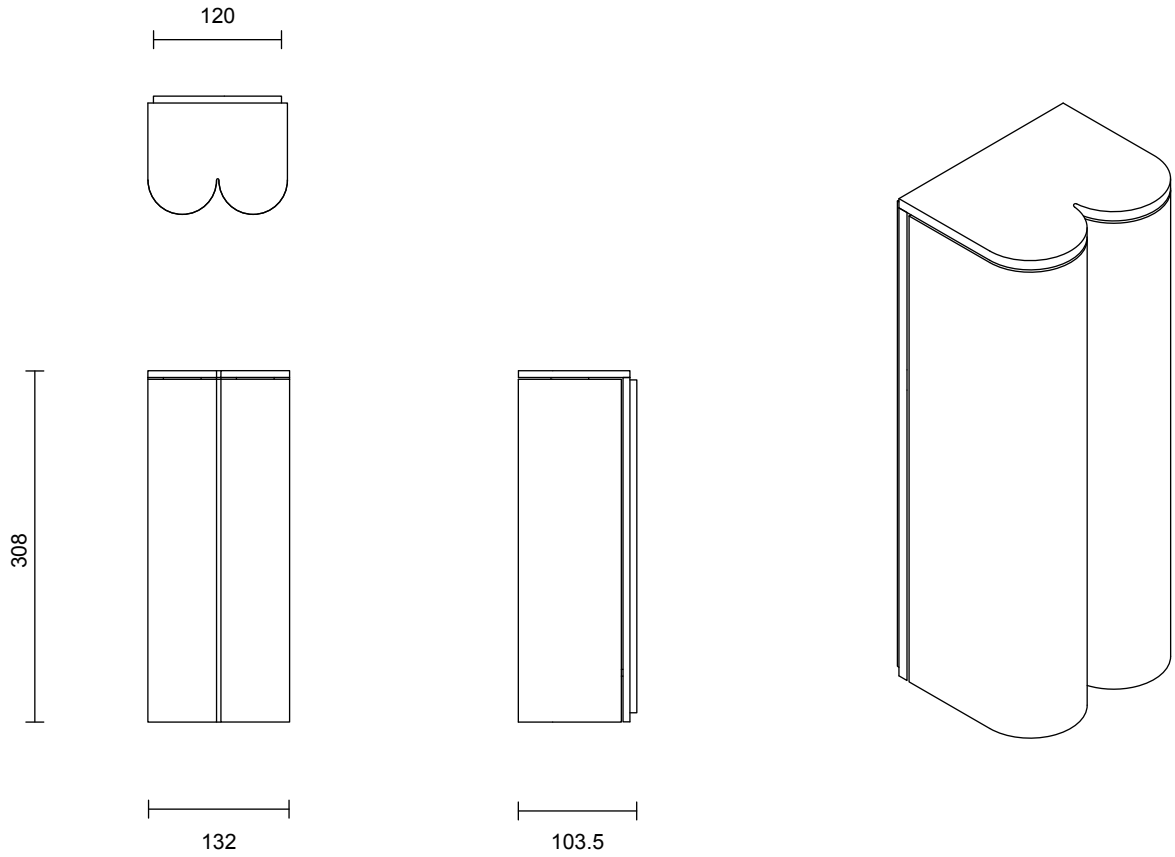

SLIM COLLECTION
SIDE X SIDE WALL SCONCE

SLIM COLLECTION
SIDE X SIDE WALL SCONCE

ARTICOLOSTUDIOS.COM

24V1

ABOUT SLIM

Slim reinterprets mid-century modernism in its architectural form and refined simplicity.

LEAD TIME

6 - 8 weeks

LIGHT SOURCE

2 x 4.2W LED Board 350mA CC
2700k warm white
800 total lumen output
Dimmable

INSTALLATION

Supplied with external driver

WEIGHT

6kg