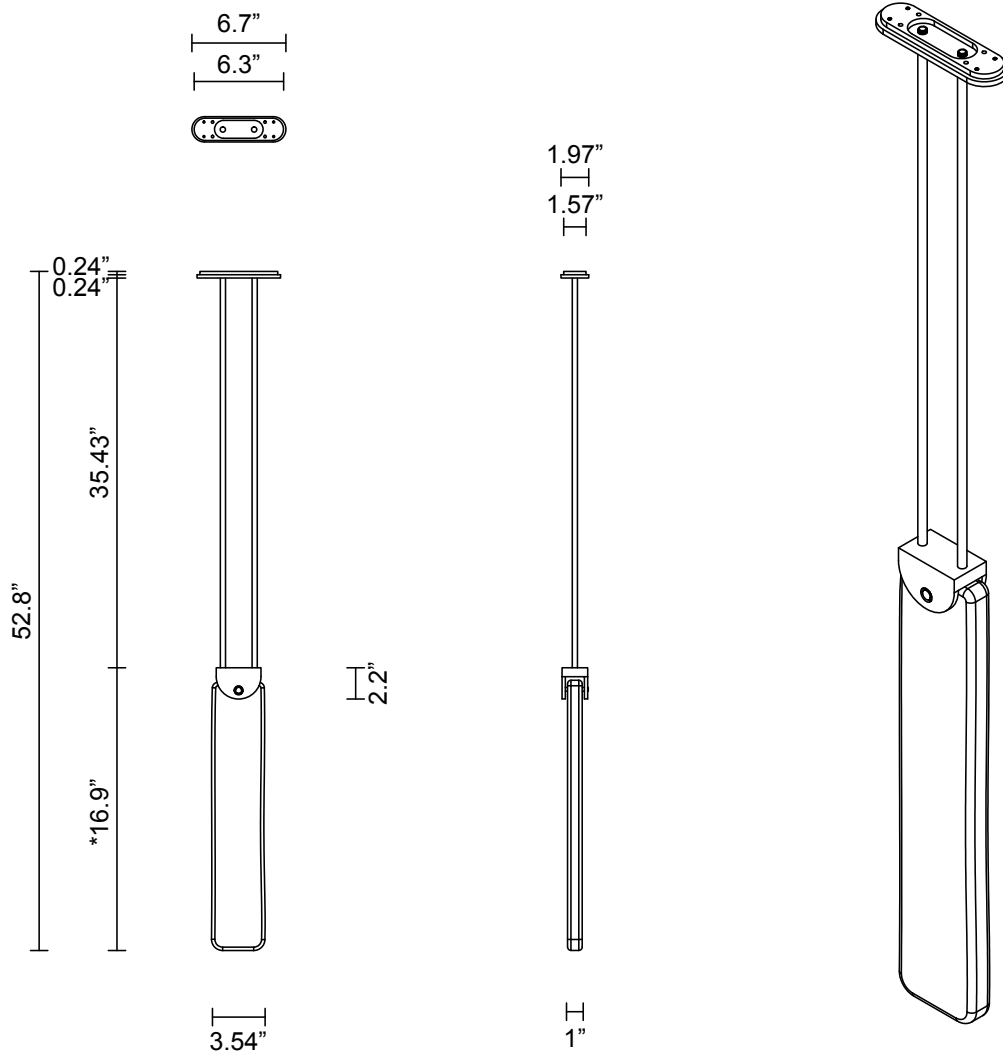

SLAB COLLECTION

PENDANT

SLAB COLLECTION

ARTICOLOSTUDIOS.COM

PENDANT

24V1

ABOUT SLAB

Slab reflects sculptural art forms of wall and ceiling jewellery, with its jewel tone colours elegantly suspended in a solid glass sculptural form.

LEAD TIME

8 - 10 weeks

LIGHT SOURCE

4.25W CC LED Board 0.5A
2700k warm white
400 lumens
Dimmable

INSTALLATION

Supplied with external driver and mounting plate to fit 4.0 square Jbox

ROD LENGTH

Rod lengths range between 23.6" (600mm) - 47.25" (1200mm), in increments of 3.94" (100mm)

WEIGHT

11.5 lb

CERTIFICATION STANDARD

UL

WARRANTY

3 years

FITTING FINISH

Brass
Bronze*
Satin Nickel
Black Electroplate