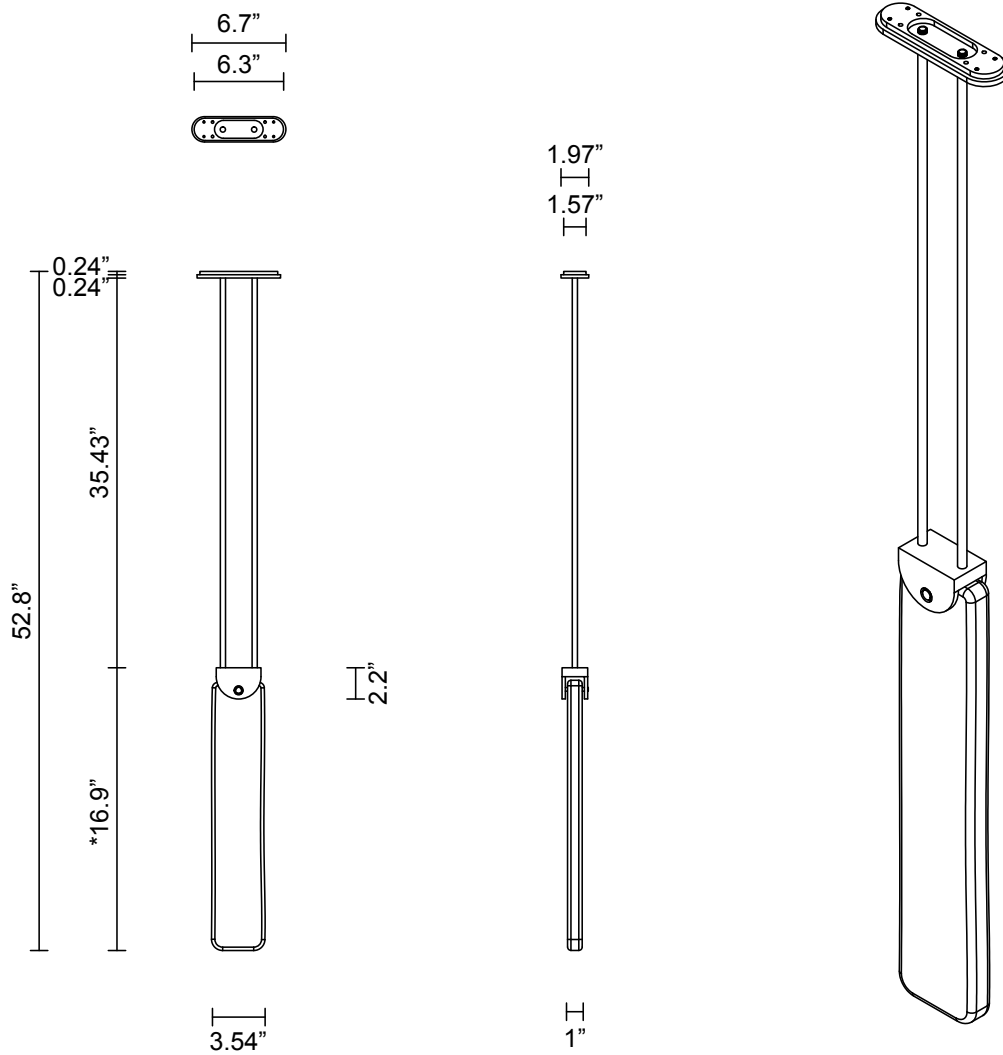

SLAB COLLECTION

PENDANT

SLAB COLLECTION

ARTICOLOSTUDIOS.COM

PENDANT

23V3

ABOUT SLAB

Slab reflects sculptural art forms of wall and ceiling jewellery, with its jewel tone colours elegantly suspended in a solid glass sculptural form.

LEAD TIME

8 - 10 weeks

LIGHT SOURCE

4.25W CC LED Board 0.5A
2700k warm white
400 lumens
Dimmable

INSTALLATION

Supplied with external driver and mounting plate to fit 4.0 square Jbox

ROD LENGTH

Rod lengths range between 23.6" (600mm) - 47.25" (1200mm), in increments of 3.94" (100mm)

WEIGHT

11.5 lb

CERTIFICATION STANDARD

UL

WARRANTY

3 years

FITTING FINISH

Brass
Mid Bronze
Satin Nickel
Black Electroplate

SHADE COLOURS

Fizi
Grey
Drunken Emerald
Tea
Abyss

*Please note: Shade dimensions inclusive of overall height may vary marginally due to the nature of mouth blown glass.