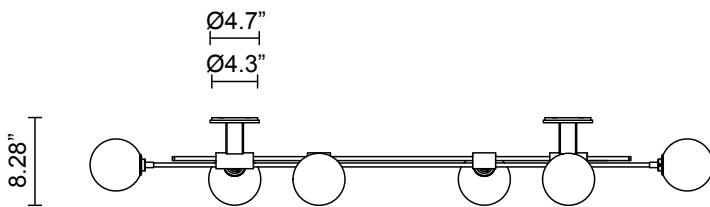

TRILOGY COLLECTION

6 BALL HORIZONTAL WALL SCNCE

TRILOGY COLLECTION

ARTICOLOSTUDIOS.COM

6 BALL HORIZONTAL WALL SCONCE

25V1

ABOUT TRILOGY

Trilogy manifests contemporary sophistication of yesteryear, drawing from art deco imaginings with staggered rods, jewel-like cuff detailing and mouth-blown orbs.

LEAD TIME

8 - 10 weeks

LIGHT SOURCE

6 x 12V G4 2.5W LED bipin
2700K warm white
1500 total lumen output
Dimmable

Lamps included

INSTALLATION

Supplied with external driver and mounting plate to fit 4.0 square Jbox

WEIGHT

26.5 lb

CERTIFICATION STANDARD

UL

WARRANTY

3 years

FITTING FINISHES

Brass
Bronze*
Satin Nickel
Black Electroplate