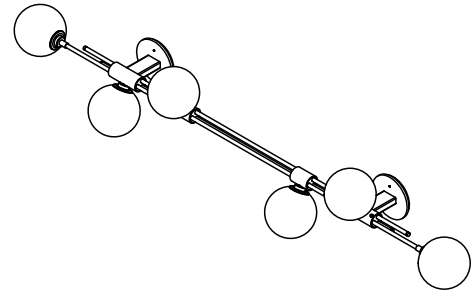

TRILOGY COLLECTION

6 BALL HORIZONTAL WALL SCNCE

TRILOGY COLLECTION

ARTICOLOSTUDIOS.COM

6 BALL HORIZONTAL WALL SCONCE

25V1

ABOUT TRILOGY

Trilogy manifests contemporary sophistication of yesteryear, drawing from art deco imaginings with staggered rods, jewel-like cuff detailing and mouth-blown orbs.

LEAD TIME

8 - 10 weeks

LIGHT SOURCE

6 x 12V G4 2.5W LED bipin
2700K warm white
1500 total lumen output
Dimmable

Lamps included

INSTALLATION

Supplied with external driver and mounting plate to fit 4.0 square Jbox

WEIGHT

26.5 lb

CERTIFICATION STANDARD

UL

WARRANTY

3 years

FITTING FINISHES

Brass
Bronze*
Satin Nickel
Black Electroplate