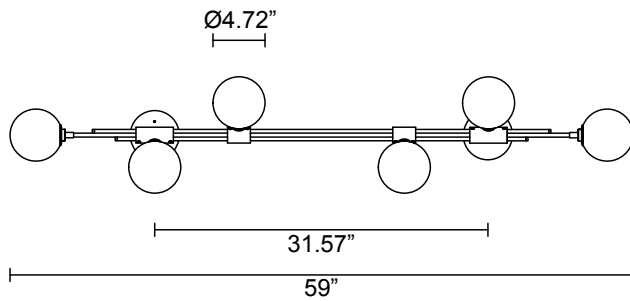

TRILOGY COLLECTION

6 BALL HORIZONTAL WALL SCNCE

TRILOGY COLLECTION

ARTICOLOSTUDIOS.COM

6 BALL HORIZONTAL WALL SCONCE

25V1

ABOUT TRILOGY

Trilogy manifests contemporary sophistication of yesteryear, drawing from art deco imaginings with staggered rods, jewel-like cuff detailing and mouth-blown orbs.

LEAD TIME

8 - 10 weeks

LIGHT SOURCE

6 x 12V G4 2.5W LED bipin
2700K warm white
1500 total lumen output
Dimmable

Lamps included

INSTALLATION

Supplied with external driver and mounting plate to fit 4.0 square Jbox

WEIGHT

26.5 lb

CERTIFICATION STANDARD

UL

WARRANTY

3 years

FITTING FINISHES

Brass
Bronze*
Satin Nickel
Black Electroplate