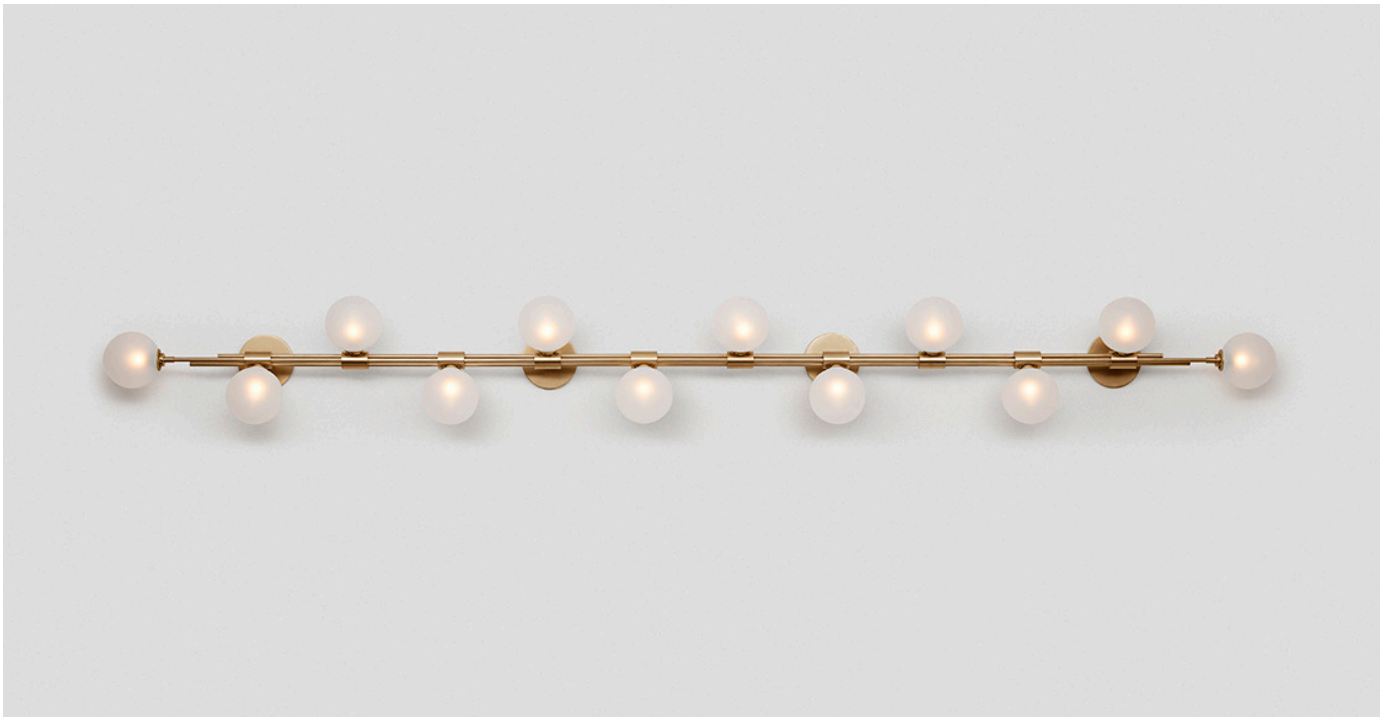

TRILOGY COLLECTION

12 BALL HORIZONTAL WALL SCONCE

## 12 BALL HORIZONTAL WALL SCONCE

25V2

### ABOUT TRILOGY

Trilogy manifests contemporary sophistication of yesteryear, drawing from art deco imaginings with staggered rods, jewel-like cuff detailing and mouth-blown orbs.

### LIGHT SOURCE

12 x 12V G4 2W LED bipin  
2700K warm white  
2400 total lumen output  
Dimmable  
Lamps included