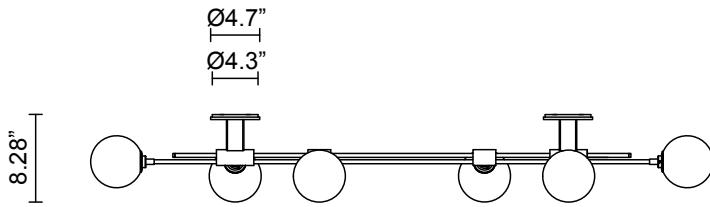

TRILOGY COLLECTION

6 BALL HORIZONTAL WALL SCNCE

TRILOGY COLLECTION

ARTICOLOSTUDIOS.COM

6 BALL HORIZONTAL WALL SCONCE

23V3

ABOUT TRILOGY

Trilogy manifests contemporary sophistication of yesteryear, drawing from art deco imaginings with staggered rods, jewel-like cuff detailing and mouth-blown orbs.

LEAD TIME

8 - 10 weeks

LIGHT SOURCE

6 x 12V G4 2.5W LED bipin
2700K warm white
1500 total lumen output
Dimmable
Lamps included

INSTALLATION

Supplied with external driver and mounting plate to fit 4.0 square Jbox