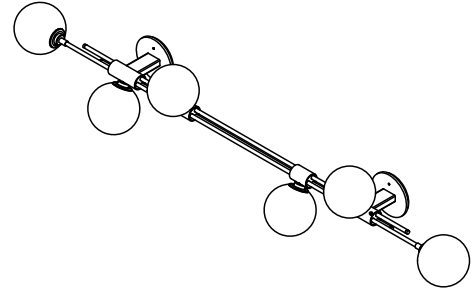

TRILOGY COLLECTION

6 BALL HORIZONTAL WALL SCNCE

TRILOGY COLLECTION

ARTICOLOSTUDIOS.COM

6 BALL HORIZONTAL WALL SCONCE

23V3

ABOUT TRILOGY

Trilogy manifests contemporary sophistication of yesteryear, drawing from art deco imaginings with staggered rods, jewel-like cuff detailing and mouth-blown orbs.

LEAD TIME

8 - 10 weeks

LIGHT SOURCE

6 x 12V G4 2.5W LED bipin
2700K warm white
1500 total lumen output
Dimmable
Lamps included

INSTALLATION

Supplied with external driver and mounting plate to fit 4.0 square Jbox

WEIGHT

26.5 lb

CERTIFICATION STANDARD

UL

WARRANTY

3 years

FITTING FINISHES

Brass
Bronze*
Satin Nickel
Black Electroplate