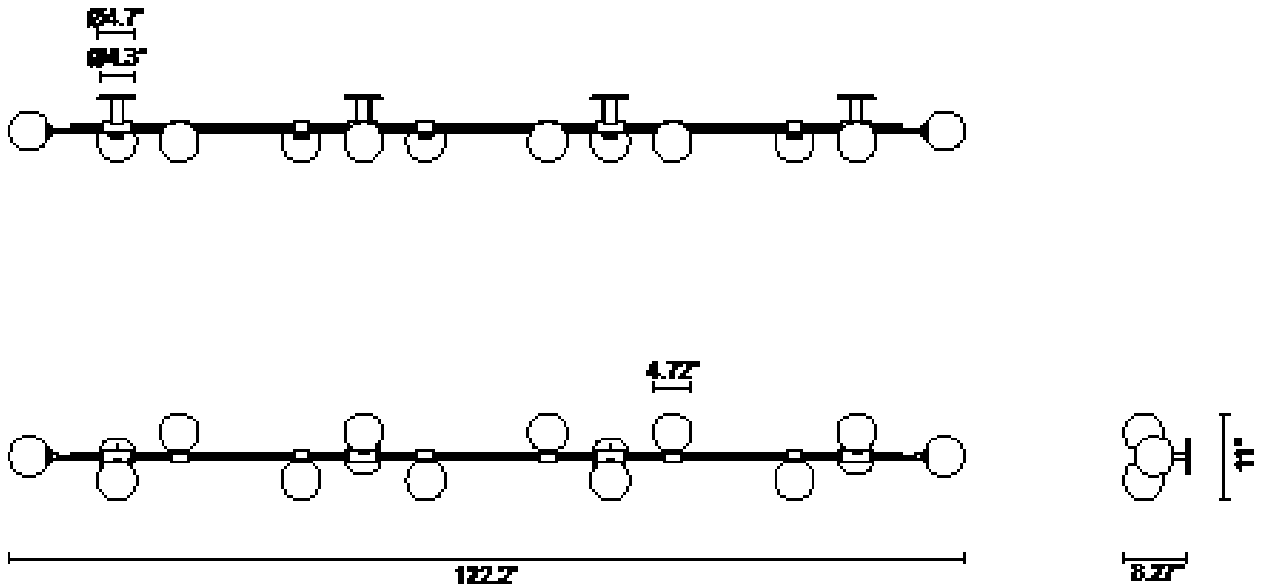

12 BALL HORIZONTAL WALL SCONCE

23V3

ABOUT TRILOGY

Trilogy manifests contemporary sophistication of yesteryear, drawing from art deco imaginings with staggered rods, jewel-like cuff detailing and mouth-blown orbs.

LEAD TIME

8 - 10 weeks

LIGHT SOURCE

12 x 12V G4 2W LED bipin
2700K warm white
2400 total lumen output
Dimmable
Lamps included

INSTALLATION

Supplied with external driver and mounting plate to fit 4.0 square Jbox

CUSTOMISATION

Customisation of ball positions available

WEIGHT

57 lb

CERTIFICATION STANDARD

UL

WARRANTY

3 years

FITTING FINISHES

Brass
Mid Bronze
Satin Nickel
Black Electroplate

FITTING OPTIONS

6 ball
9 ball
12 ball

SHADE COLOURS

Snow
Scandi
Spoti Black
Spoti White
Drunken Emerald
Tea
Frosted Tea
Fizi (weight: 88 lb)