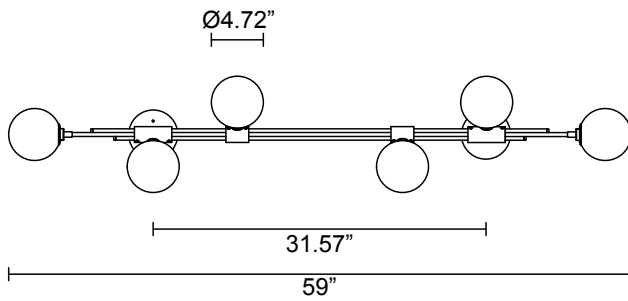

TRILOGY COLLECTION

ARTICOLOSTUDIOS.COM

6 BALL HORIZONTAL WALL SCONCE

23V3

ABOUT TRILOGY

Trilogy manifests contemporary sophistication of yesteryear, drawing from art deco imaginings with staggered rods, jewel-like cuff detailing and mouth-blown orbs.

LEAD TIME

8 - 10 weeks

LIGHT SOURCE

6 x 12V G4 2.5W LED bipin
2700K warm white
1500 total lumen output
Dimmable
Lamps included

INSTALLATION

Supplied with external driver and mounting plate to fit 4.0 square Jbox

WEIGHT

26.5 lb

CERTIFICATION STANDARD

UL

WARRANTY

3 years

FITTING FINISHES

Brass
Bronze*
Satin Nickel
Black Electroplate

* As Bronze is a hand applied finish the depth of colour will vary

FITTING OPTIONS

6 ball
9 ball
12 ball

SHADE COLOURS

Snow
Scandi
Tea
Frosted Tea
Fizi (weight: 43 lb)