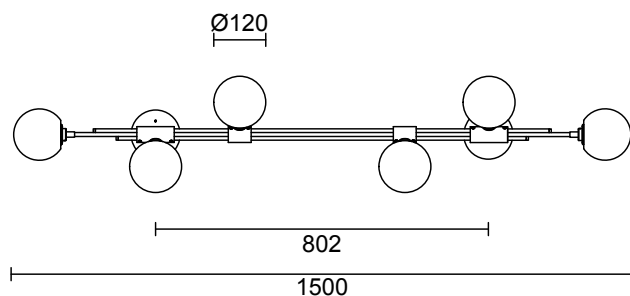

TRILOGY COLLECTION

6 BALL HORIZONTAL WALL SCNCE

TRILOGY COLLECTION

ARTICOLOSTUDIOS.COM

6 BALL HORIZONTAL WALL SCONCE

24V1

ABOUT TRILOGY

Trilogy manifests contemporary sophistication of yesteryear, drawing from art deco imaginings with staggered rods, jewel-like cuff detailing and mouth-blown orbs.

9 x 12V G4 2.5W LED bipin
2700K warm white
2250 total lumen output
Dimmable
Lamps included

INSTALLATION

Supplied with external driver

ROD LENGTH

Rod lengths range between 400mm - 1600mm, in increments of 100mm.