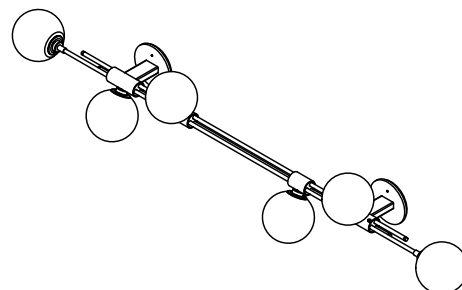

TRILOGY COLLECTION

6 BALL HORIZONTAL WALL SCNCE

TRILOGY COLLECTION

ARTICOLOSTUDIOS.COM

6 BALL HORIZONTAL WALL SCONCE

24V1

ABOUT TRILOGY

Trilogy manifests contemporary sophistication of yesteryear, drawing from art deco imaginings with staggered rods, jewel-like cuff detailing and mouth-blown orbs.

LEAD TIME

6 - 8 weeks

LIGHT SOURCE

6 x 12V G4 2.5W LED bi-pin
2700K warm white
1500 total lumen output
Dimmable

Lamps included

INSTALLATION

Supplied with external driver

WEIGHT

24V2

ABOUT TRILOGY

Trilogy manifests contemporary sophistication of yesteryear, drawing from art deco imaginings with staggered rods, jewel-like cuff detailing and mouth-blown orbs.

LEAD TIME

6 - 8 weeks

LIGHT SOURCE

9 x 12V G4 2.5W LED bipin
2700K warm white
2250 total lumen output
Dimmable
Lamps included

INSTALLATION

Supplied with external driver

ROD LENGTH

Rod lengths range between 400mm - 1600mm, in increments of 100mm.