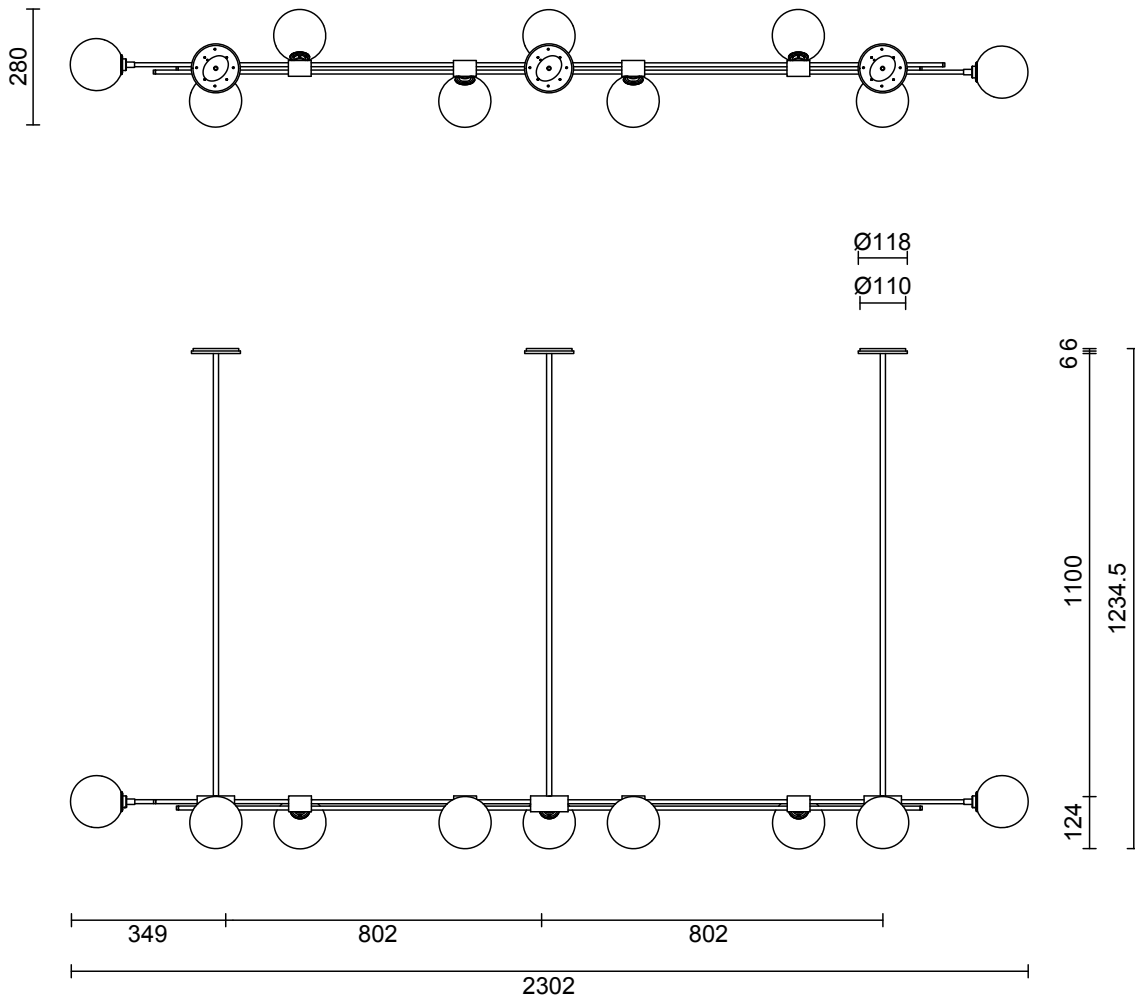

LEAD TIME

6 - 8 weeks

LIGHT SOURCE

6 x 12V G4 2.5W LED bi-pin
2700K warm white
1500 total lumen output
Dimmable

Lamps included

INSTALLATION

Supplied with external driver

WEIGHT

24V2

ABOUT TRILOGY

Trilogy manifests contemporary sophistication of yesteryear, drawing from art deco imaginings with staggered rods, jewel-like cuff detailing and mouth-blown orbs.

LEAD TIME

6 - 8 weeks

LIGHT SOURCE

9 x 12V G4 2.5W LED bipin
2700K warm white
2250 total lumen output
Dimmable
Lamps included

INSTALLATION

Supplied with external driver

ROD LENGTH

Rod lengths range between 400mm - 1600mm, in increments of 100mm.