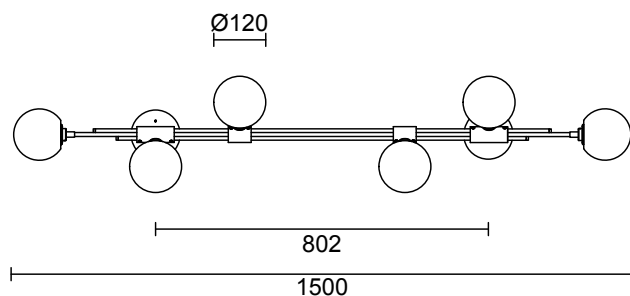

TRILOGY COLLECTION

6 BALL HORIZONTAL WALL SCONCE

TRILOGY COLLECTION

ARTICOLOSTUDIOS.COM

6 BALL HORIZONTAL WALL SCONCE

24V1

ABOUT TRILOGY

Trilogy manifests contemporary sophistication of yesteryear, drawing from art deco imaginings with staggered rods, jewel-like cuff detailing and mouth-blown orbs.

LEAD TIME

6 - 8 weeks

LIGHT SOURCE

6 x 12V G4 2.5W LED bi-pin
2700K warm white
1500 total lumen output
Dimmable

Lamps included

INSTALLATION

Supplied with external driver

WEIGHT