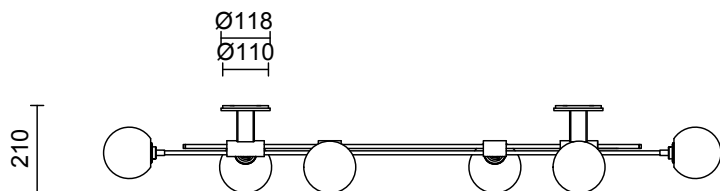

TRILOGY COLLECTION

6 BALL HORIZONTAL WALL SCONCE

TRILOGY COLLECTION

ARTICOLOSTUDIOS.COM

6 BALL HORIZONTAL WALL SCONCE

24V1

ABOUT TRILOGY

Trilogy manifests contemporary sophistication of yesteryear, drawing from art deco imaginings with staggered rods, jewel-like cuff detailing and mouth-blown orbs.

LEAD TIME

6 - 8 weeks

LIGHT SOURCE

6 x 12V G4 2.5W LED bi-pin
2700K warm white
1500 total lumen output
Dimmable

Lamps included

INSTALLATION

Supplied with external driver

WEIGHT