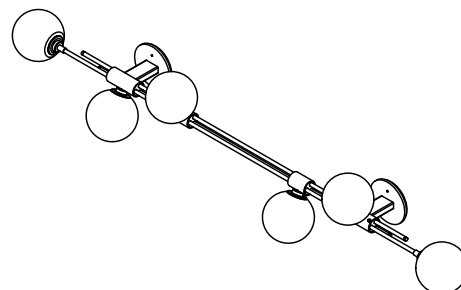

TRILOGY COLLECTION

6 BALL HORIZONTAL WALL SCONCE

TRILOGY COLLECTION

ARTICOLOSTUDIOS.COM

6 BALL HORIZONTAL WALL SCONCE

24V1

ABOUT TRILOGY

Trilogy manifests contemporary sophistication of yesteryear, drawing from art deco imaginings with staggered rods, jewel-like cuff detailing and mouth-blown orbs.

LEAD TIME

6 - 8 weeks

LIGHT SOURCE

6 x 12V G4 2.5W LED bi-pin
2700K warm white
1500 total lumen output
Dimmable

Lamps included

INSTALLATION

Supplied with external driver

WEIGHT