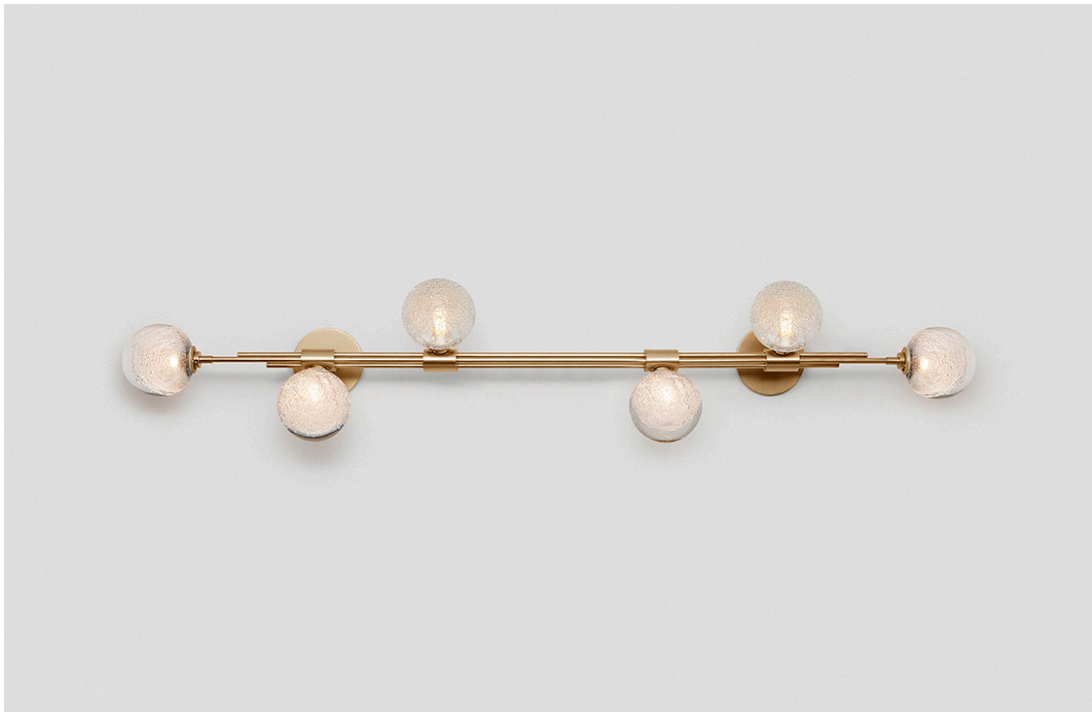

TRILOGY COLLECTION

6 BALL HORIZONTAL WALL SCONCE

## 6 BALL HORIZONTAL WALL SCONCE

23V2

### ABOUT TRILOGY

Trilogy manifests contemporary sophistication of yesteryear, drawing from art deco imaginings with staggered rods, jewel-like cuff detailing and mouth-blown orbs.