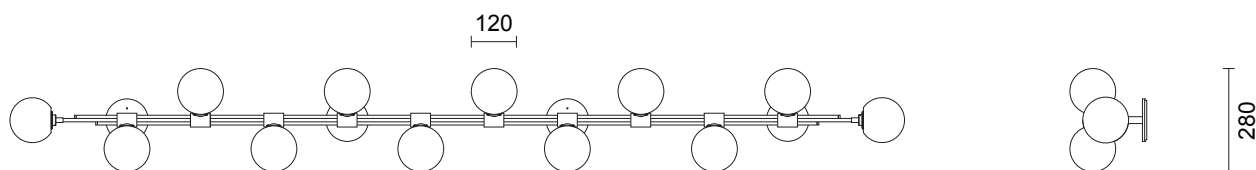

TRILOGY COLLECTION

12 BALL HORIZONTAL WALL SCONCE

TRILOGY COLLECTION

ARTICOLOSTUDIOS.COM

12 BALL HORIZONTAL WALL SCONCE

25V2

ABOUT TRILOGY

Trilogy manifests contemporary sophistication of yesteryear, drawing from art deco imaginings with staggered rods, jewel-like cuff detailing and mouth-blown orbs.

LEAD TIME

10 - 12 weeks

LIGHT SOURCE

12 x 12V G4 2W LED bi-pin
2700K warm white
3000 total lumen output
Dimmable
Lamps included

INSTALLATION

Supplied with external drivers

CUSTOMISATION

Customisation of ball positions available

WEIGHT

26kg

CERTIFICATION

CE /AU

WARRANTY

3 years

FITTING FINISHES

Brass
Bronze*
Satin Nickel
Black Electroplate