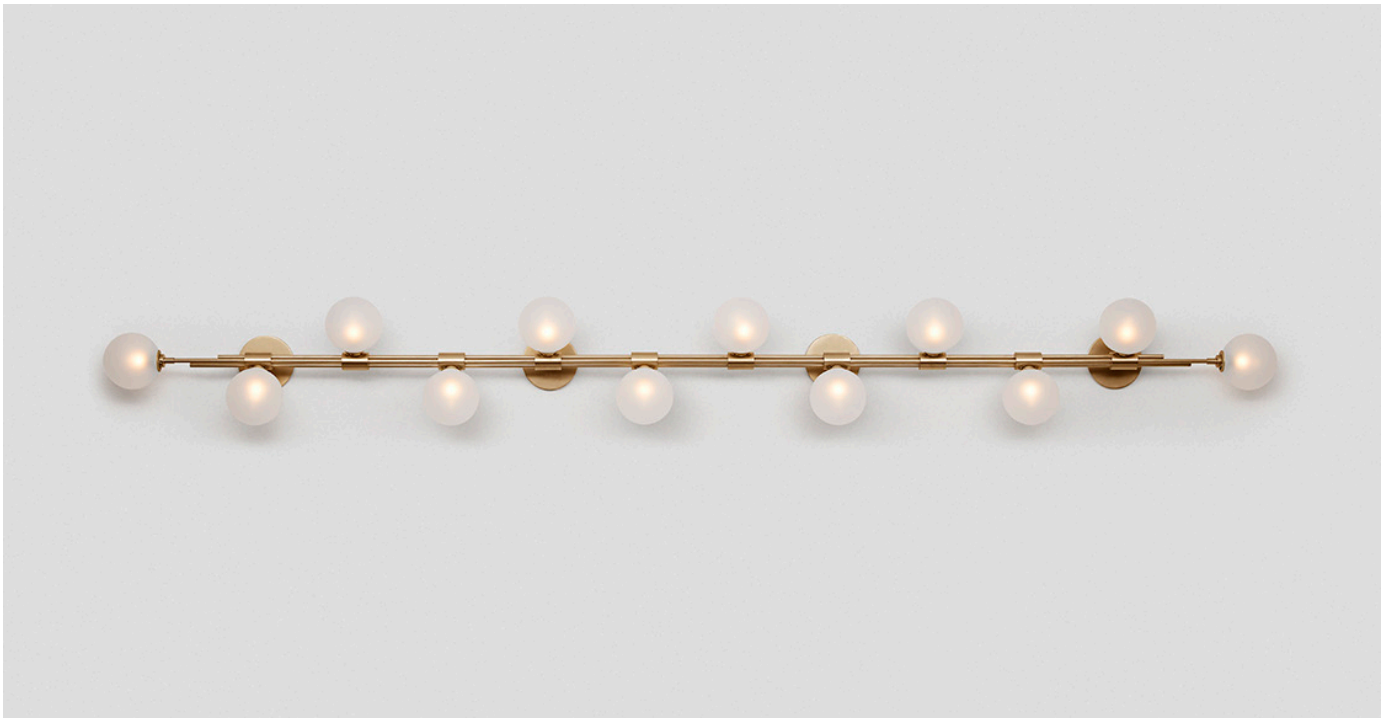

TRILOGY COLLECTION

12 BALL HORIZONTAL WALL SCONCE

TRILOGY COLLECTION

ARTICOLOSTUDIOS.COM

12 BALL HORIZONTAL WALL SCONCE

25V2

ABOUT TRILOGY

Trilogy manifests contemporary sophistication of yesteryear, drawing from art deco imaginings with staggered rods, jewel-like cuff detailing and mouth-blown orbs.

LEAD TIME

10 - 12 weeks

LIGHT SOURCE

12 x 12V G4 2W LED bi-pin
2700K warm white
3000 total lumen output
Dimmable
Lamps included

INSTALLATION

Supplied with external drivers

CUSTOMISATION

Customisation of ball positions available

WEIGHT

26kg

CERTIFICATION

CE /AU

WARRANTY

3 years

FITTING FINISHES

Brass
Bronze*
Satin Nickel
Black Electroplate

* As Bronze is a hand applied finish the depth of colour will vary

FITTING OPTIONS

6 ball
9 ball
12 ball

SHADE COLOURS

Snow
Tea
Frosted Tea
Fizi (weight: 40kg)