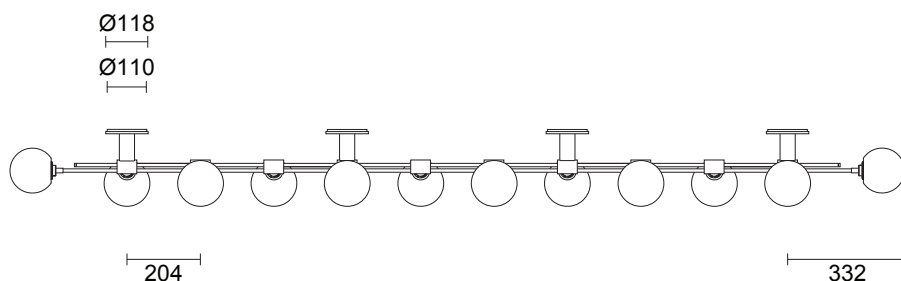

TRILOGY COLLECTION

12 BALL HORIZONTAL WALL SCONCE

TRILOGY COLLECTION

ARTICOLOSTUDIOS.COM

12 BALL HORIZONTAL WALL SCONCE

25V2

ABOUT TRILOGY

Trilogy manifests contemporary sophistication of yesteryear, drawing from art deco imaginings with staggered rods, jewel-like cuff detailing and mouth-blown orbs.

LEAD TIME

10 - 12 weeks

LIGHT SOURCE

12 x 12V G4 2W LED bi-pin
2700K warm white
3000 total lumen output
Dimmable
Lamps included

INSTALLATION

Supplied with external drivers

CUSTOMISATION

Customisation of ball positions available

WEIGHT

26kg

CERTIFICATION

CE /AU

WARRANTY

3 years

FITTING FINISHES

Brass
Bronze*
Satin Nickel
Black Electroplate