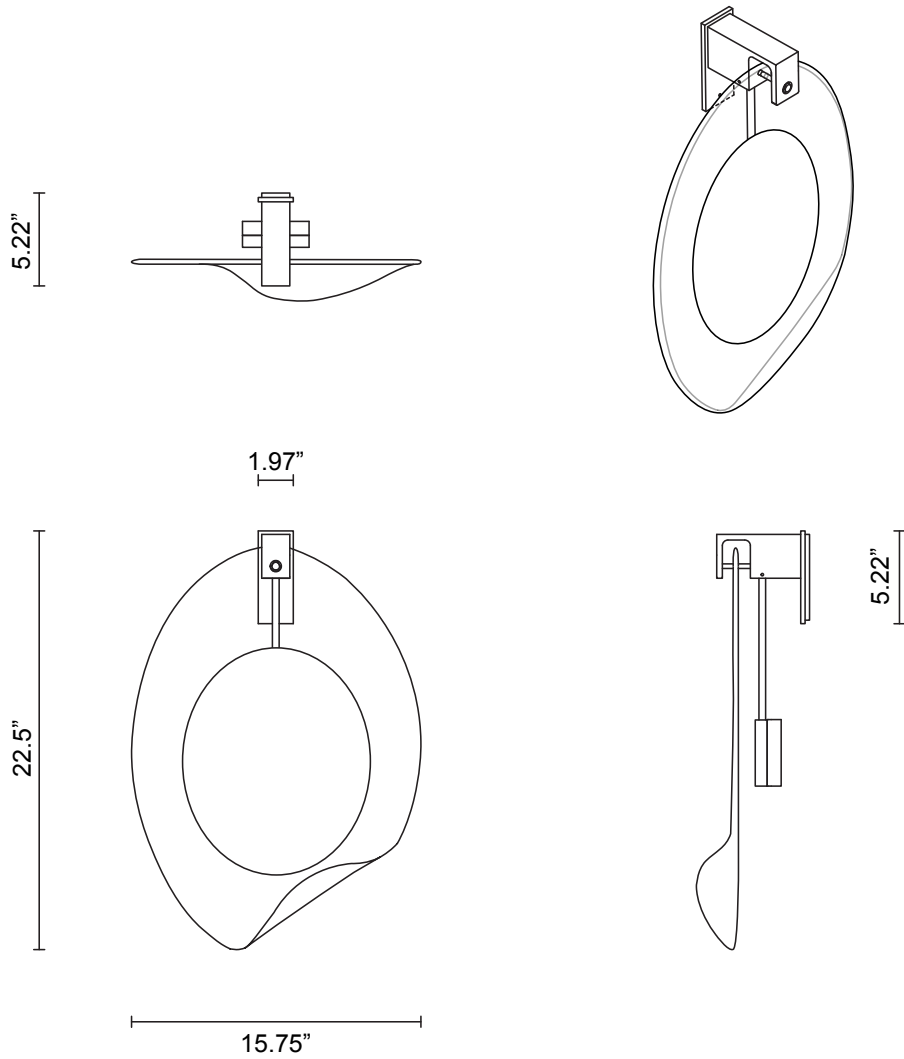

OVOLO COLLECTION
WALL SCONCE

OVOLO COLLECTION

ARTICOLOSTUDIOS.COM

WALL SCONCE

24V1

ABOUT OVOLO

Ovolo is a sculptural form that typifies the artistry of Articulo's design philosophy. The striking organic glass form, mouth-blown in Murano, Italy is coupled with a handcrafted bespoke lock and key detail.

*Please note: Shade dimensions inclusive of overall height may vary marginally due to the nature of mouth blown glass.

LEAD TIME

8 - 10 weeks

LIGHT SOURCE

13W 1A LED board
2700K warm white
1000 lumens
Dimmable (upon request)

INSTALLATION

Supplied with external driver and mounting plate to fit 4.0 square Jbox

WEIGHT

22 lb

CERTIFICATION STANDARD

UL

WARRANTY

3 years